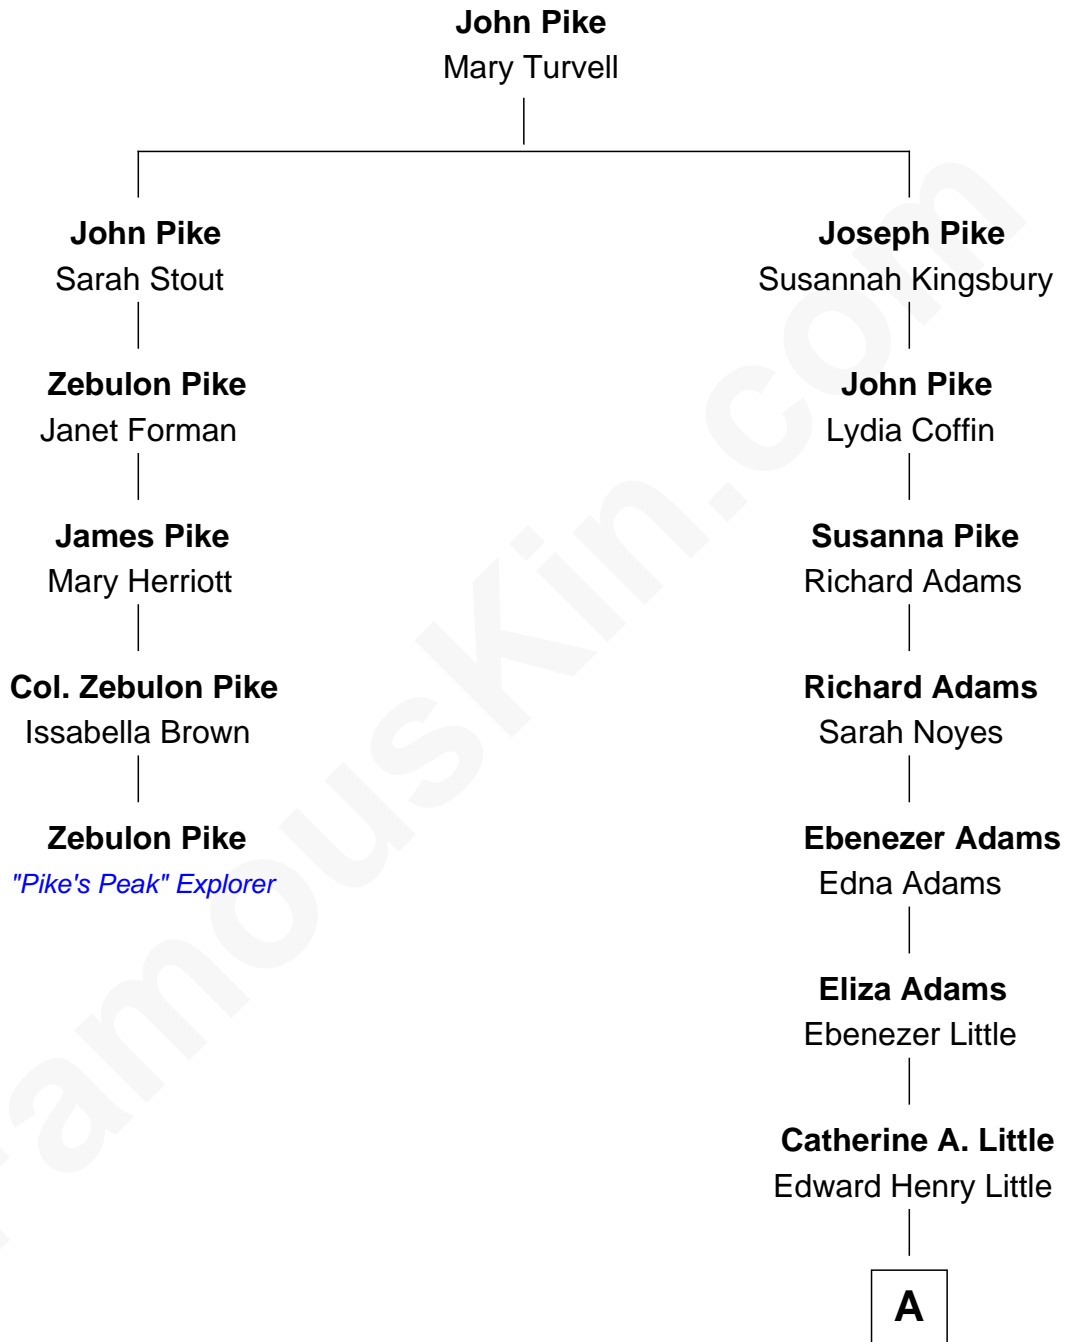

FamousKin.com

Relationship Chart of

Zebulon Pike

"Pike's Peak" Explorer

4th cousin 6 times removed of

Charlie Baker

72nd Governor of Massachusetts

A

Henry Bailey Little

Fanny Gray

Eleanor Johnson Little

Charles Duane Baker

Charles Duane Baker

Alice Elizabeth Ghormley

Charlie Baker

72nd Governor of Massachusetts