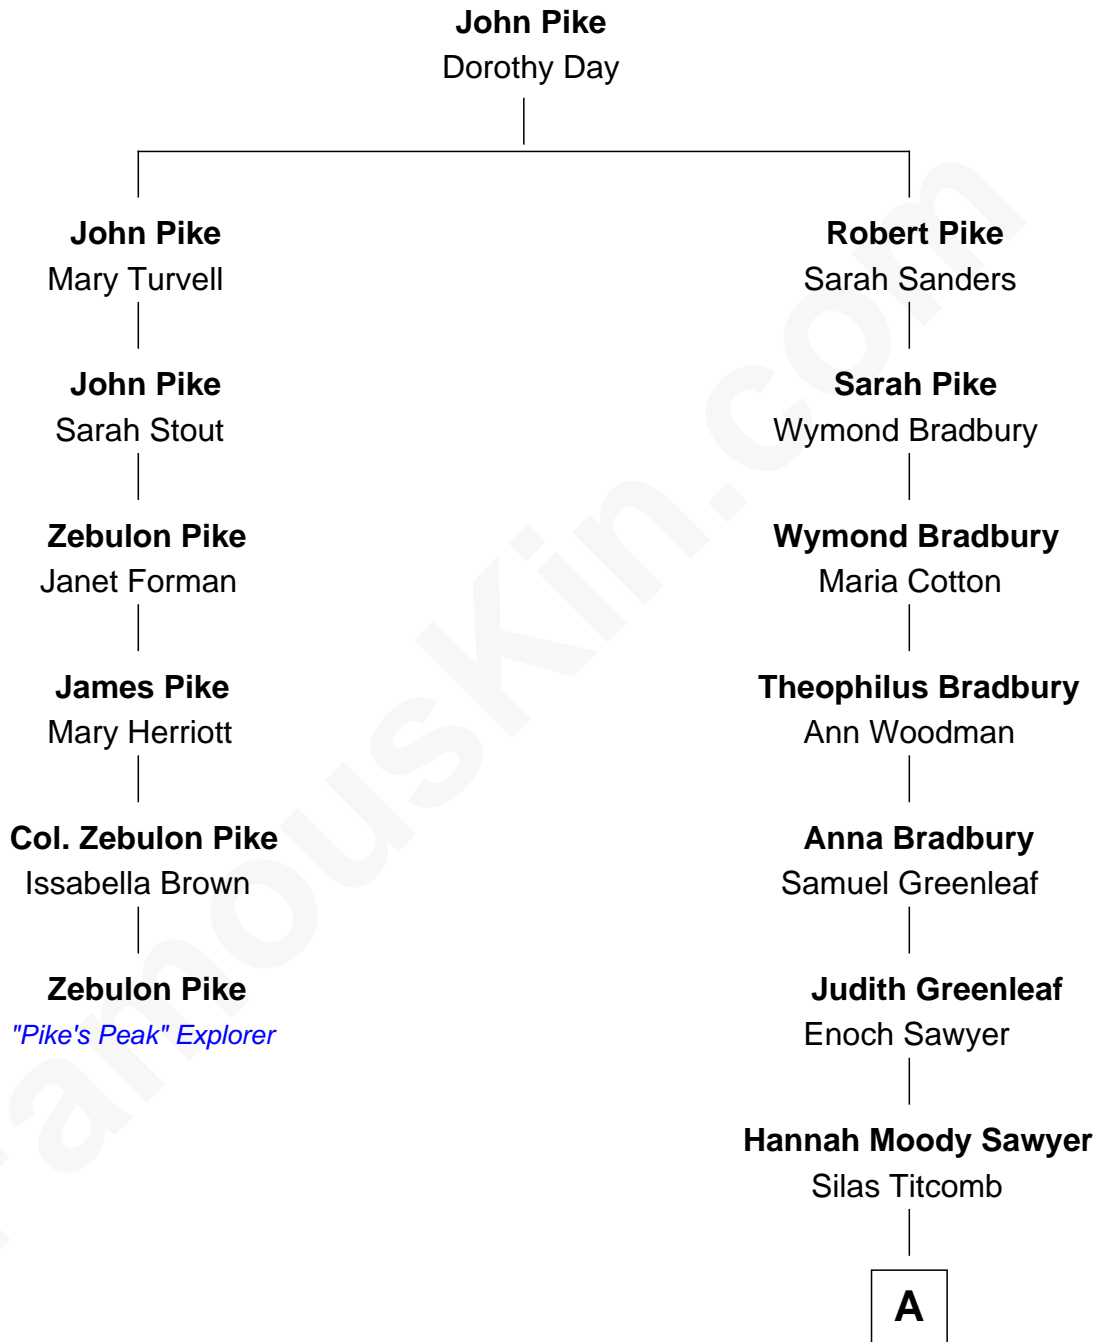

FamousKin.com

Relationship Chart of

Zebulon Pike

"Pike's Peak" Explorer

5th cousin 7 times removed of

Charlie Day

TV and Movie Actor

A

Caroline Harrod Titcomb

Rev. William Sewall

Rev. John Ladd Sewall

Katharine Mussey Hartwell

Katharine Mussey Sewall

Roswell Mears Austin

Katharine Hartwell Austin

Dr. Lawton Parker Greenman Peckham