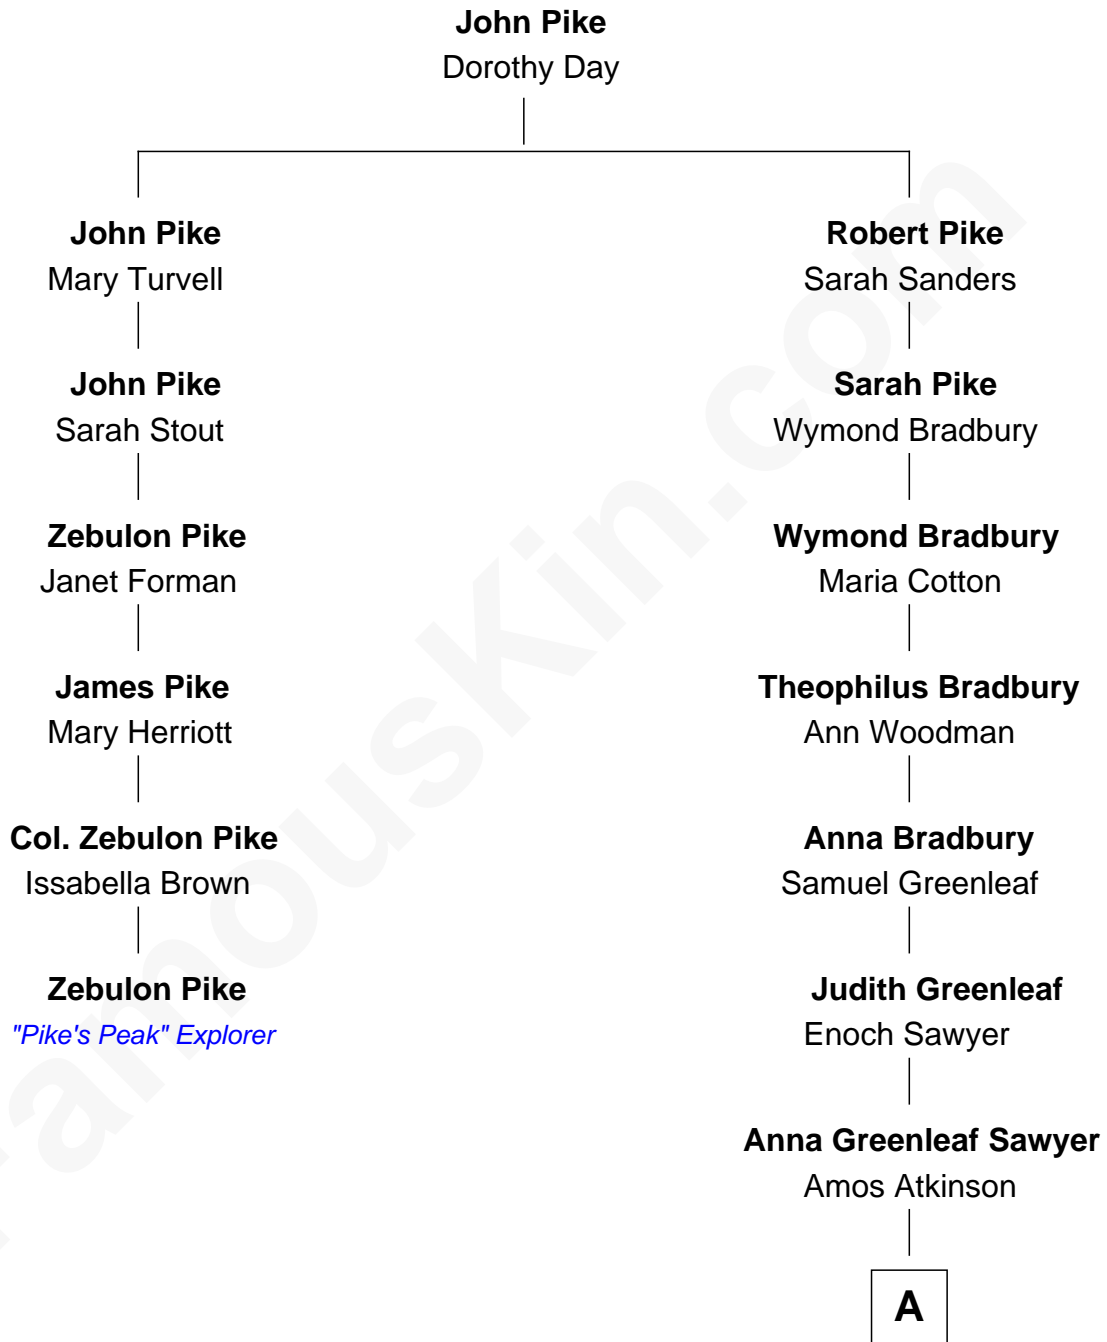

FamousKin.com

Relationship Chart of

Zebulon Pike

"Pike's Peak" Explorer

5th cousin 5 times removed of

Sam Waterston

Stage, TV and Movie Actor

A

Edward Atkinson

Mary Caroline Heath

Robert Whitman Atkinson

Ellizabeth Bispham Page

Alice Tucker Atkinson

George Chychele Waterston

Sam Waterston

Stage, TV and Movie Actor