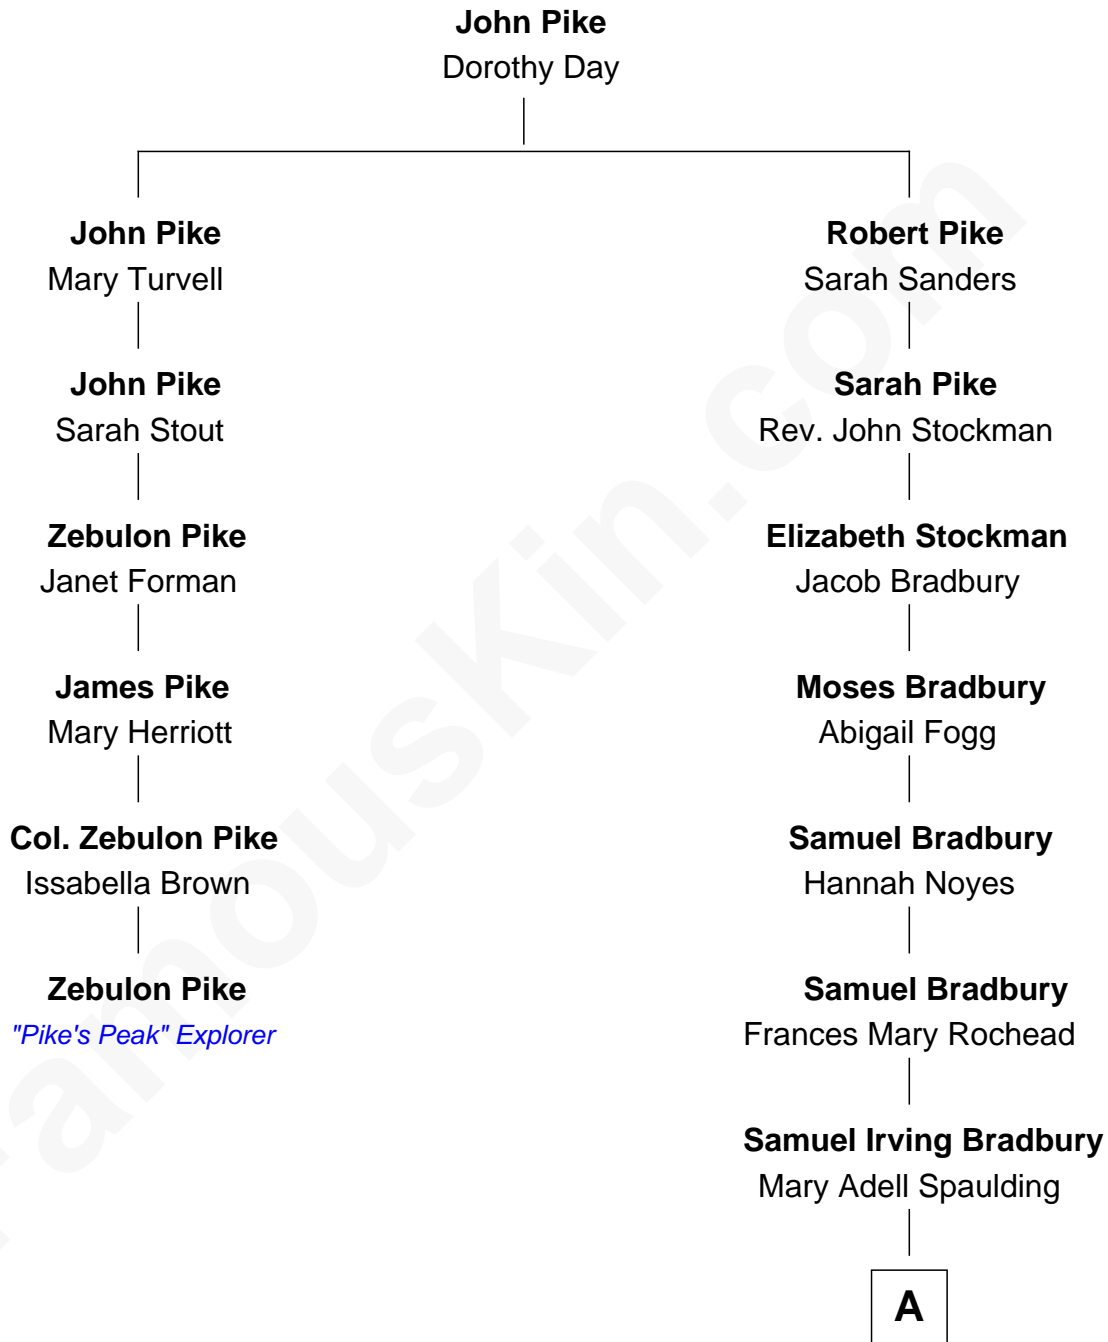

FamousKin.com

Relationship Chart of

Zebulon Pike

"Pike's Peak" Explorer

5th cousin 4 times removed of

Ray Bradbury

Author of The Martian Chronicles

A

Samuel Hinkston Bradbury

Minnie Alice Davis

Leonard Spaulding Bradbury

Esther Marie Moberg

Ray Bradbury

Author of [The Martian Chronicles](#)

FamousKin.com