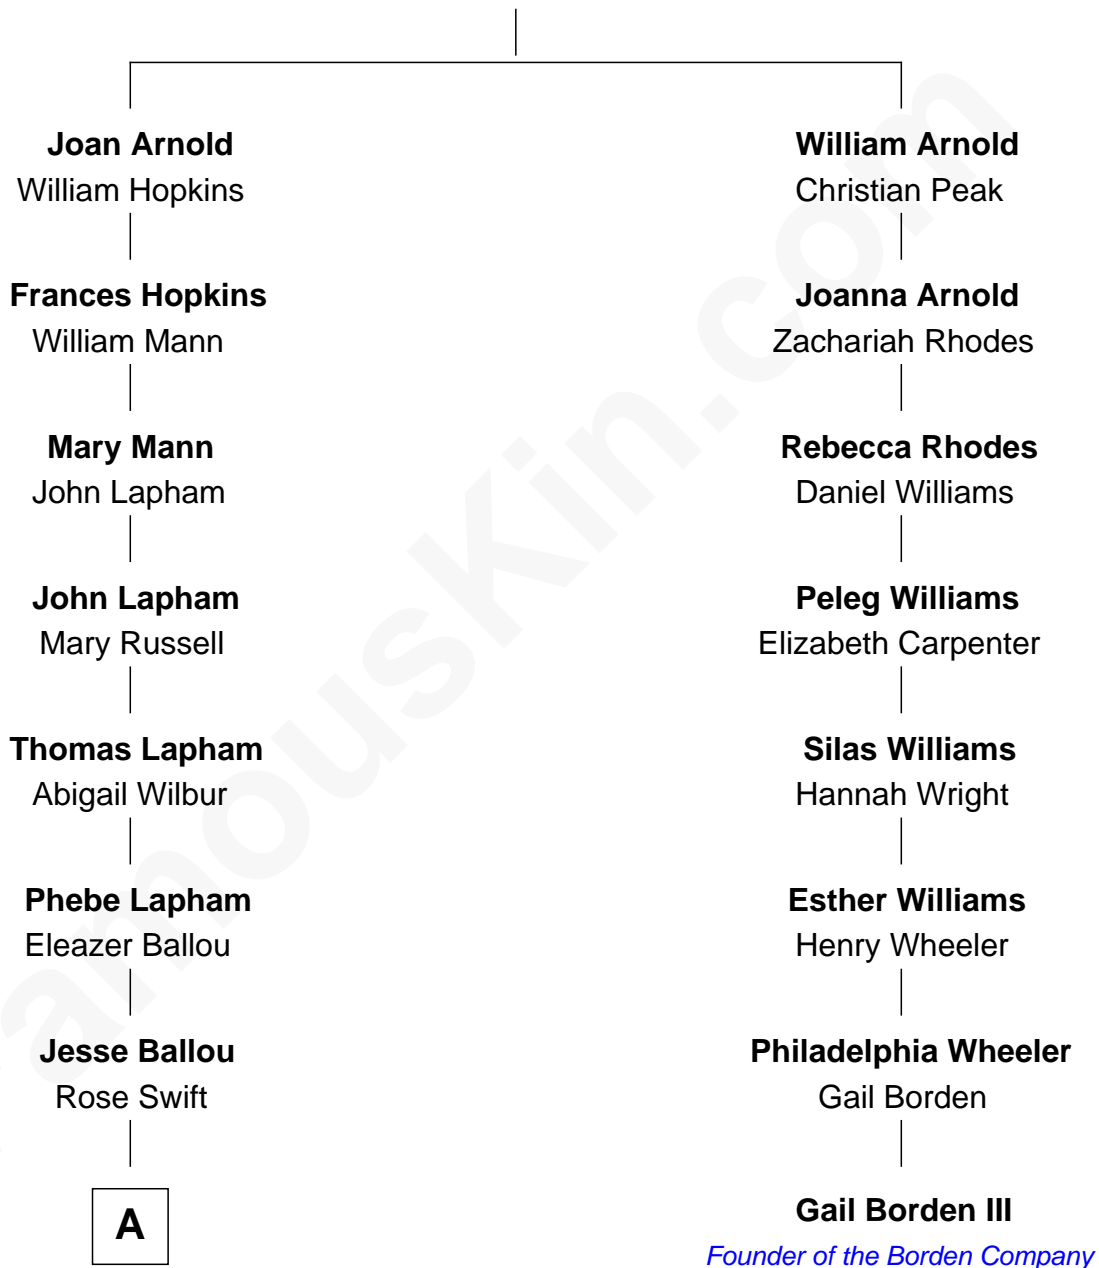

# FamousKin.com Relationship Chart of

**Brandon Routh**

*TV and Movie Actor*

7th cousin 7 times removed of

**Gail Borden III**

*Inventor of Condensed Milk, Founder of the Borden Company*

**Nicholas Arnold**

Alice Gully

**A**

—  
**Barnabas Ballou**

Rachel Bowen

—  
**Silas Warren Ballou**

Mary Jane Smith

—  
**Alfred Emenzo Ballou**

Adella Mary Leigh

—  
**Viola Adelpia Ballou**

Daniel Ephraim Brown

—  
**Leigh Alfred Brown**

Edith Bell Brandon

—  
**Viola Lorraine Brown**

John Junior Lear

—  
**Catherine LaVaughn Lear**

Ronald Ray Routh

—  
**Brandon Routh**

*TV and Movie Actor*