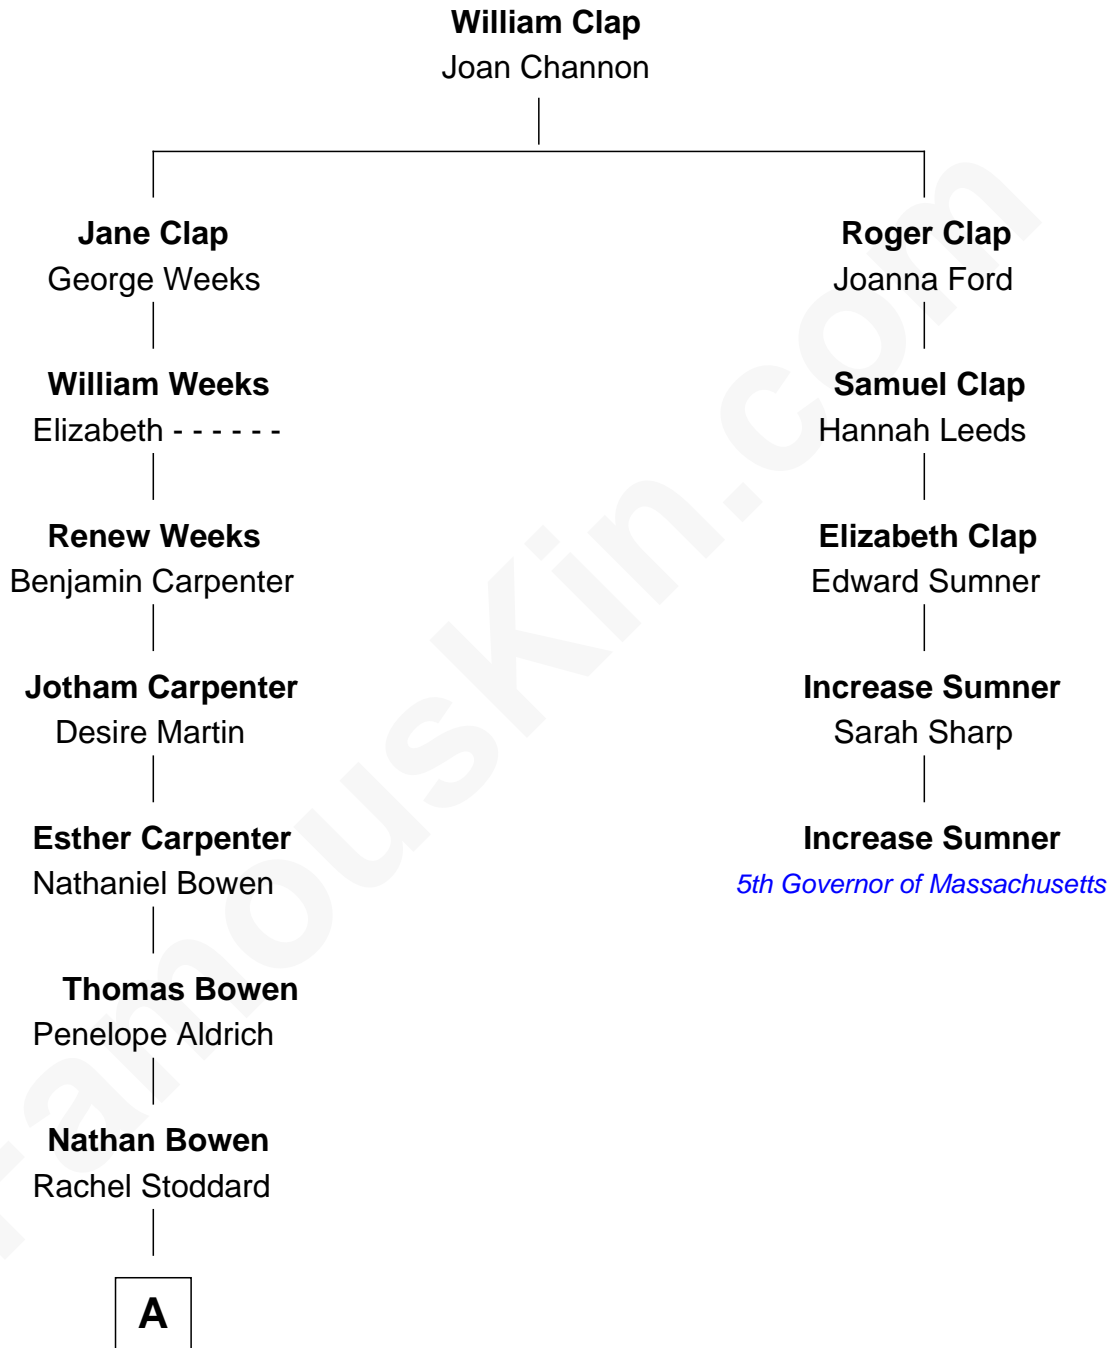

# FamousKin.com Relationship Chart of

**Brandon Routh**

*TV and Movie Actor*

4th cousin 10 times removed of

**Increase Sumner**

*5th Governor of Massachusetts*

**A**

**Rachel Bowen**  
Barnabas Ballou

**Silas Warren Ballou**  
Mary Jane Smith

**Alfred Emenzo Ballou**  
Adella Mary Leigh

**Viola Adelpia Ballou**  
Daniel Ephraim Brown

**Leigh Alfred Brown**  
Edith Bell Brandon

**Viola Lorraine Brown**  
John Junior Lear