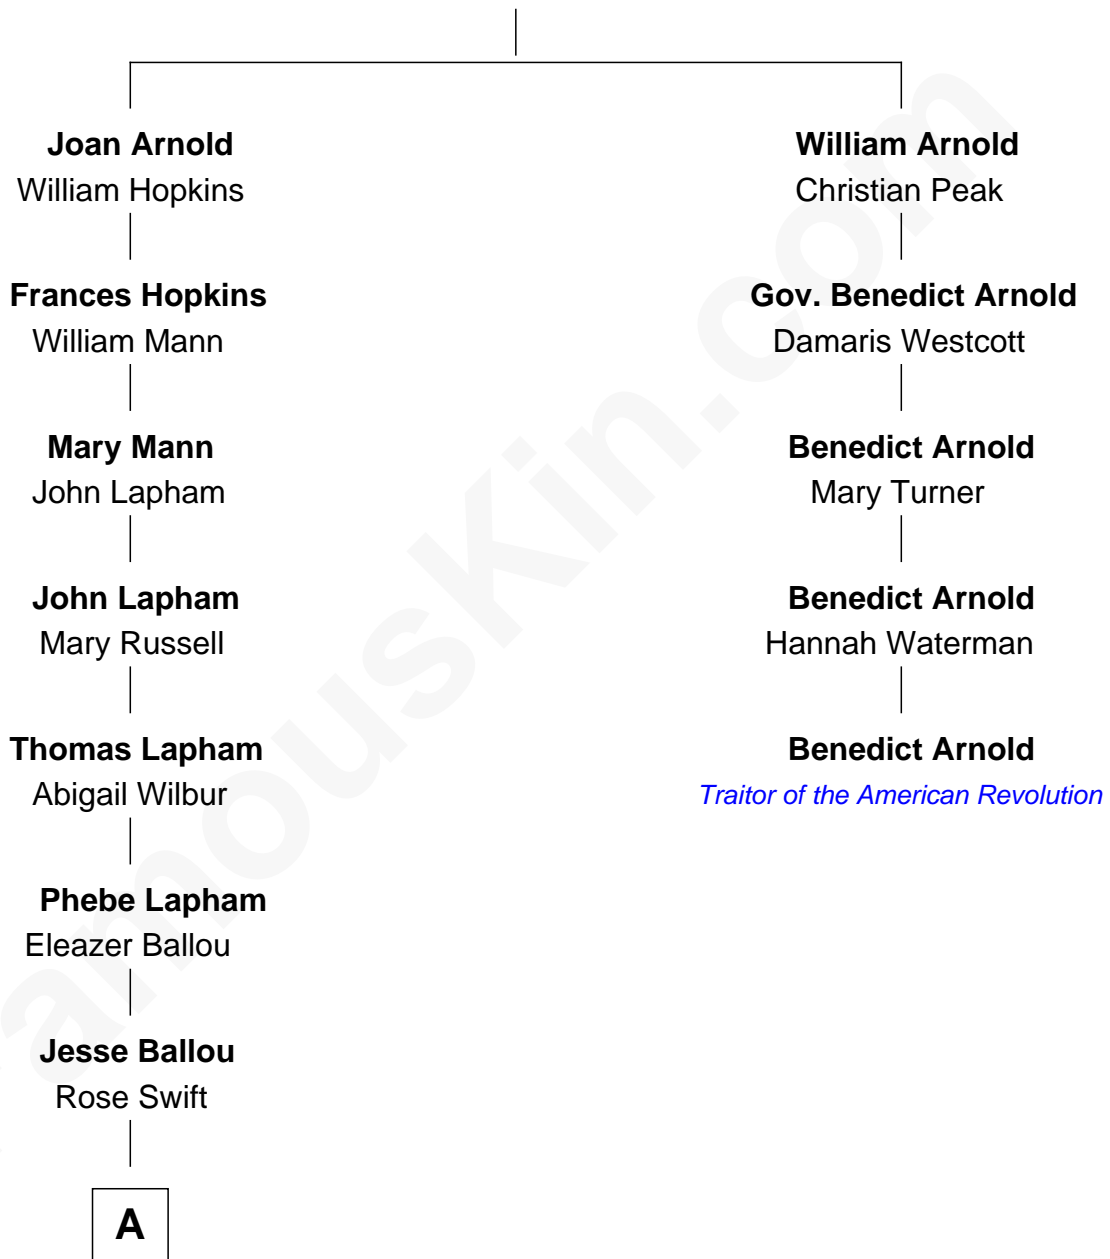

FamousKin.com Relationship Chart of

Brandon Routh

TV and Movie Actor

4th cousin 10 times removed of

Benedict Arnold

Traitor of the American Revolution

Nicholas Arnold

Alice Gully

A

—
Barnabas Ballou

Rachel Bowen

—
Silas Warren Ballou

Mary Jane Smith

—
Alfred Emenzo Ballou

Adella Mary Leigh

—
Viola Adelpia Ballou

Daniel Ephraim Brown

—
Leigh Alfred Brown

Edith Bell Brandon

—
Viola Lorraine Brown

John Junior Lear

—
Catherine LaVaughn Lear

Ronald Ray Routh

—
Brandon Routh