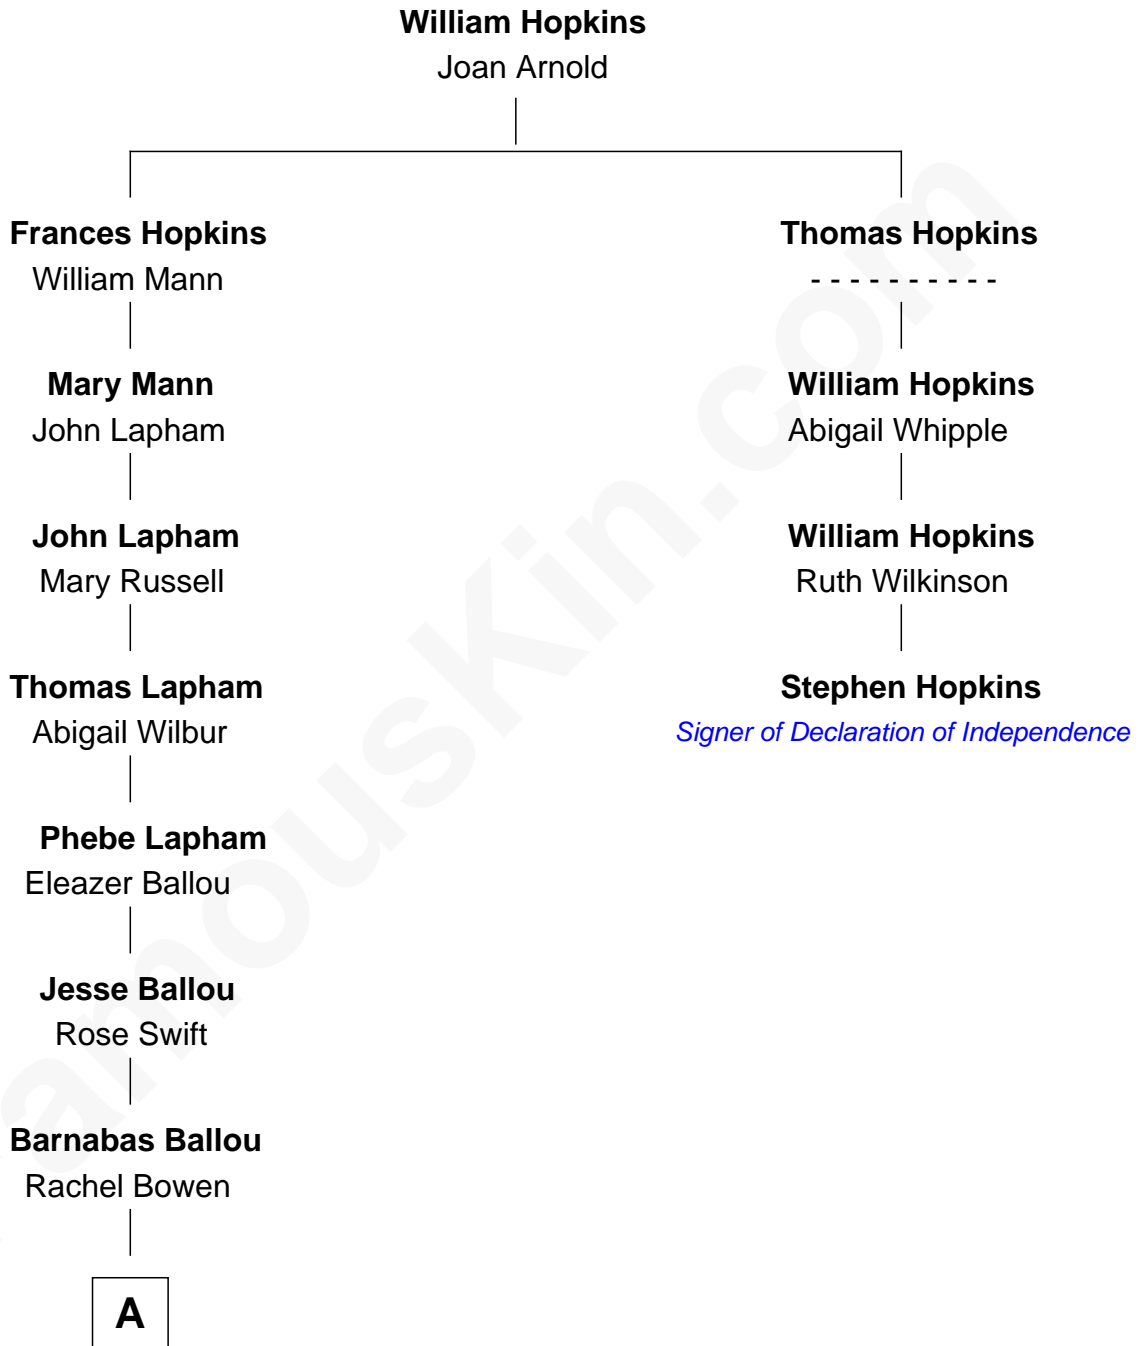

FamousKin.com Relationship Chart of

Brandon Routh

TV and Movie Actor

3rd cousin 10 times removed of

Stephen Hopkins

Signer of the Declaration of Independence

A

—
Silas Warren Ballou

Mary Jane Smith

—
Alfred Emenzo Ballou

Adella Mary Leigh

—
Viola Adelpia Ballou

Daniel Ephraim Brown

—
Leigh Alfred Brown

Edith Bell Brandon

—
Viola Lorraine Brown

John Junior Lear

—
Catherine LaVaughn Lear

Ronald Ray Routh

—
Brandon Routh

TV and Movie Actor