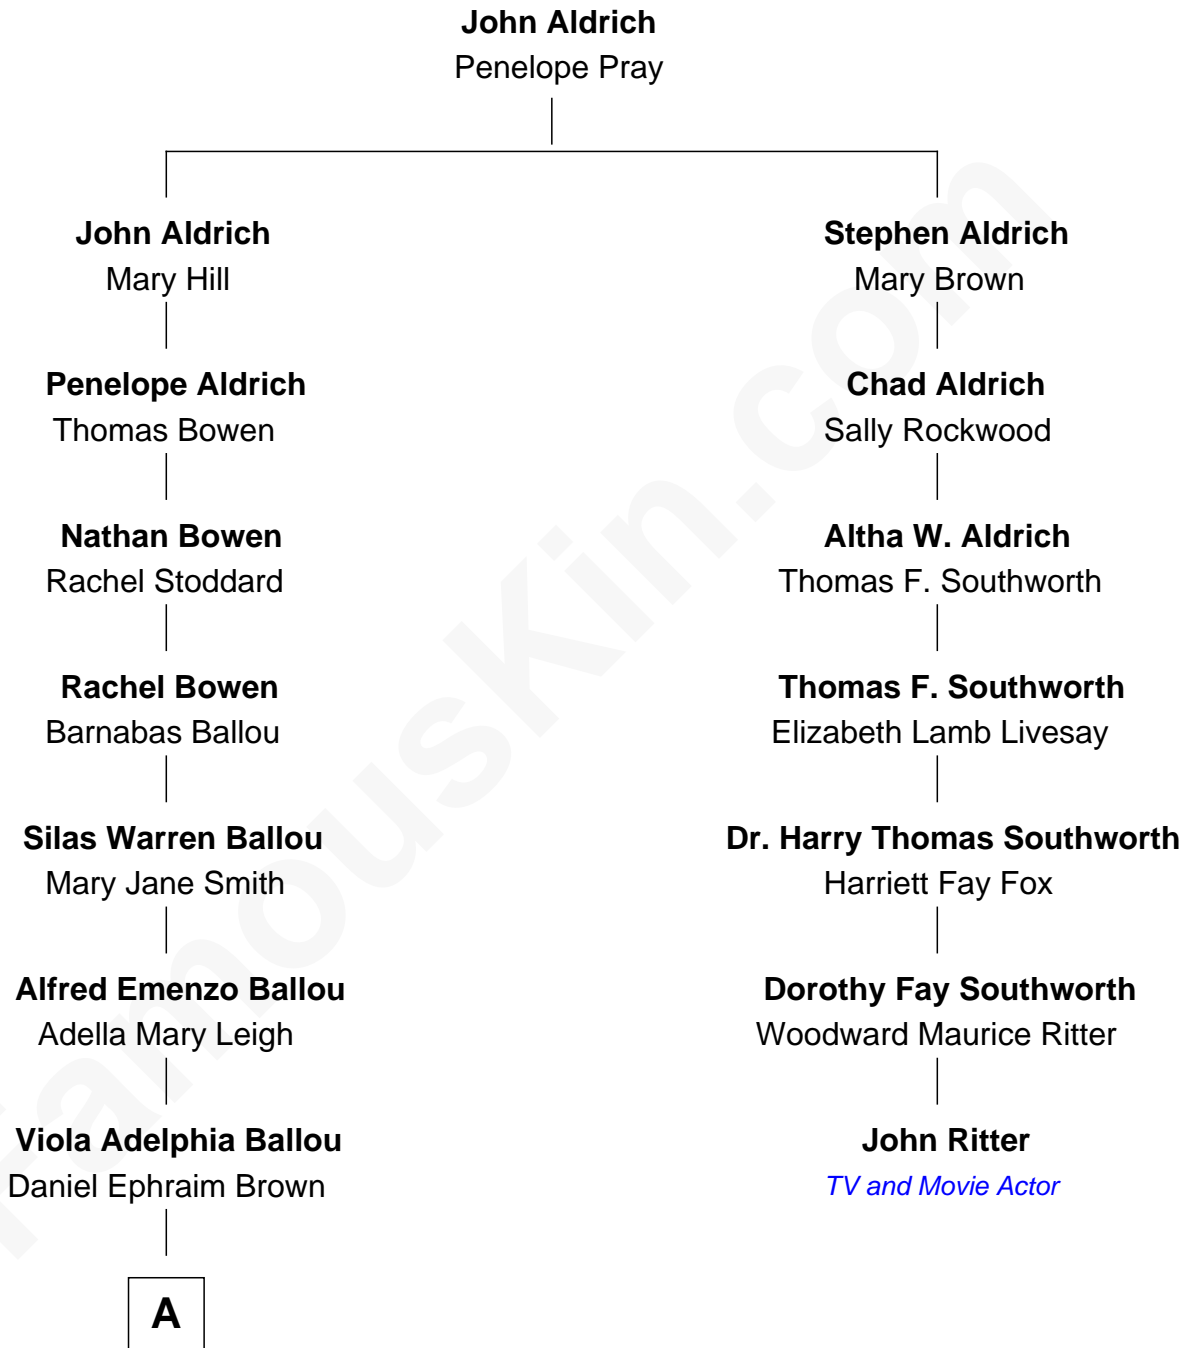

FamousKin.com Relationship Chart of

Brandon Routh

TV and Movie Actor

6th cousin 4 times removed of

John Ritter

TV and Movie Actor

A

|
Leigh Alfred Brown

Edith Bell Brandon

|
Viola Lorraine Brown

John Junior Lear

|
Catherine LaVaughn Lear

Ronald Ray Routh

|
Brandon Routh

TV and Movie Actor

FamousKin.com