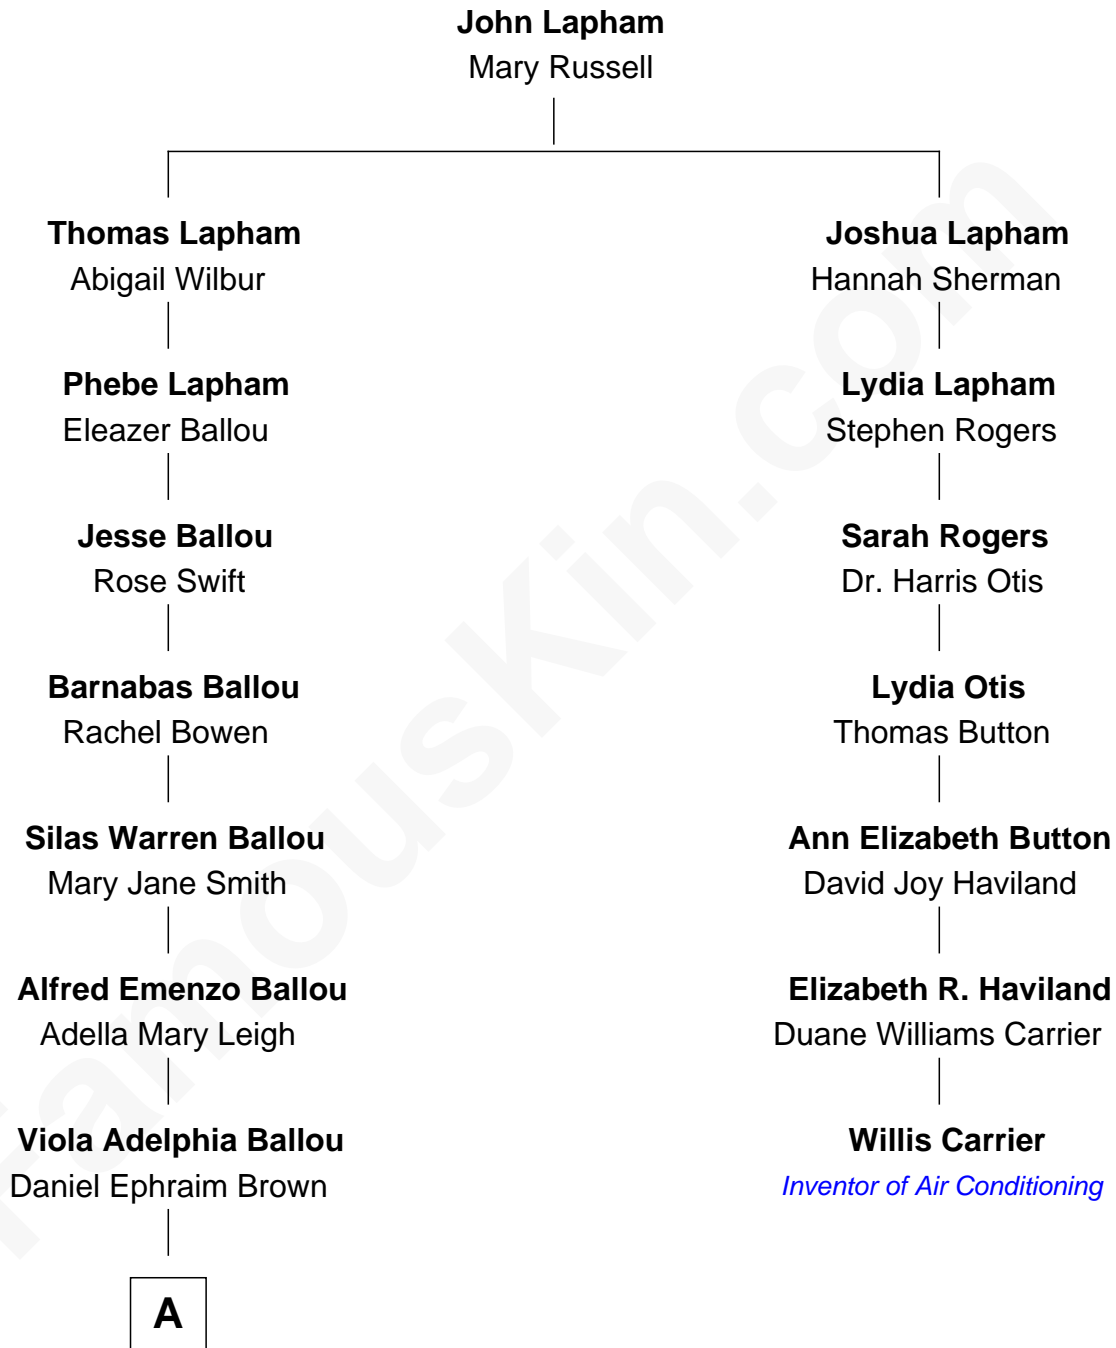

# FamousKin.com Relationship Chart of

**Brandon Routh**

*TV and Movie Actor*

6th cousin 4 times removed of

**Willis Carrier**

*Inventor of Air Conditioning*

**A**

—  
**Leigh Alfred Brown**

Edith Bell Brandon

—  
**Viola Lorraine Brown**

John Junior Lear

—  
**Catherine LaVaughn Lear**

Ronald Ray Routh

—  
**Brandon Routh**

*TV and Movie Actor*

FamousKin.com