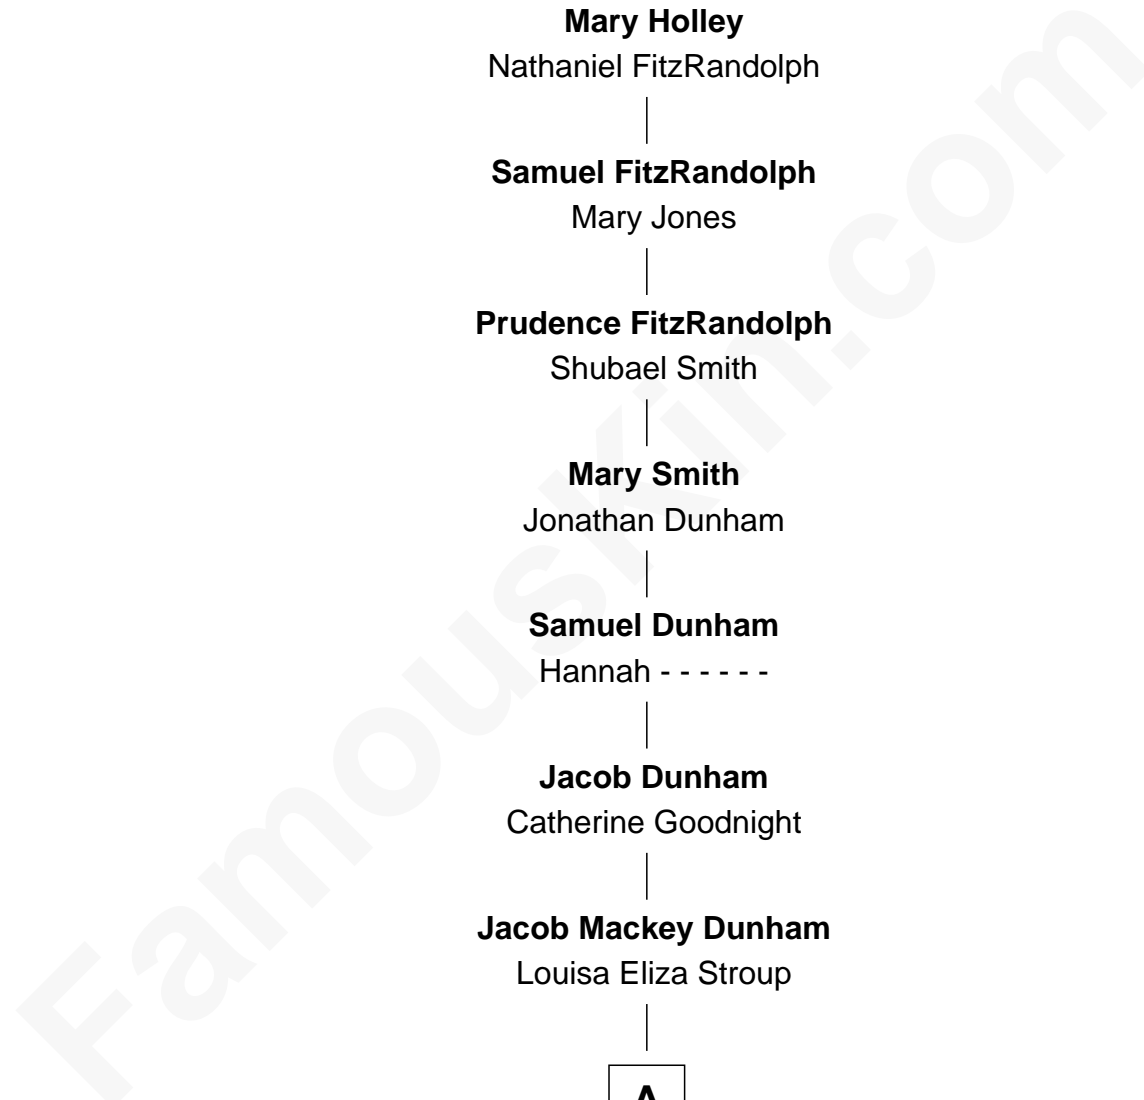

FamousKin.com Relationship Chart of

Rose Allen

(c1621 -)

10th Great-grandmother of

Barack Obama

44th U.S. President

Rose Allen

Joseph Holley

Samuel Dunham

Hannah - - - - -

Jacob Dunham

Catherine Goodnight

Jacob Mackey Dunham

Louisa Eliza Stroup

A

A