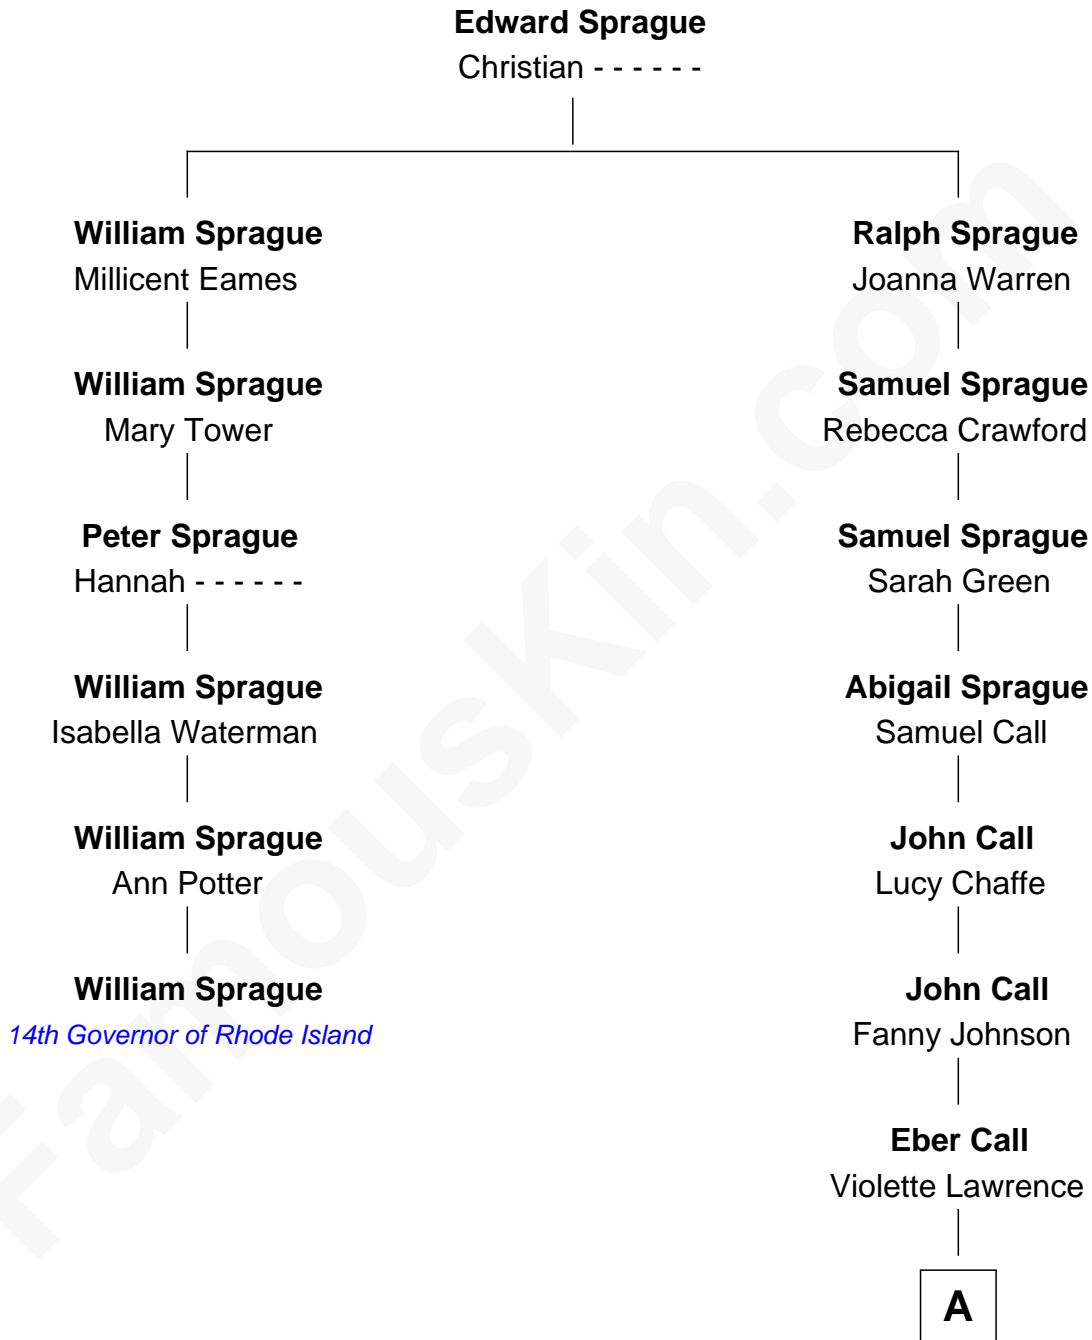

FamousKin.com

Relationship Chart of

William Sprague

14th Governor of Rhode Island

5th cousin 4 times removed of

Walt Disney

Co-Founder of The Walt Disney Company

A

—
Charles Call
Henrietta Gross

—
Flora Call
Elias Charles Disney

—
Walt Disney
Co-Founder of The Walt Disney Co.

FamousKin.com