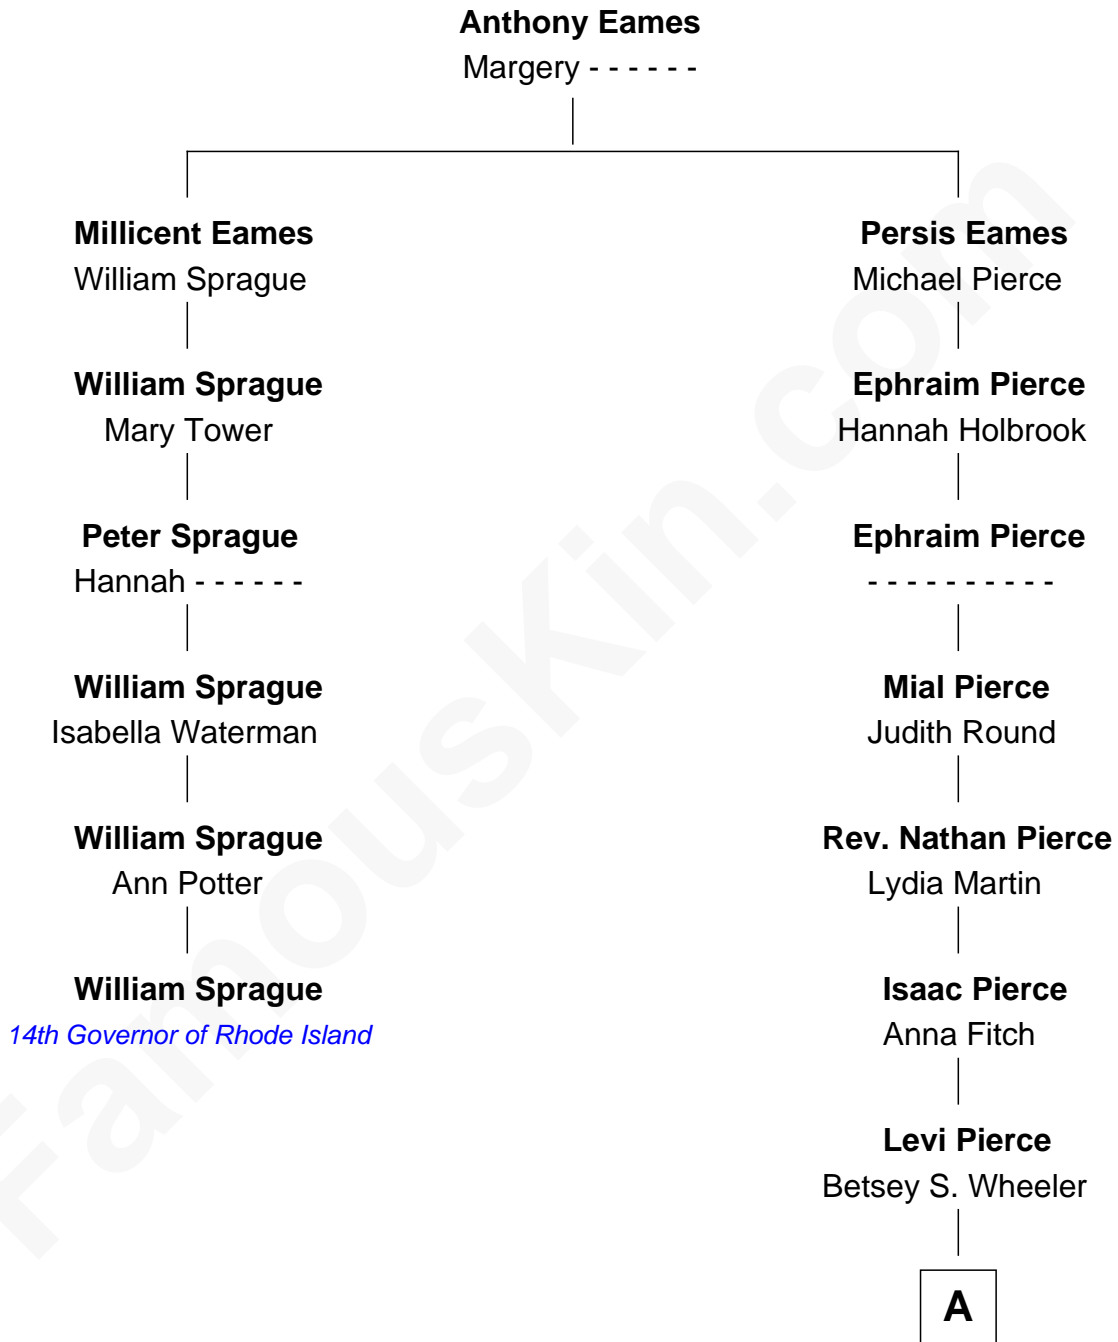

## Relationship Chart of

### William Sprague

14th Governor of Rhode Island

5th cousin 7 times removed of

**Jonathan Bush**

Co-founder and CEO of athenahealth

**A**

**Elizabeth Slade Pierce**  
Cortland Philip Livingston Butler

**Mary Elizabeth Butler**  
Robert Emmet Sheldon