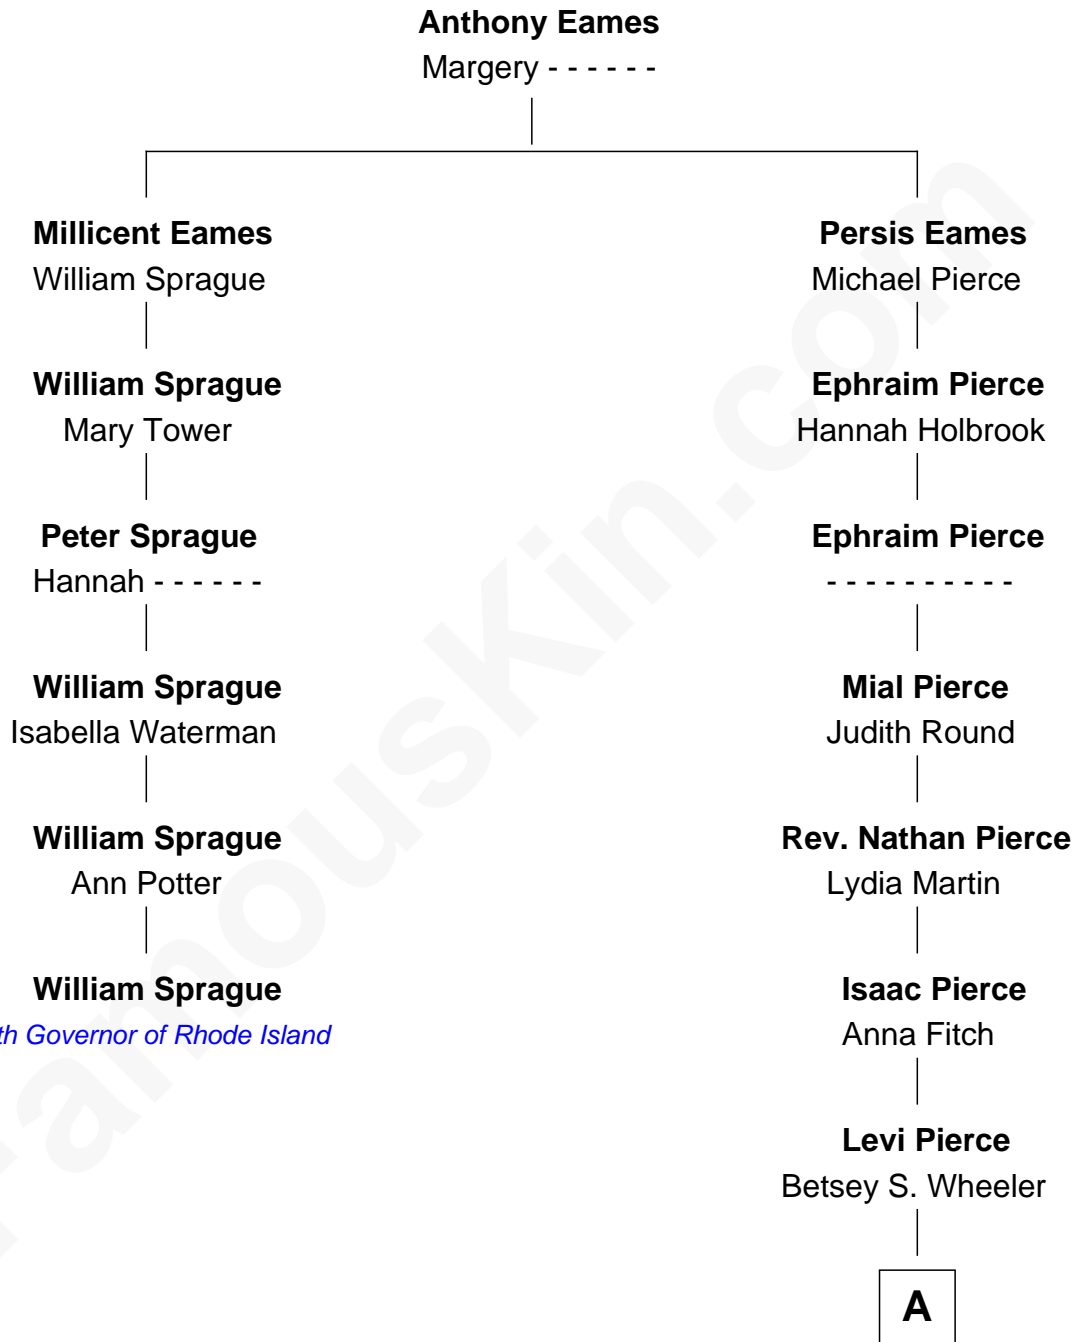

## Relationship Chart of

### William Sprague

*14th Governor of Rhode Island*

5th cousin 7 times removed of

**Billy Bush**

*TV Personality and Host*

**A**

**Elizabeth Slade Pierce**  
Cortland Philip Livingston Butler

**Mary Elizabeth Butler**  
Robert Emmet Sheldon