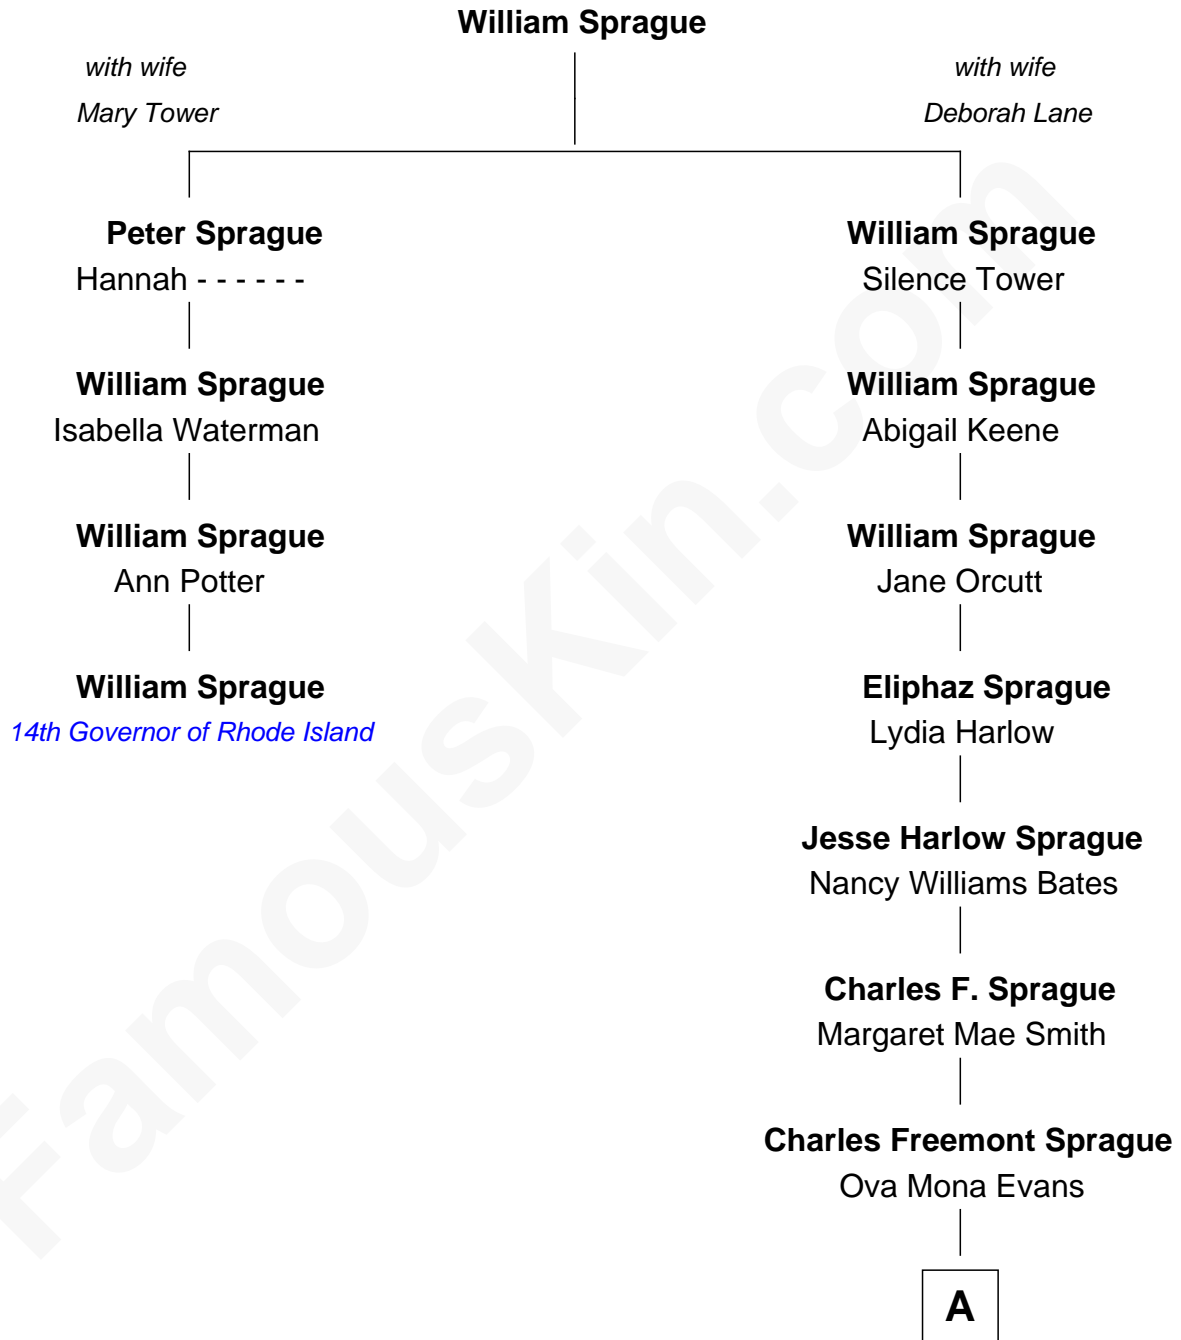

FamousKin.com

Relationship Chart of

William Sprague

14th Governor of Rhode Island

3rd cousin 5 times removed of

Sprague Grayden

TV and Movie Actress

A

Lois Sprague
William Michael Grayden

Sprague Grayden
TV and Movie Actress

FamousKin.com