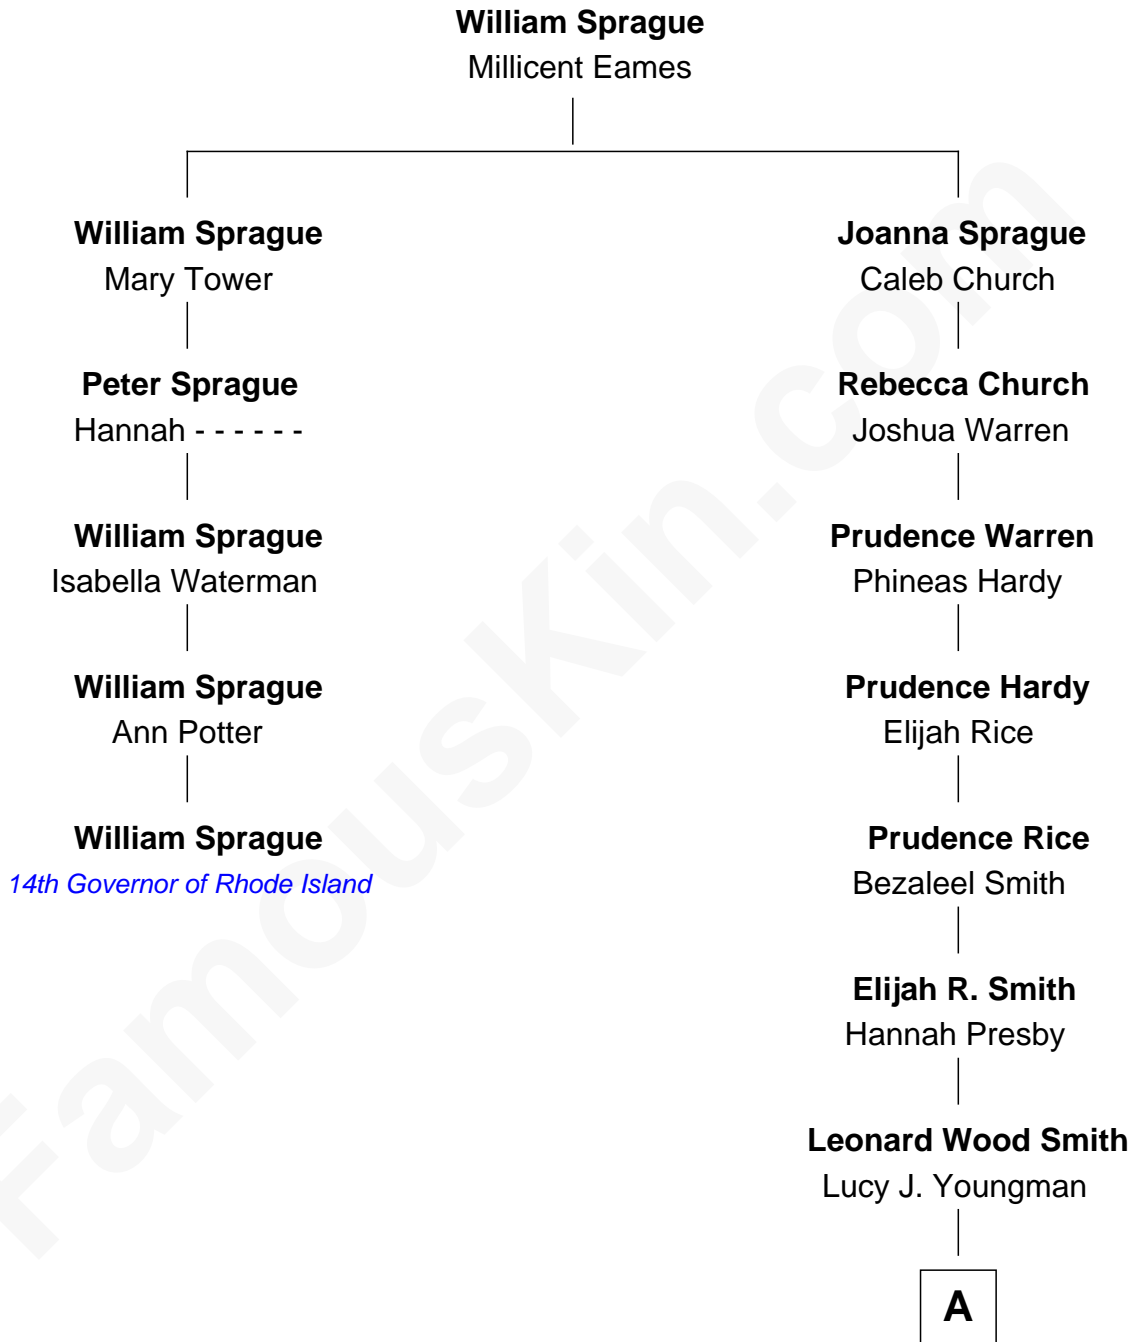

FamousKin.com

Relationship Chart of

William Sprague

14th Governor of Rhode Island

4th cousin 6 times removed of

Ben Jealous

President and CEO of NAACP

A

|
Joseph Cummings Smith

Ethel Maude Locke

|
Annette Smith

Dr. Sargent Jealous

|
Frederick Smith Jealous

Ann Frederica Todd

|
Ben Jealous

President and CEO of NAACP