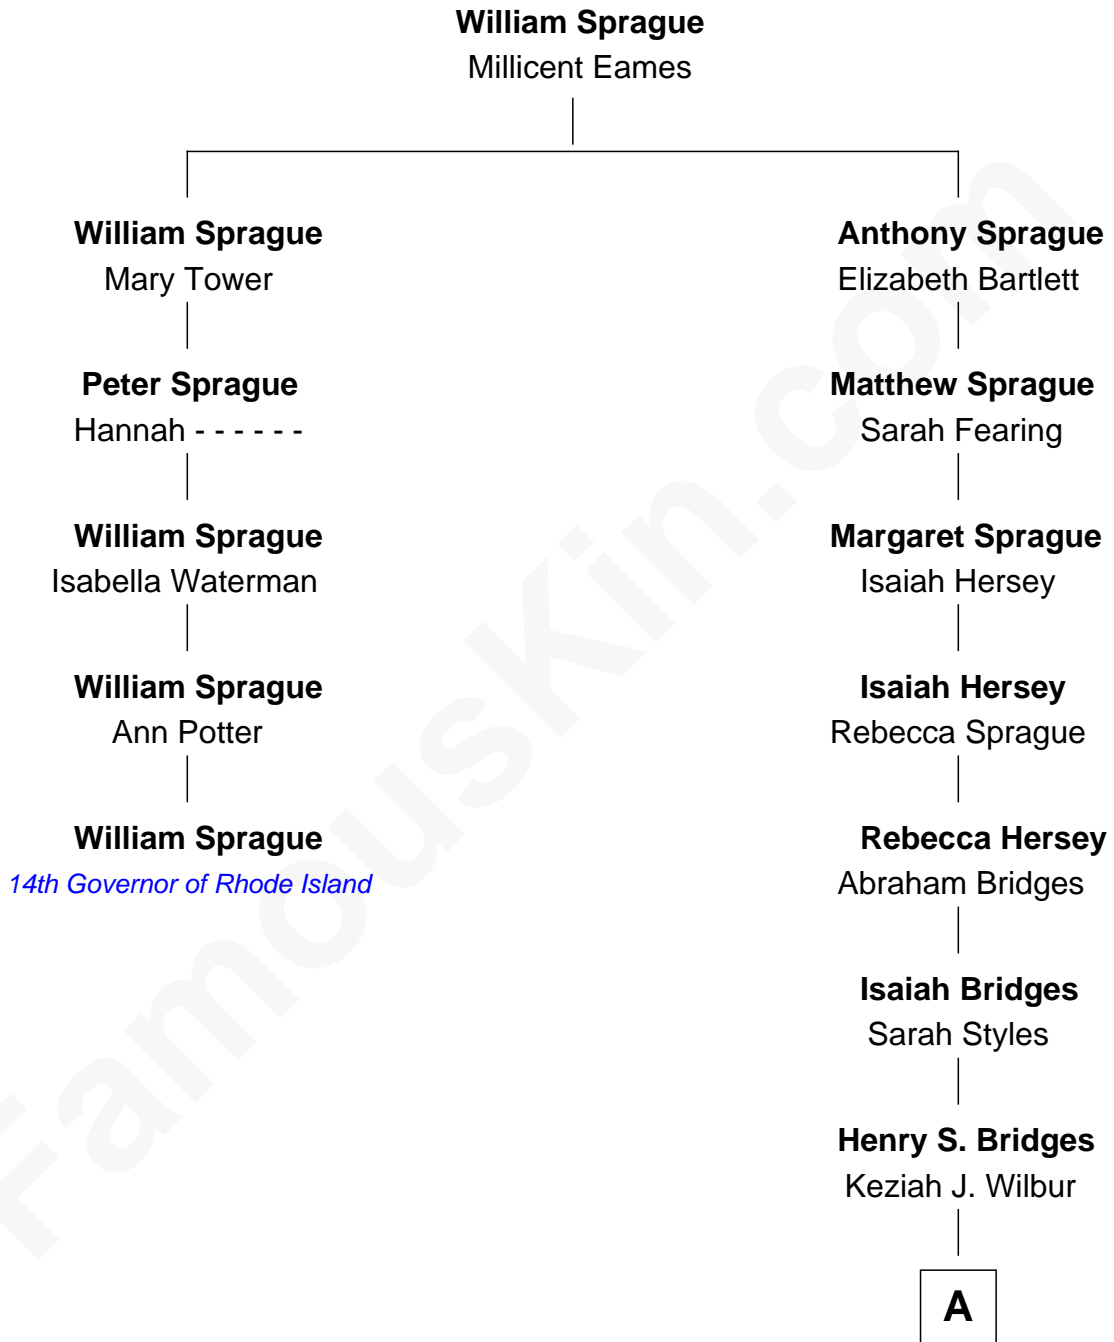

FamousKin.com

Relationship Chart of

William Sprague

14th Governor of Rhode Island

4th cousin 4 times removed of

Styles Bridges

63rd Governor of New Hampshire

A

Earle Leopold Bridges

Alina Roxanna Fisher

Styles Bridges

63rd Governor of New Hampshire

FamousKin.com