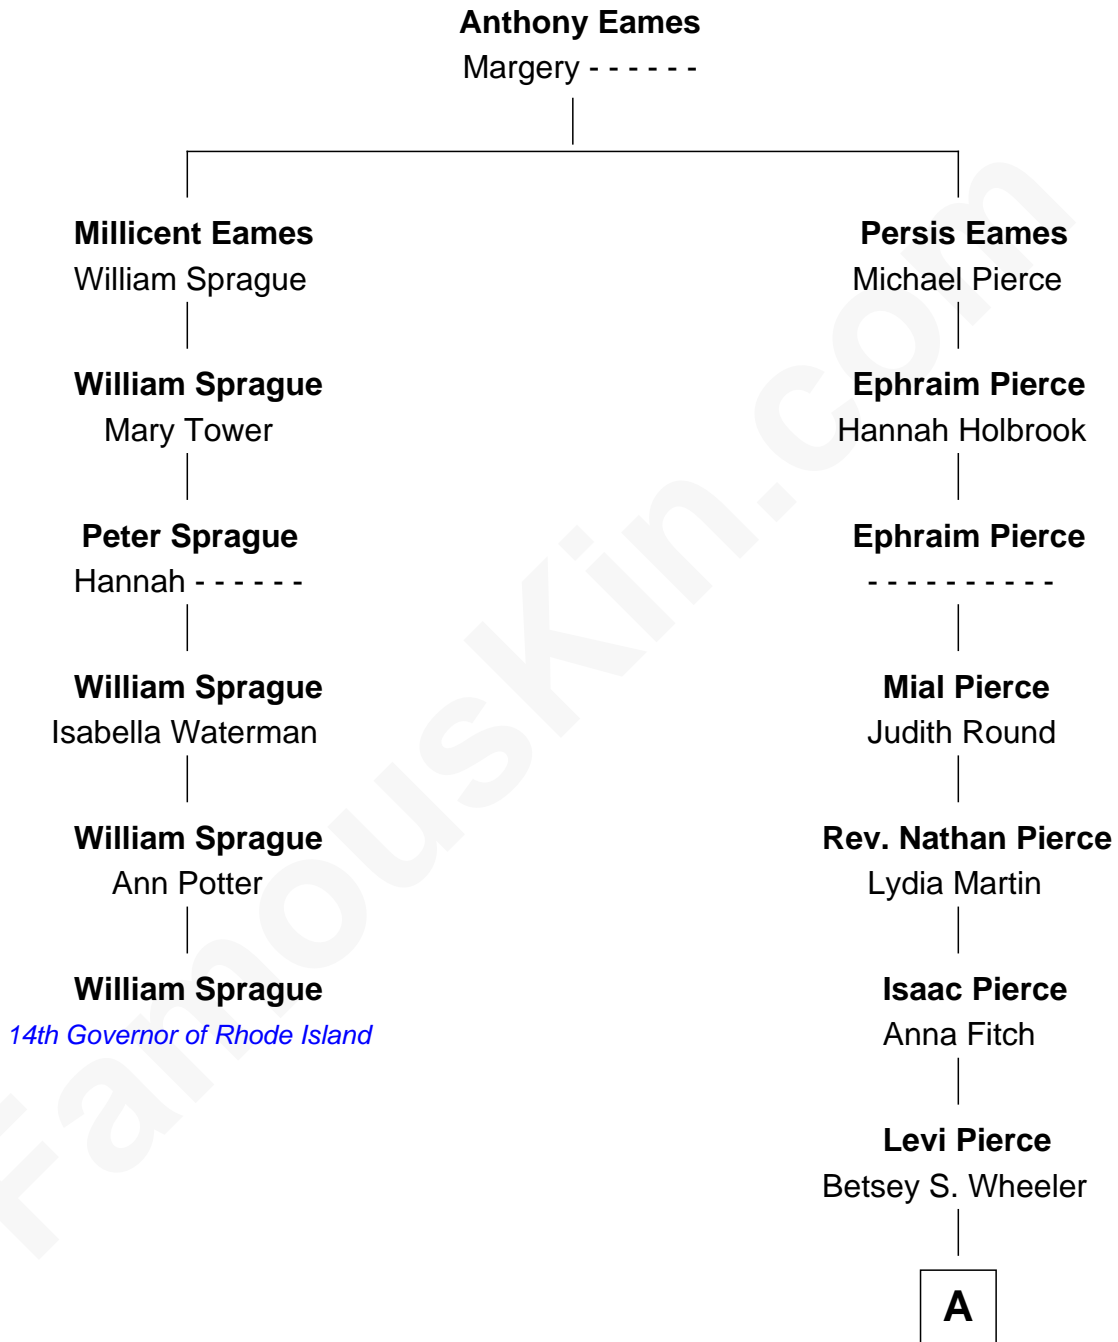

FamousKin.com Relationship Chart of

William Sprague

14th Governor of Rhode Island

5th cousin 6 times removed of

George H. W. Bush

41st U.S. President

A

Elizabeth Slade Pierce
Cortland Philip Livingston Butler

Mary Elizabeth Butler
Robert Emmet Sheldon

Flora Sheldon
Samuel Prescott Bush

Prescott Sheldon Bush
Dorothy Wear Walker

George H. W. Bush
41st U.S. President

FamousKin.com