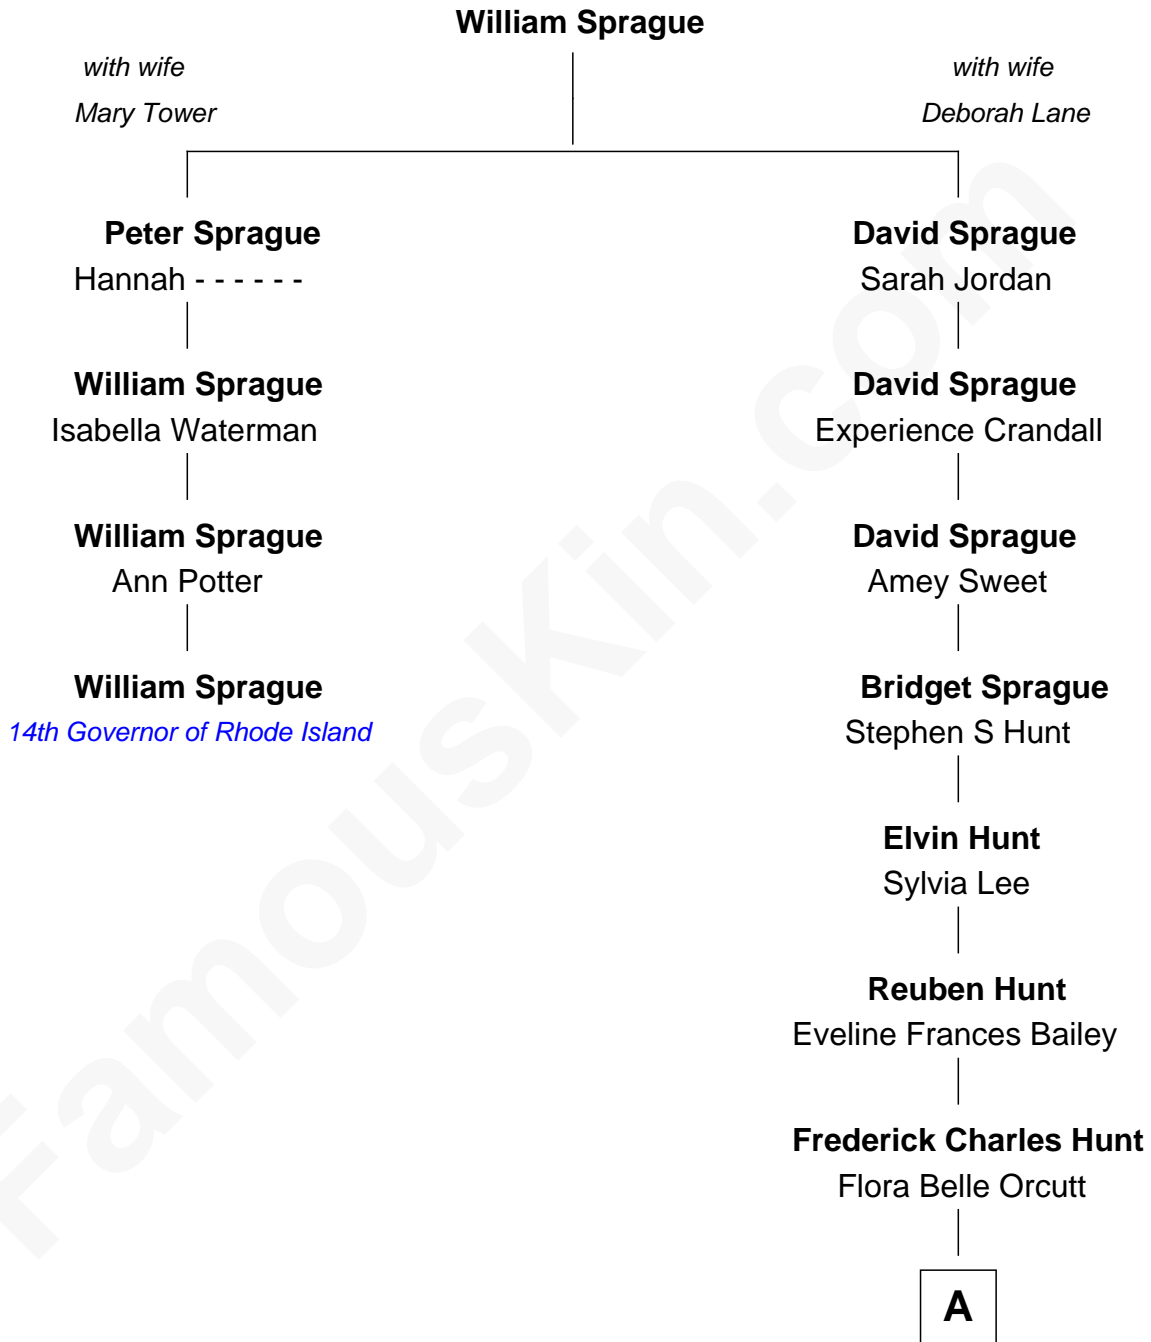

FamousKin.com

Relationship Chart of

William Sprague

14th Governor of Rhode Island

3rd cousin 5 times removed of

Lucille Ball

TV Actress - "I Love Lucy"

A

Desiree Evelyn Hunt

Henry Durrell Ball

Lucille Ball

TV Actress - "I Love Lucy"

FamousKin.com