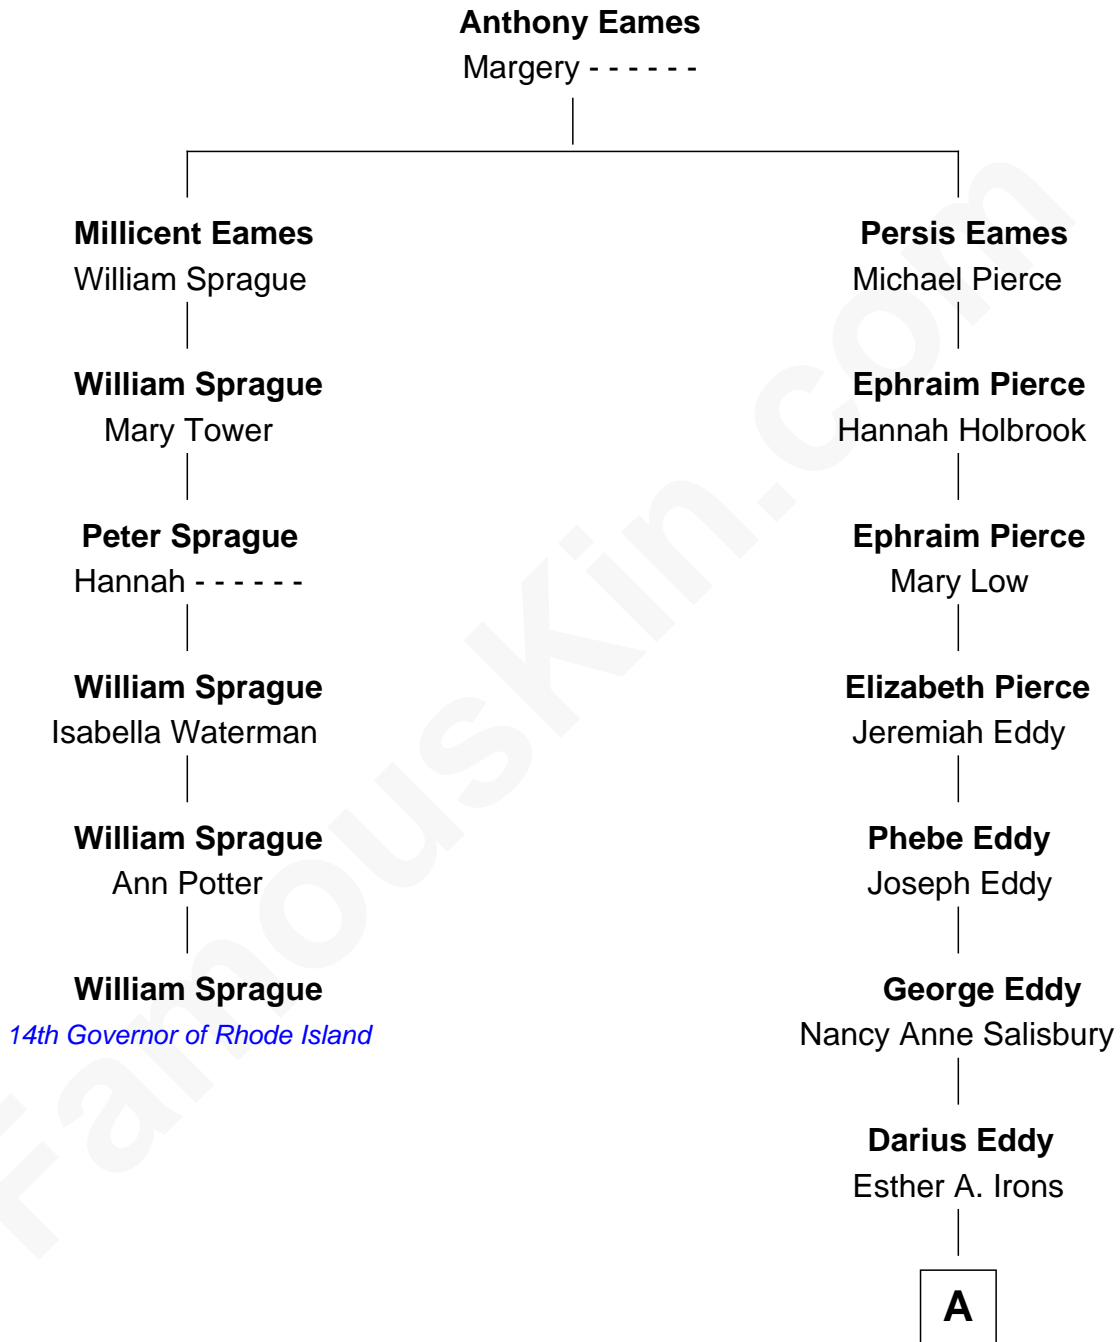

## Relationship Chart of

### William Sprague

*14th Governor of Rhode Island*

5th cousin 4 times removed of

**Nelson Eddy**

*Movie Actor and Singer*

**A**

|  
**Isaac Nelson Eddy**  
Martha Perry Gardner

|  
**William Darius Eddy**  
Isabel Kendrick