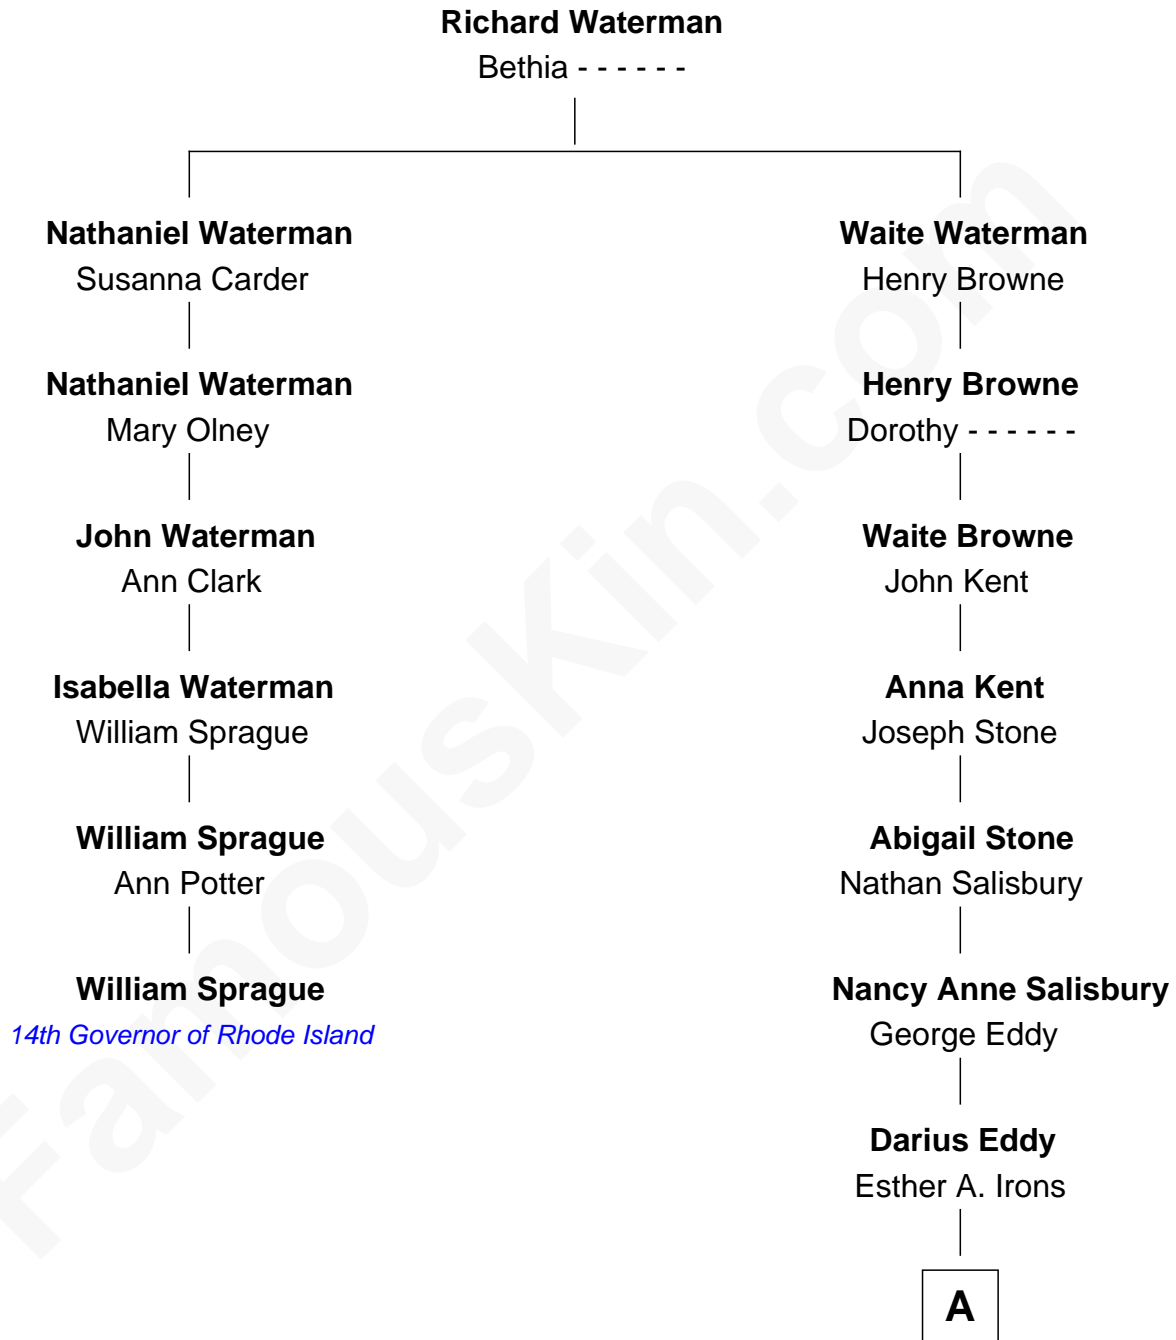

FamousKin.com

Relationship Chart of

William Sprague

14th Governor of Rhode Island

5th cousin 4 times removed of

Nelson Eddy

Movie Actor and Singer

A

|
Isaac Nelson Eddy
Martha Perry Gardner

|
William Darius Eddy
Isabel Kendrick

|
Nelson Eddy
Movie Actor and Singer

FamousKin.com