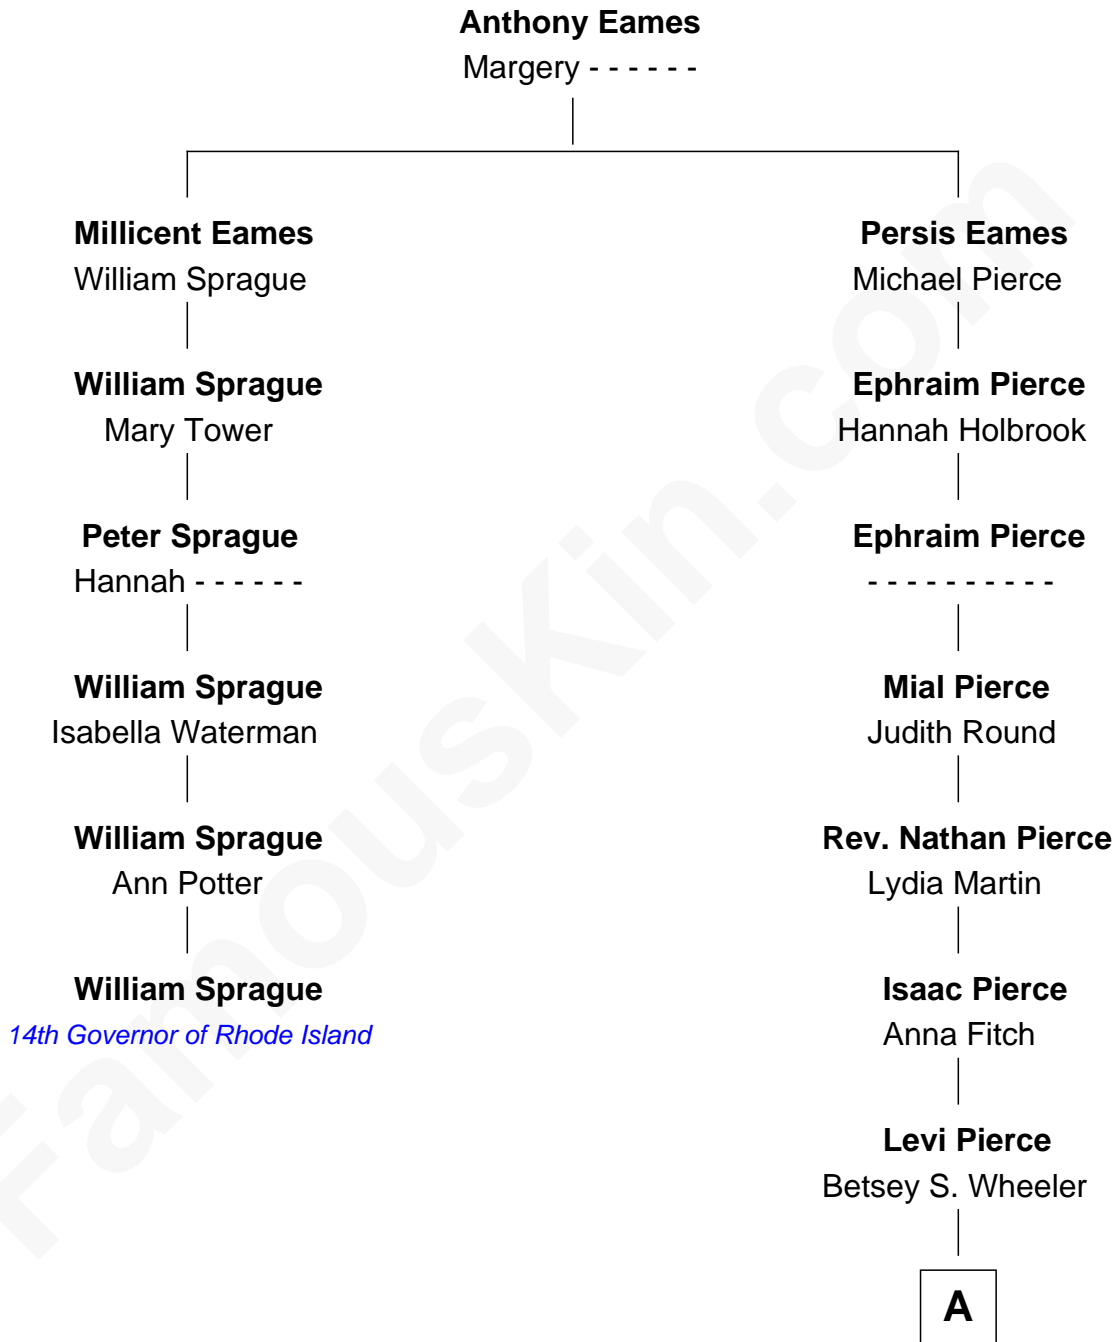

FamousKin.com

Relationship Chart of

William Sprague

14th Governor of Rhode Island

5th cousin 7 times removed of

Jeb Bush

43rd Governor of Florida