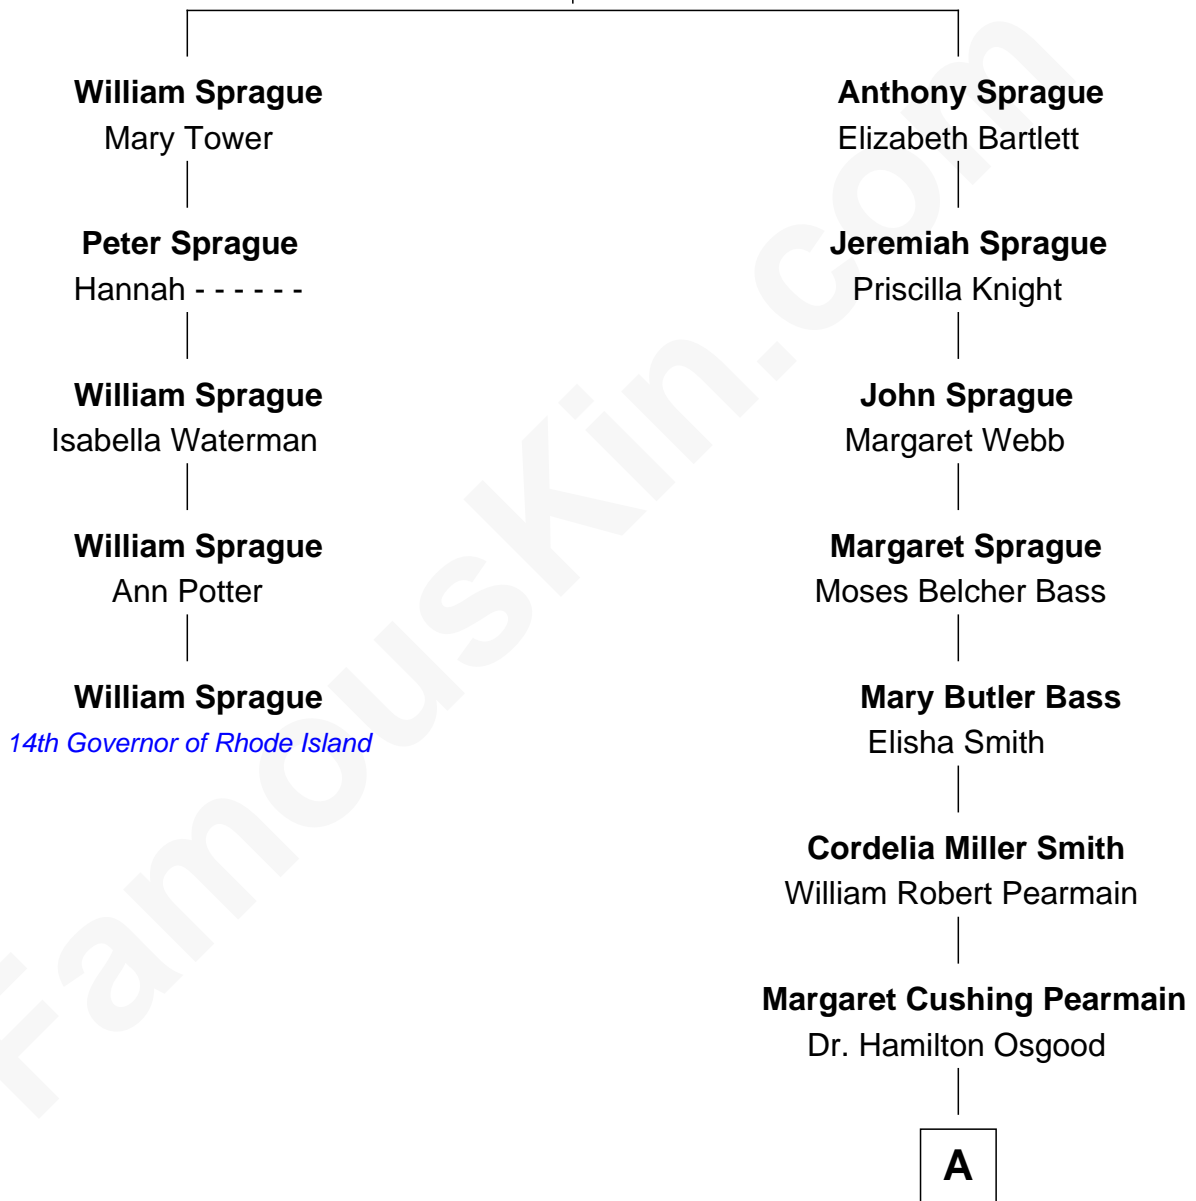

# FamousKin.com Relationship Chart of

**William Sprague**

*14th Governor of Rhode Island*

4th cousin 4 times removed of

**Erskine Childers**

*4th President of Ireland*

**William Sprague**

Millicent Eames

**A**

|  
**Mary Alden Osgood**  
Erskine Childers

|  
**Erskine Childers**  
*4th President of Ireland*

FamousKin.com