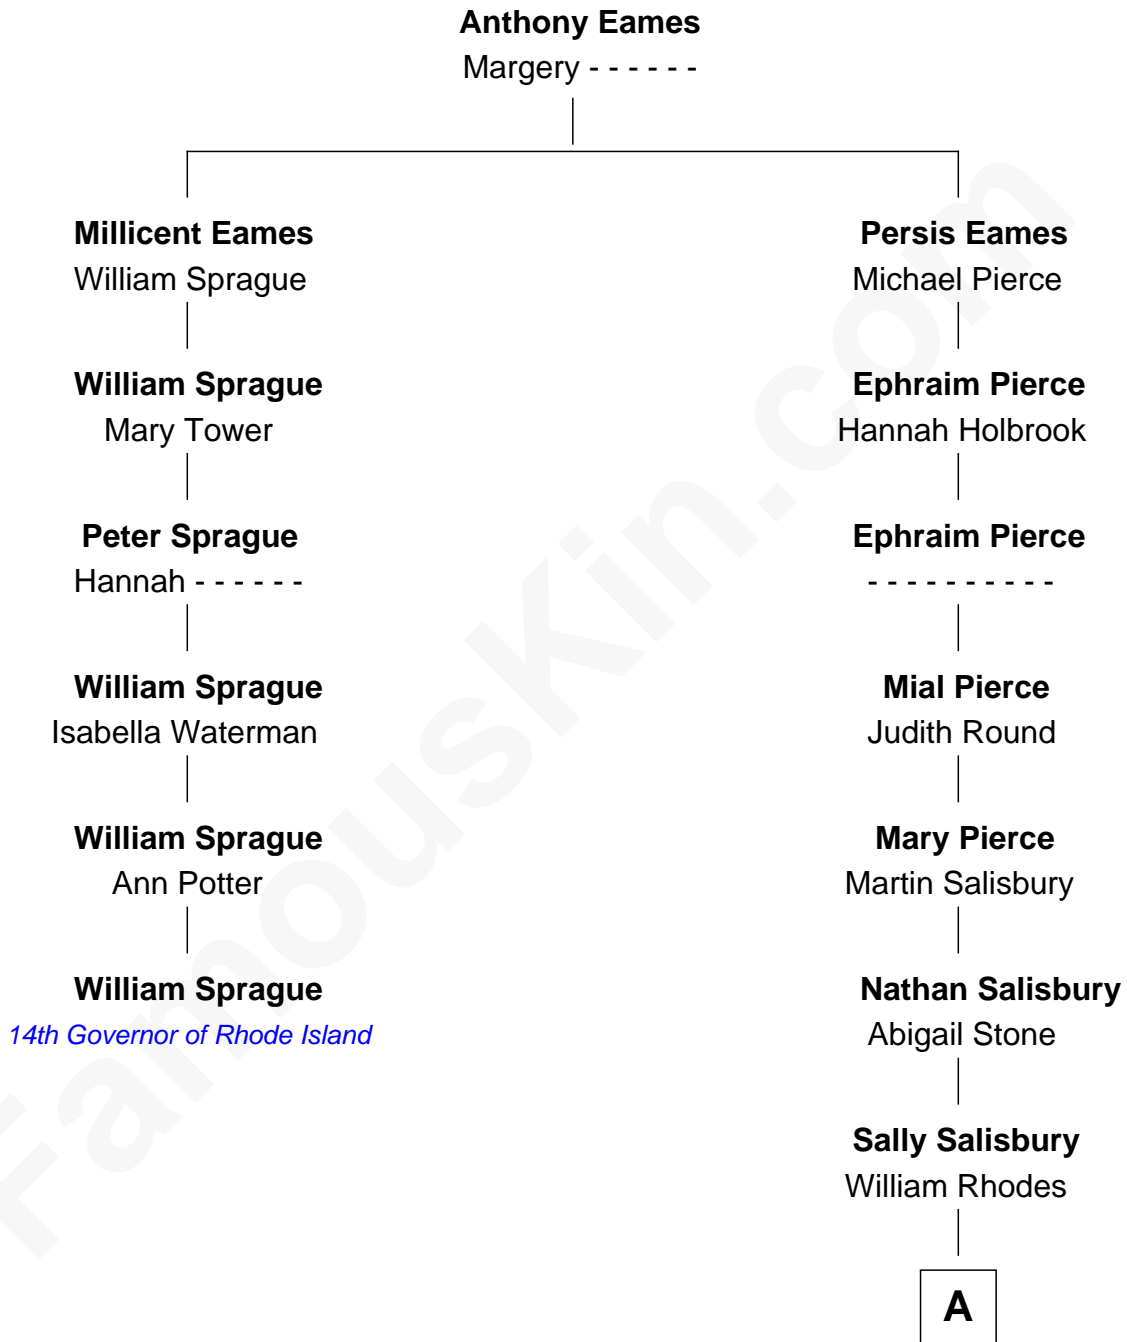

## Relationship Chart of

### William Sprague

14th Governor of Rhode Island

5th cousin 7 times removed of

**Sarah Palin**

9th Governor of Alaska

**A**

**Charles W. Rhodes**

Jane Goodrich

**Alma Miranda Rhodes**

James W. Heath

**Charles R. Heath**

Alice Adeline Oriel

**Charles Francis Heath**

Nellie Marie Brandt

**Charles Richard Heath**

Sarah Sheeran

**Sarah Palin**

*9th Governor of Alaska*

FamousKin.com