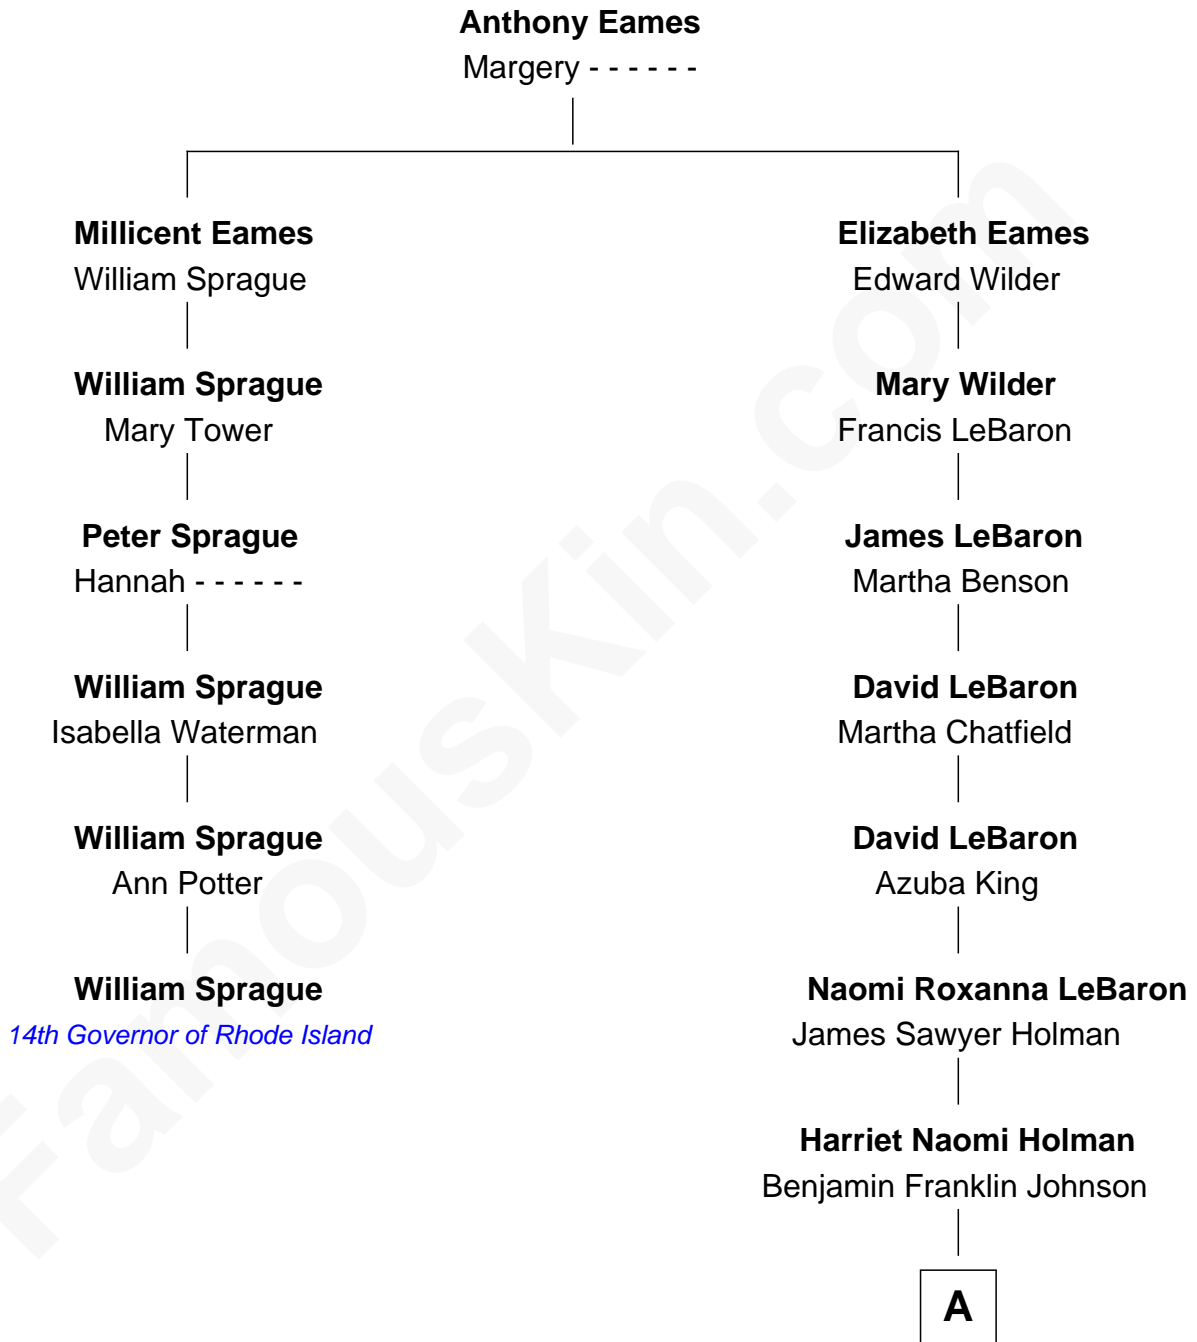

FamousKin.com

Relationship Chart of

William Sprague

14th Governor of Rhode Island

5th cousin 6 times removed of

Elizabeth Smart

Founder of Elizabeth Smart Foundation

A

Seth Jedidiah Johnson
Polly Elizabeth Richmond

Genevieve Johnson
Archibald Newel Pettit

Genevieve Pettit
Myron LeGrande Francom

Lois Ann Francom
Edward Sharp Smart

Elizabeth Smart
Child Safety Activist