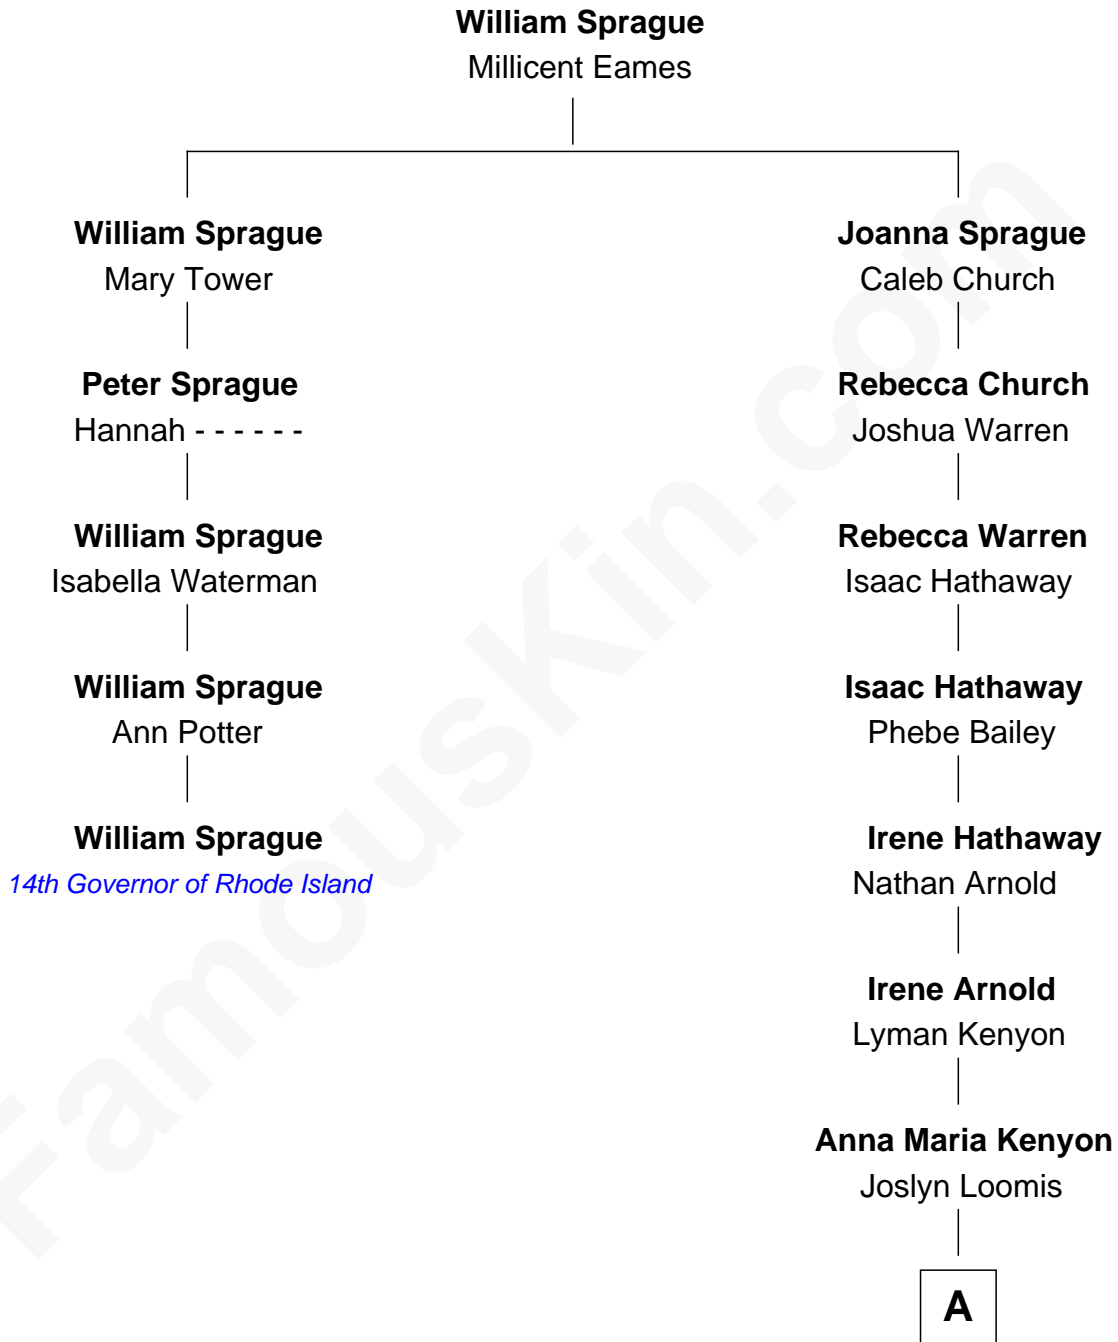

FamousKin.com

Relationship Chart of

William Sprague

14th Governor of Rhode Island

4th cousin 6 times removed of

David McCullough

Historian, Author and TV Narrator

A

Anna Maria Loomis
Theodore Franklin Brown

Mabel Alice Brown
George Herbert Rankin

Ruth Rankin
Christian Hax McCullough

David McCullough
Historian, Author and TV Narrator