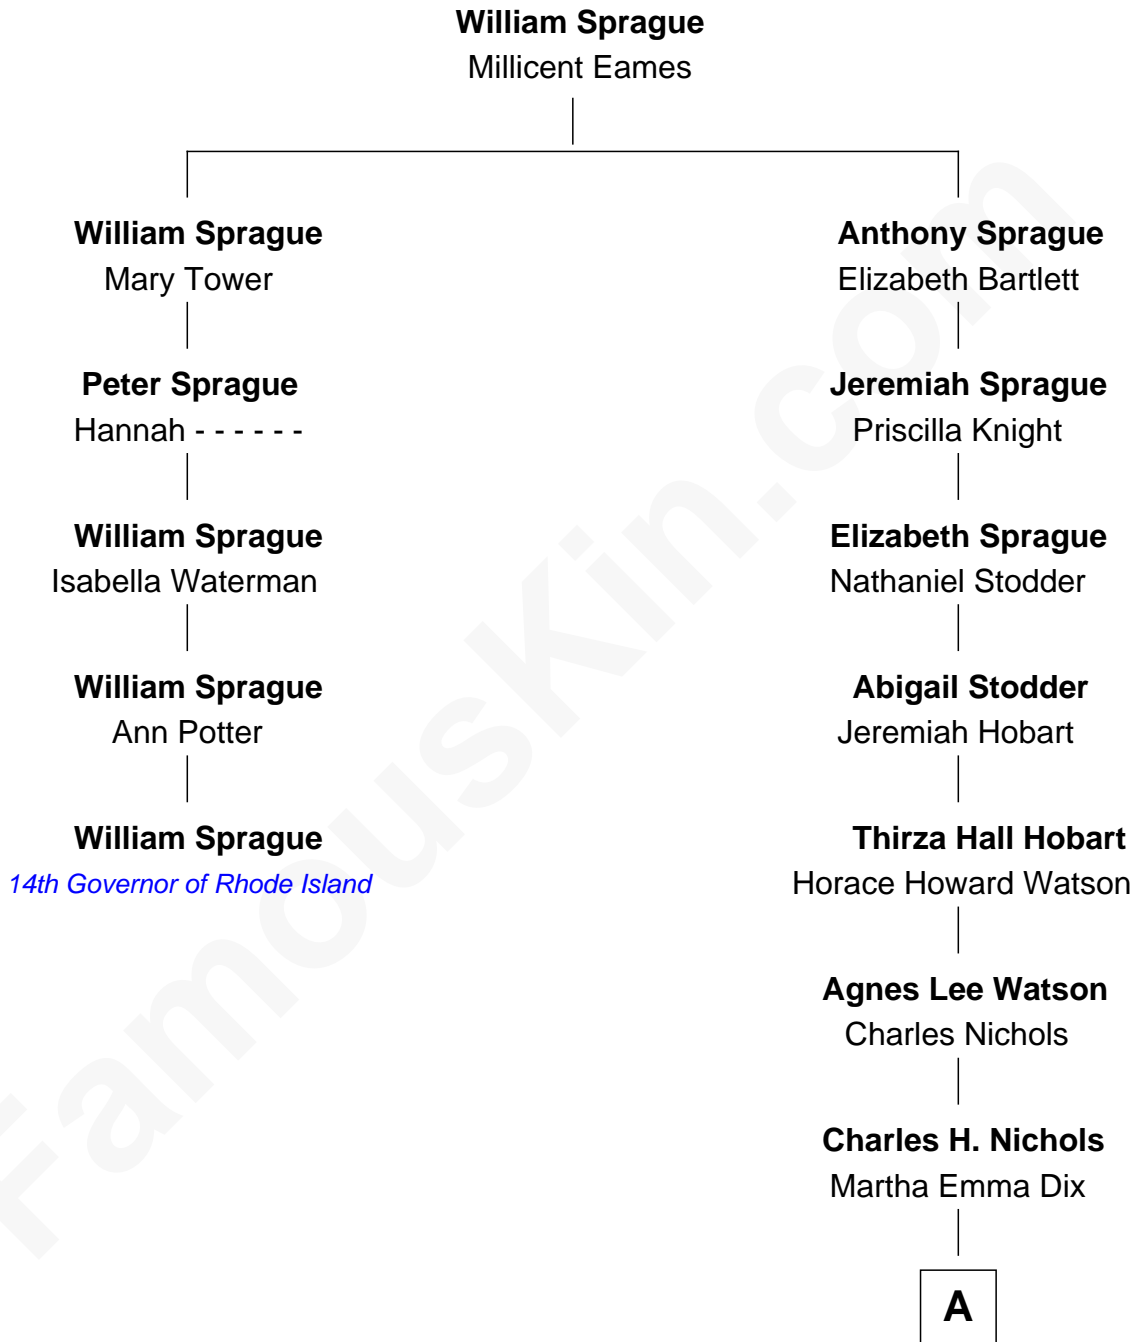

FamousKin.com

Relationship Chart of

William Sprague

14th Governor of Rhode Island

4th cousin 6 times removed of

John Cena

Movie Actor and WWE Pro Wrestler

A

Charles Nichols
Julia Ellen Skelton

Natalie Nichols
Ulysses John Lupien

Carol Frances Lupien
John Joseph Cena

John Cena
Actor and Pro Wrestler