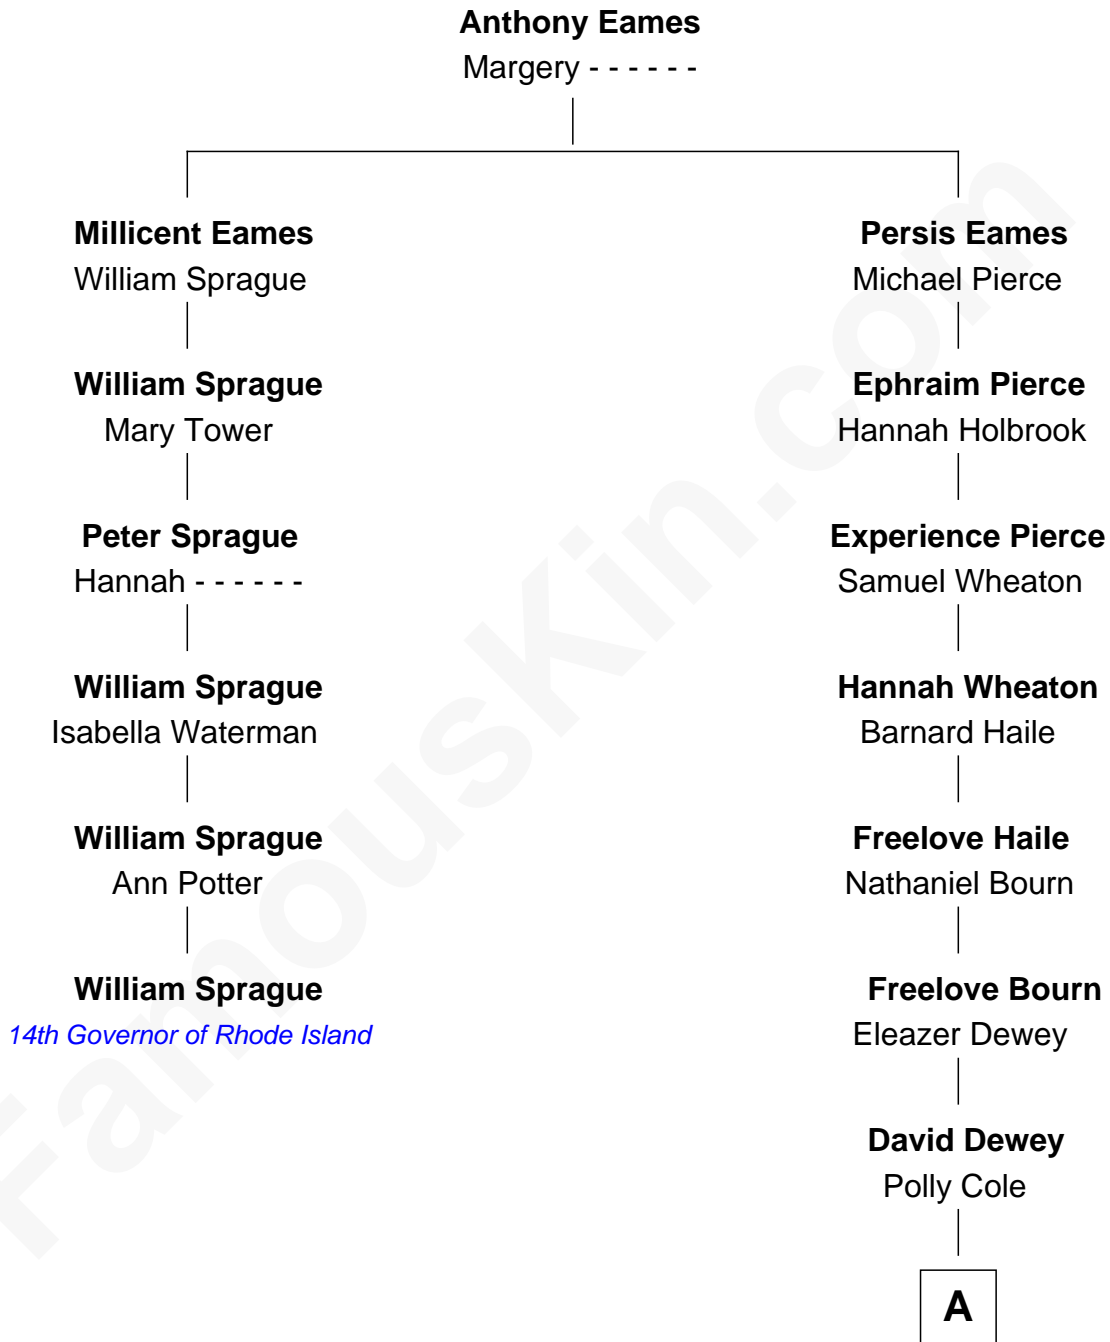

FamousKin.com

Relationship Chart of

William Sprague

14th Governor of Rhode Island

5th cousin 3 times removed of

Melvil Dewey

Inventor of the Dewey Decimal System

FamousKin.com