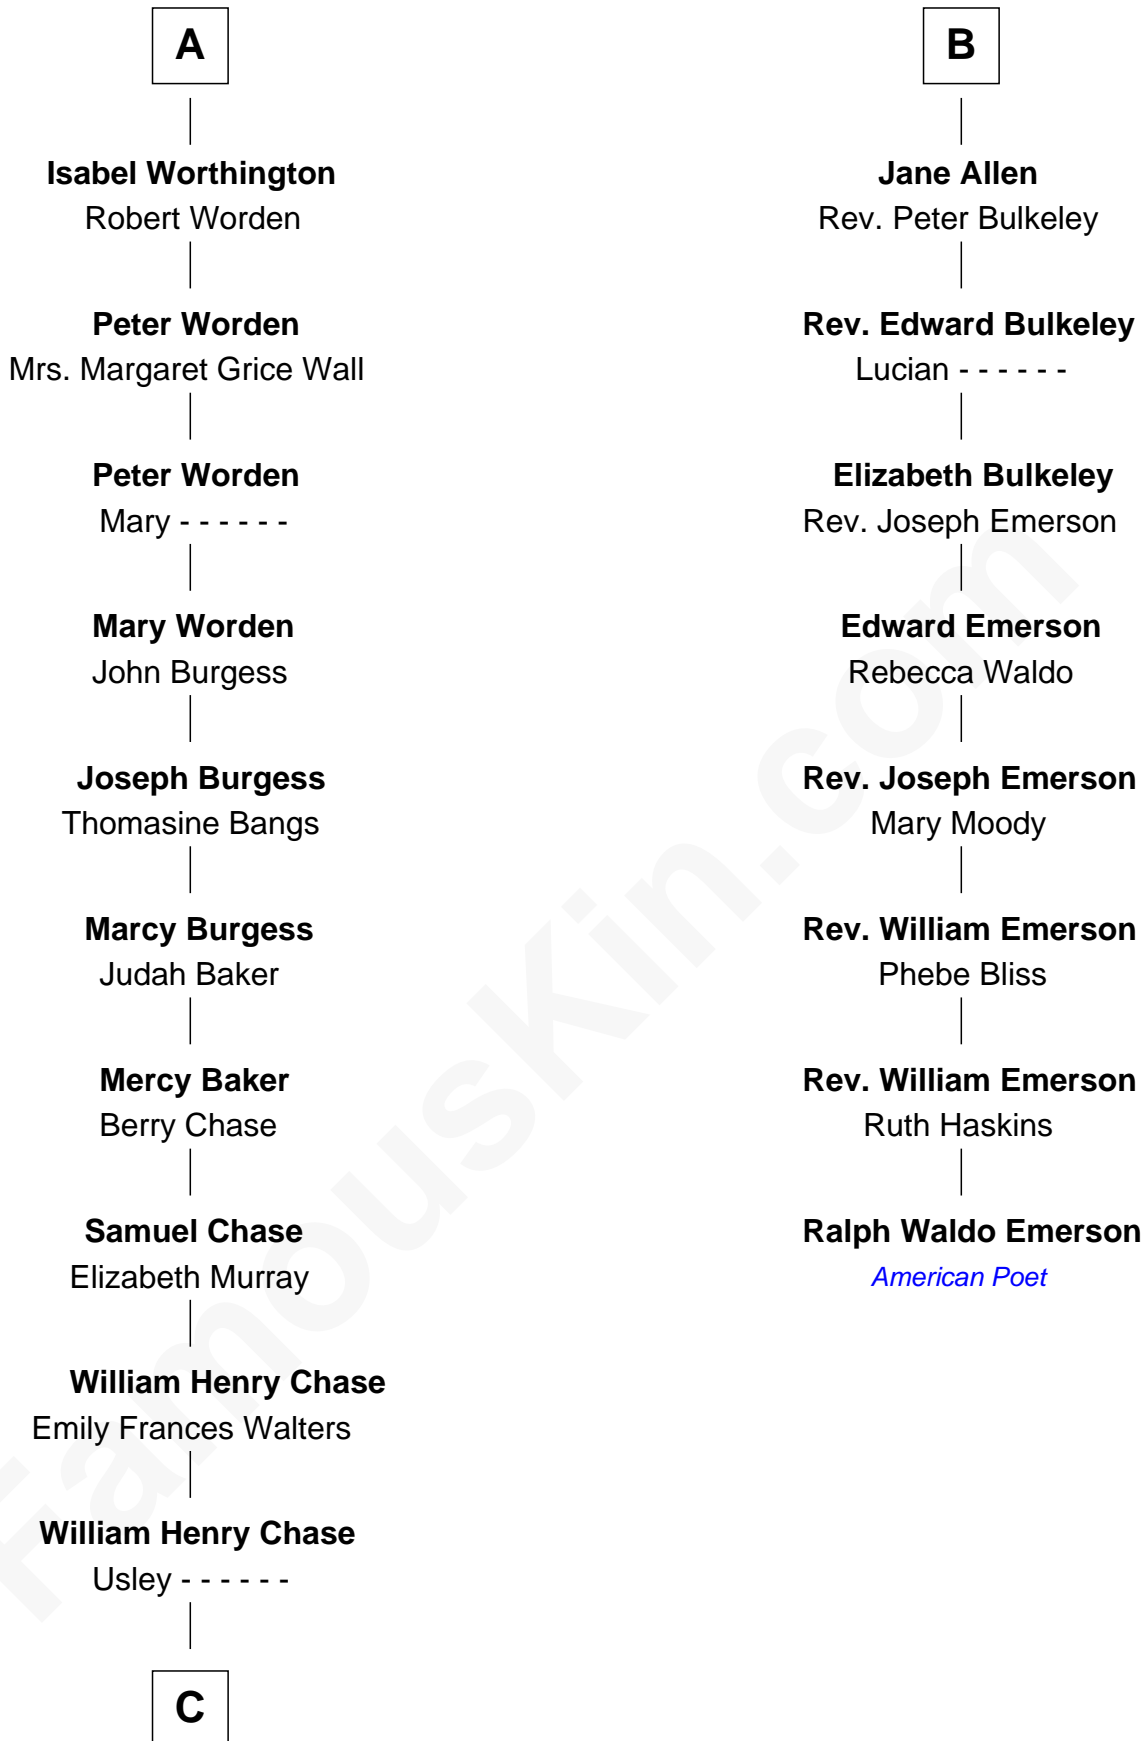

FamousKin.com Relationship Chart of

Pete Buttigieg

19th U.S. Secretary of Transportation

14th cousin 7 times removed of

Ralph Waldo Emerson

American Poet

C

—
Lena Chase

William Henry Neal

—
William Caswell Neal

Maye Louise Rasar

—
Zoe Anne Neal

Dr. John Willard Montgomery

—
Jennifer Anne Montgomery

Joseph Anthony Buttigieg

—
Pete Buttigieg