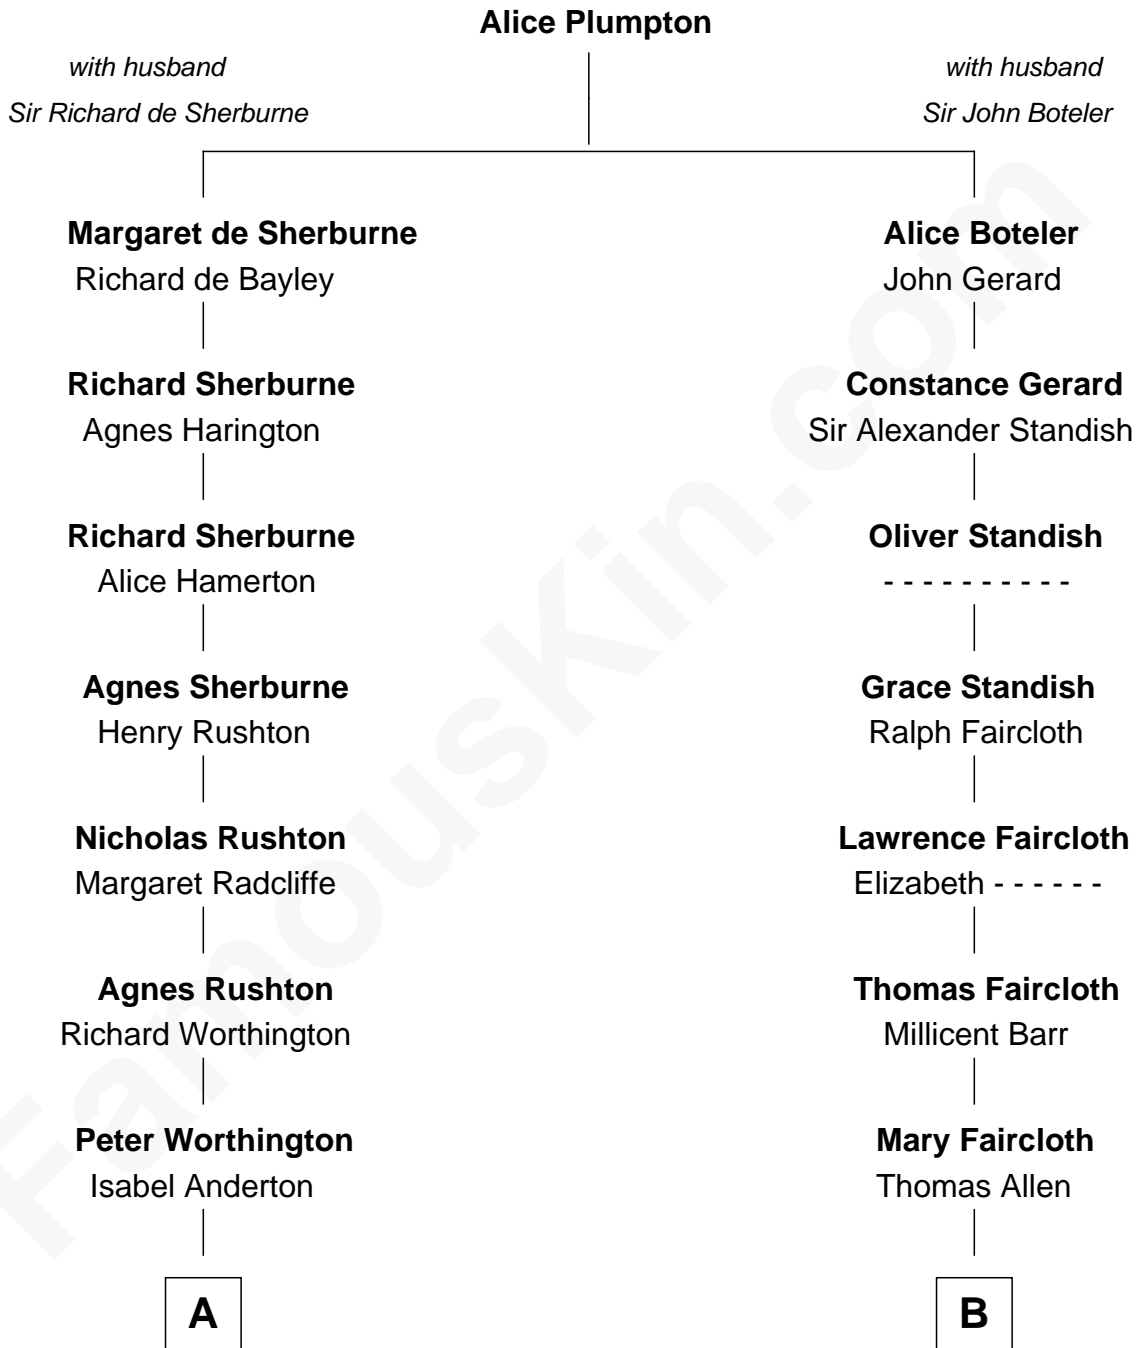

FamousKin.com Relationship Chart of

Pete Buttigieg

19th U.S. Secretary of Transportation

14th cousin 7 times removed of

Ralph Waldo Emerson

American Poet

C

—
Lena Chase

William Henry Neal

—
William Caswell Neal

Maye Louise Rasar

—
Zoe Anne Neal

Dr. John Willard Montgomery

—
Jennifer Anne Montgomery

Joseph Anthony Buttigieg

—
Pete Buttigieg