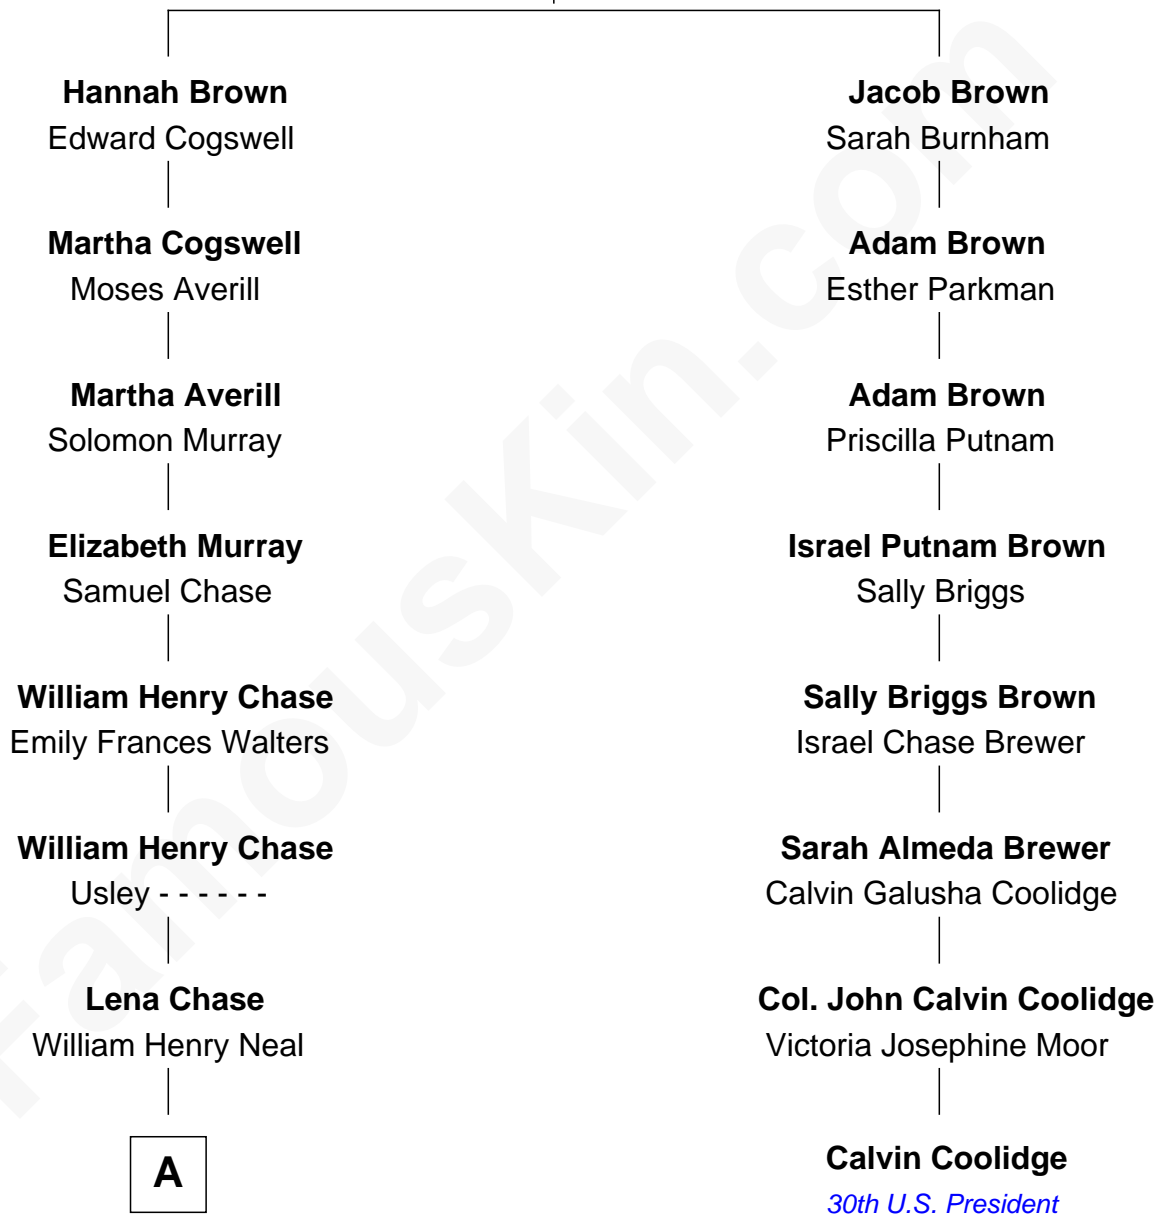

FamousKin.com Relationship Chart of

Pete Buttigieg

19th U.S. Secretary of Transportation

7th cousin 3 times removed of

Calvin Coolidge

30th U.S. President

Nathaniel Brown

Judith Perkins

A

William Caswell Neal

Maye Louise Rasar

Zoe Anne Neal

Dr. John Willard Montgomery

Jennifer Anne Montgomery

Joseph Anthony Buttigieg

Pete Buttigieg