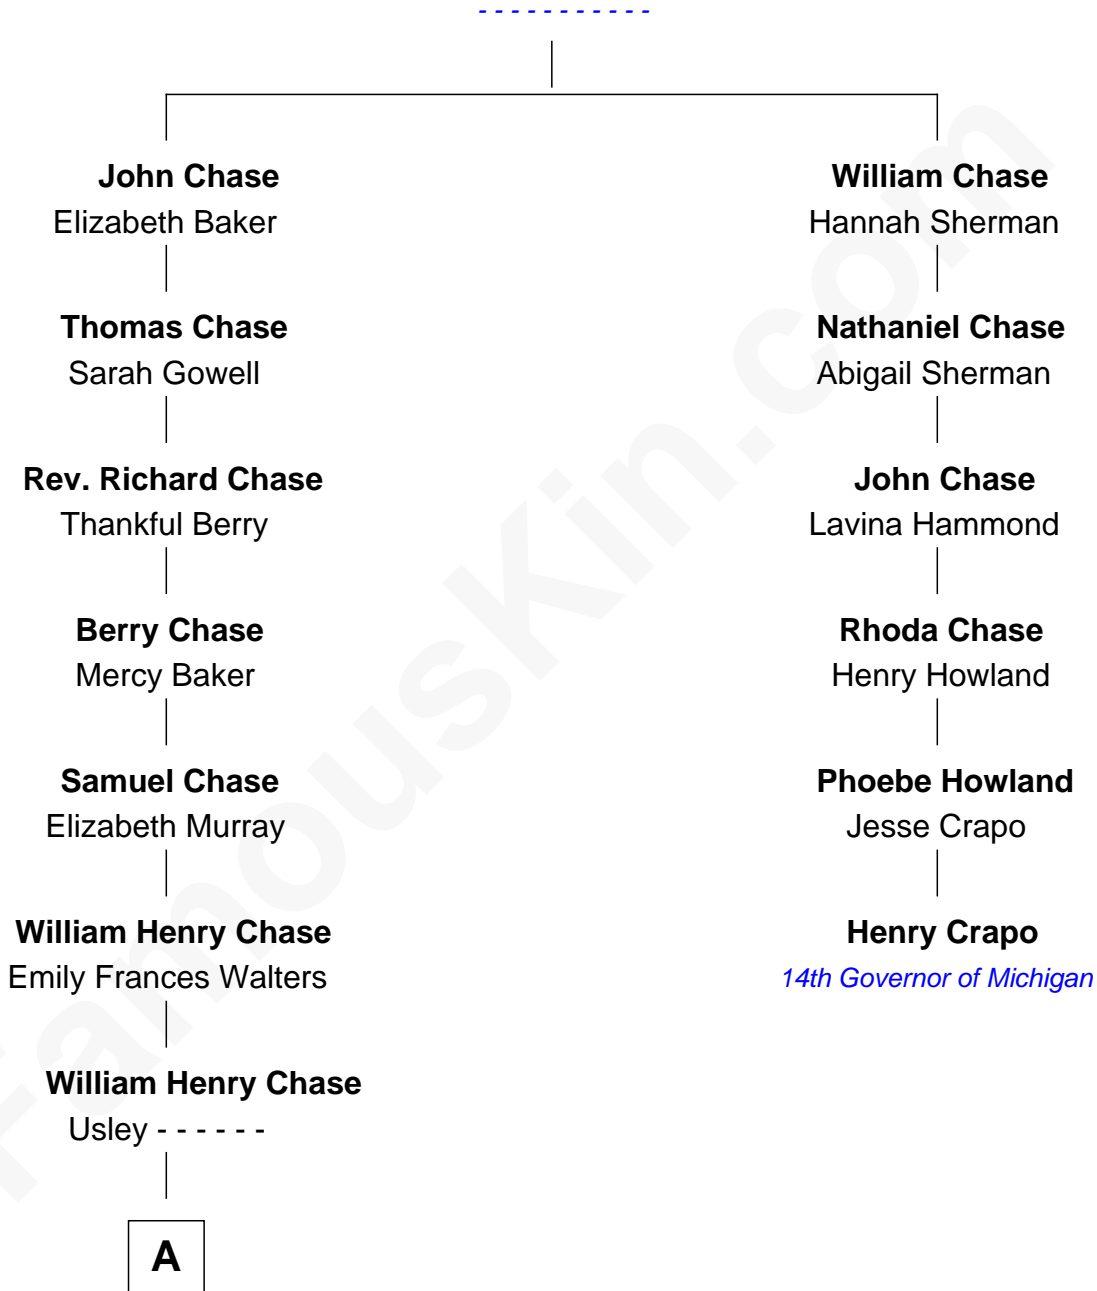

FamousKin.com Relationship Chart of

Pete Buttigieg

19th U.S. Secretary of Transportation

5th cousin 6 times removed of

Henry Crapo

14th Governor of Michigan

William Chase

A

—
Lena Chase

William Henry Neal

—
William Caswell Neal

Maye Louise Rasar

—
Zoe Anne Neal

Dr. John Willard Montgomery

—
Jennifer Anne Montgomery

Joseph Anthony Buttigieg