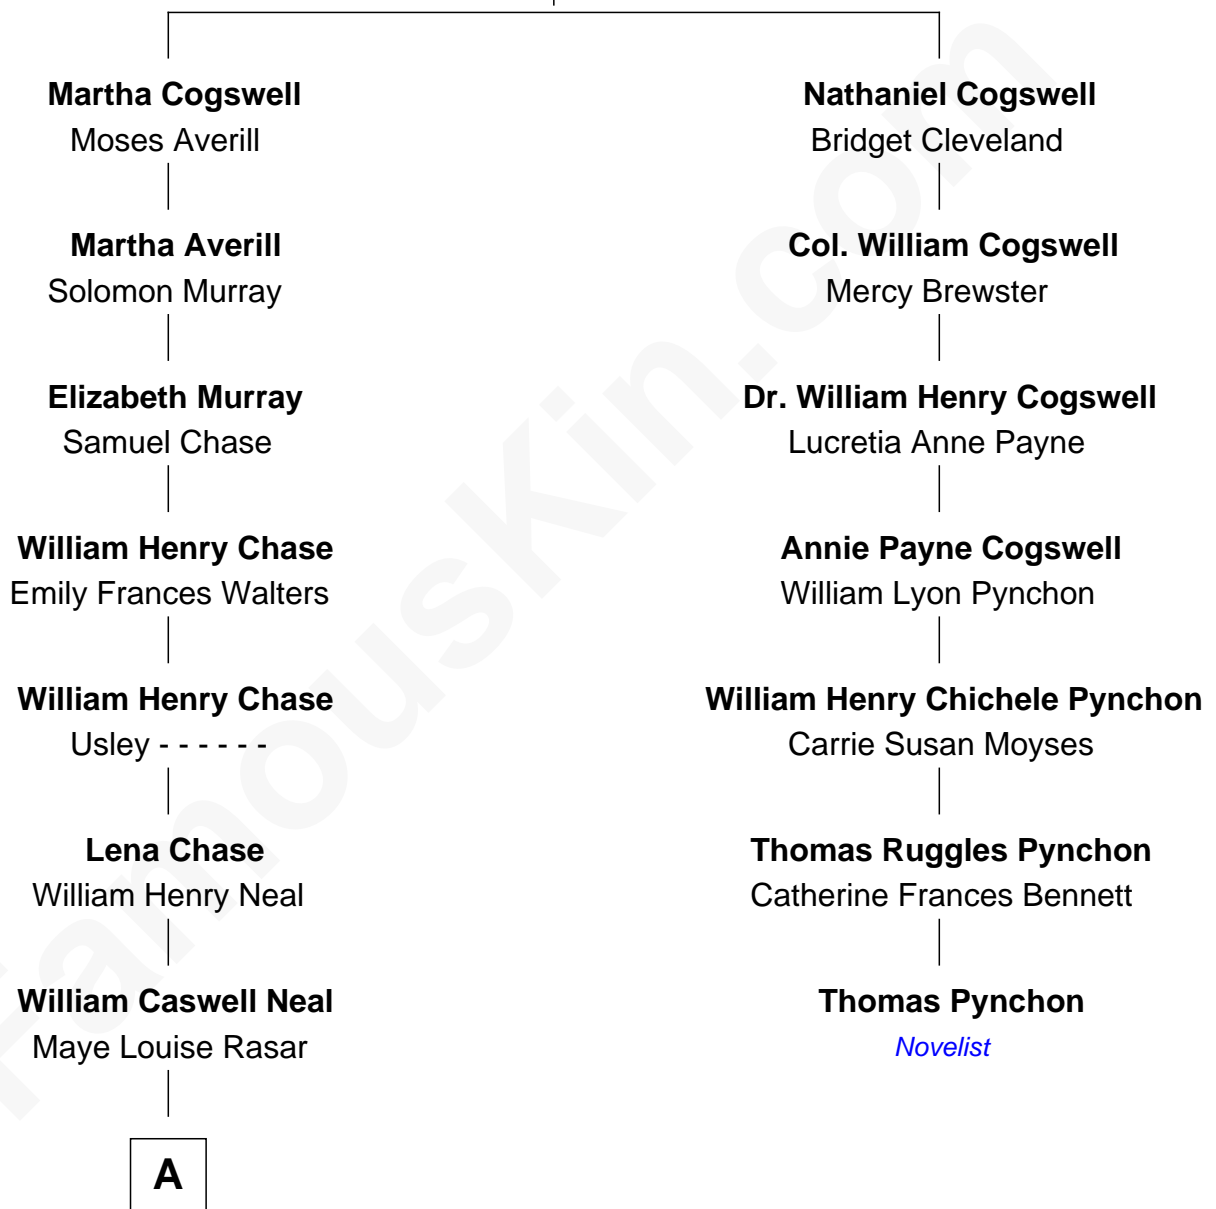

FamousKin.com Relationship Chart of

Pete Buttigieg

19th U.S. Secretary of Transportation

6th cousin 3 times removed of

Thomas Pynchon

American Novelist

Edward Cogswell

Hannah Brown

A

Zoe Anne Neal
Dr. John Willard Montgomery

Jennifer Anne Montgomery
Joseph Anthony Buttigieg

Pete Buttigieg
U.S. Secretary of Transportation

FamousKin.com