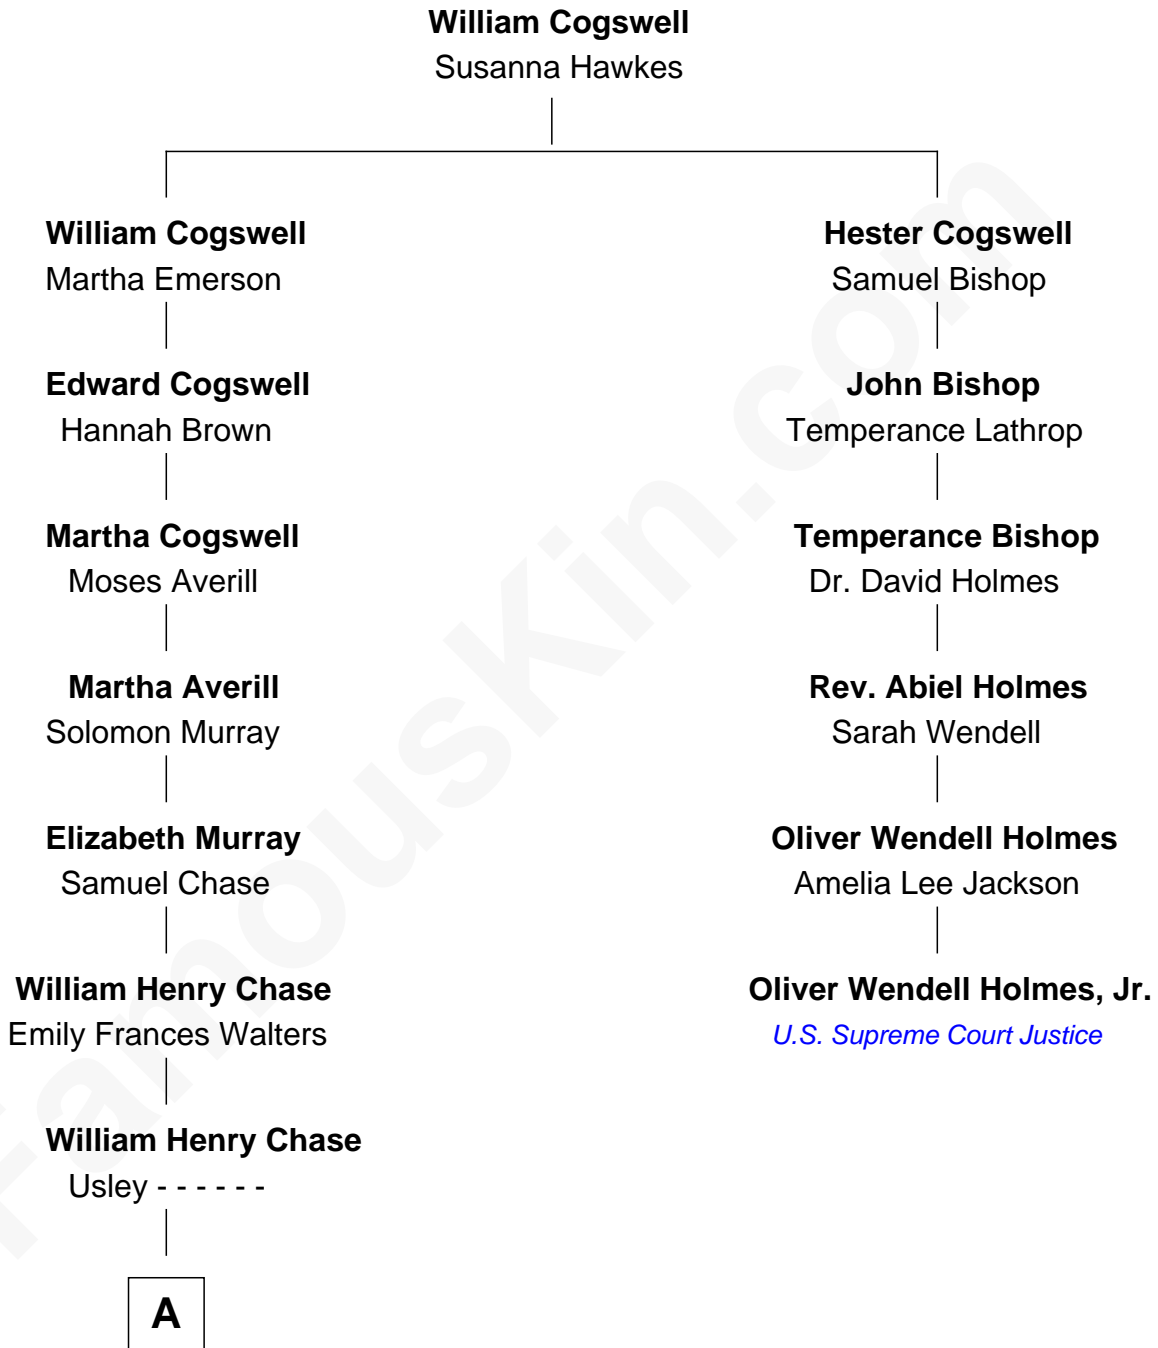

FamousKin.com

Relationship Chart of

Pete Buttigieg

19th U.S. Secretary of Transportation

5th cousin 6 times removed of

Oliver Wendell Holmes, Jr.
U.S. Supreme Court Justice

A

—
Lena Chase

William Henry Neal

—
William Caswell Neal

Maye Louise Rasar

—
Zoe Anne Neal

Dr. John Willard Montgomery

—
Jennifer Anne Montgomery

Joseph Anthony Buttigieg

—
Pete Buttigieg