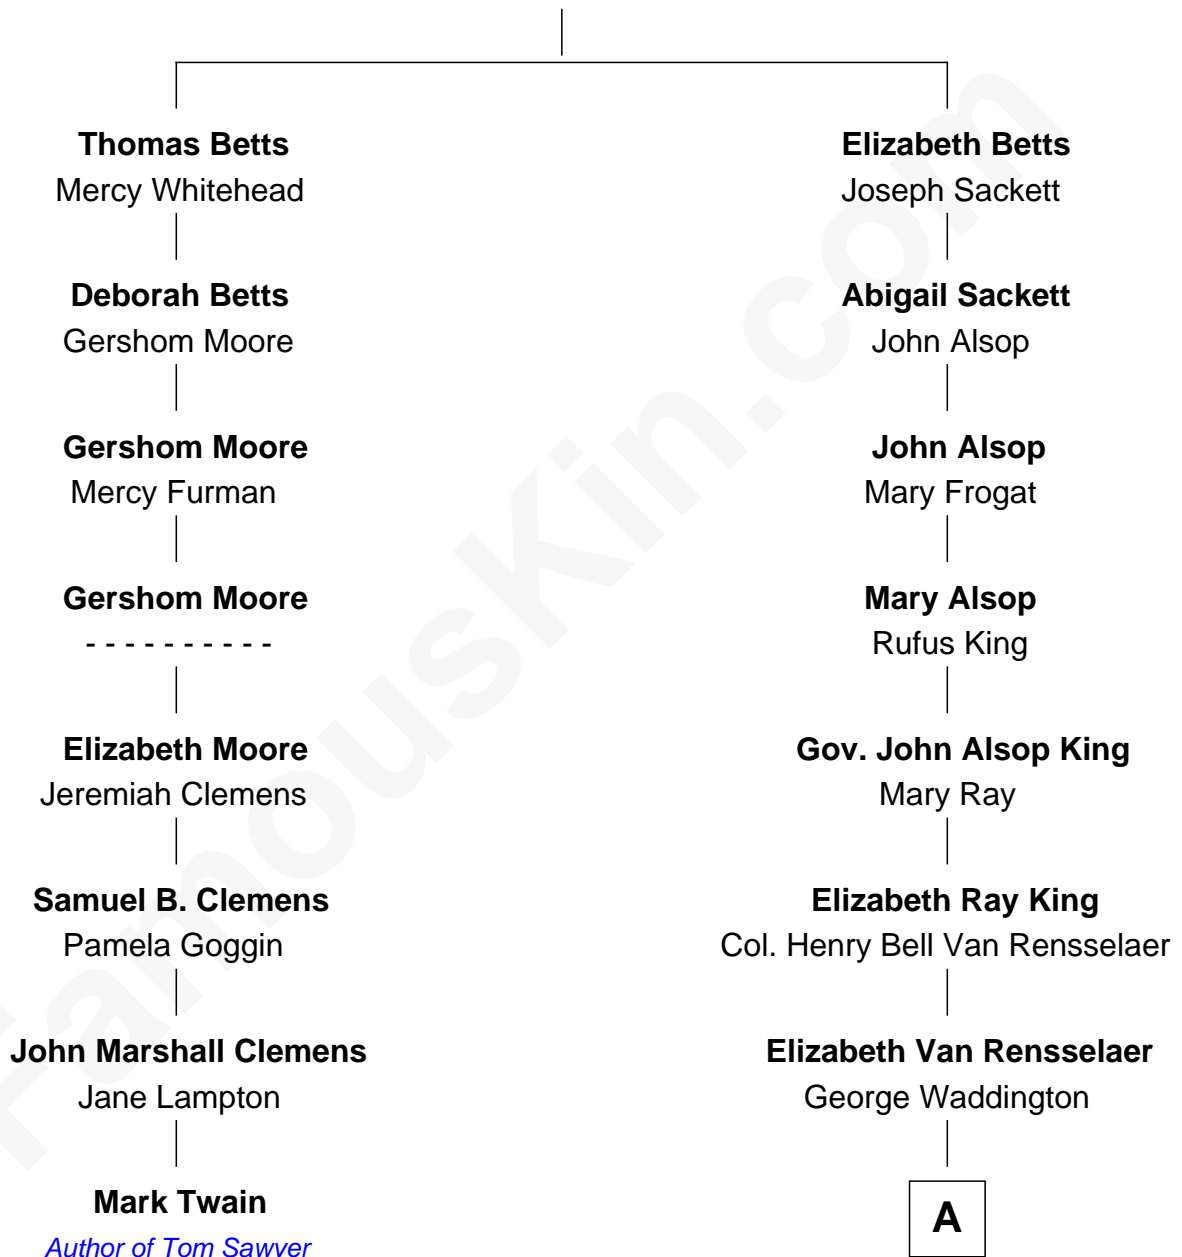

FamousKin.com Relationship Chart of

Mark Twain

Author of Tom Sawyer

7th cousin 1 time removed of

Jane Wyatt

TV and Movie Actress

Richard Betts
Joanna Chamberlain

A

Euphemia Van Rensselaer Waddington

Christopher Billopp Wyatt

Jane Wyatt

TV and Movie Actress

FamousKin.com