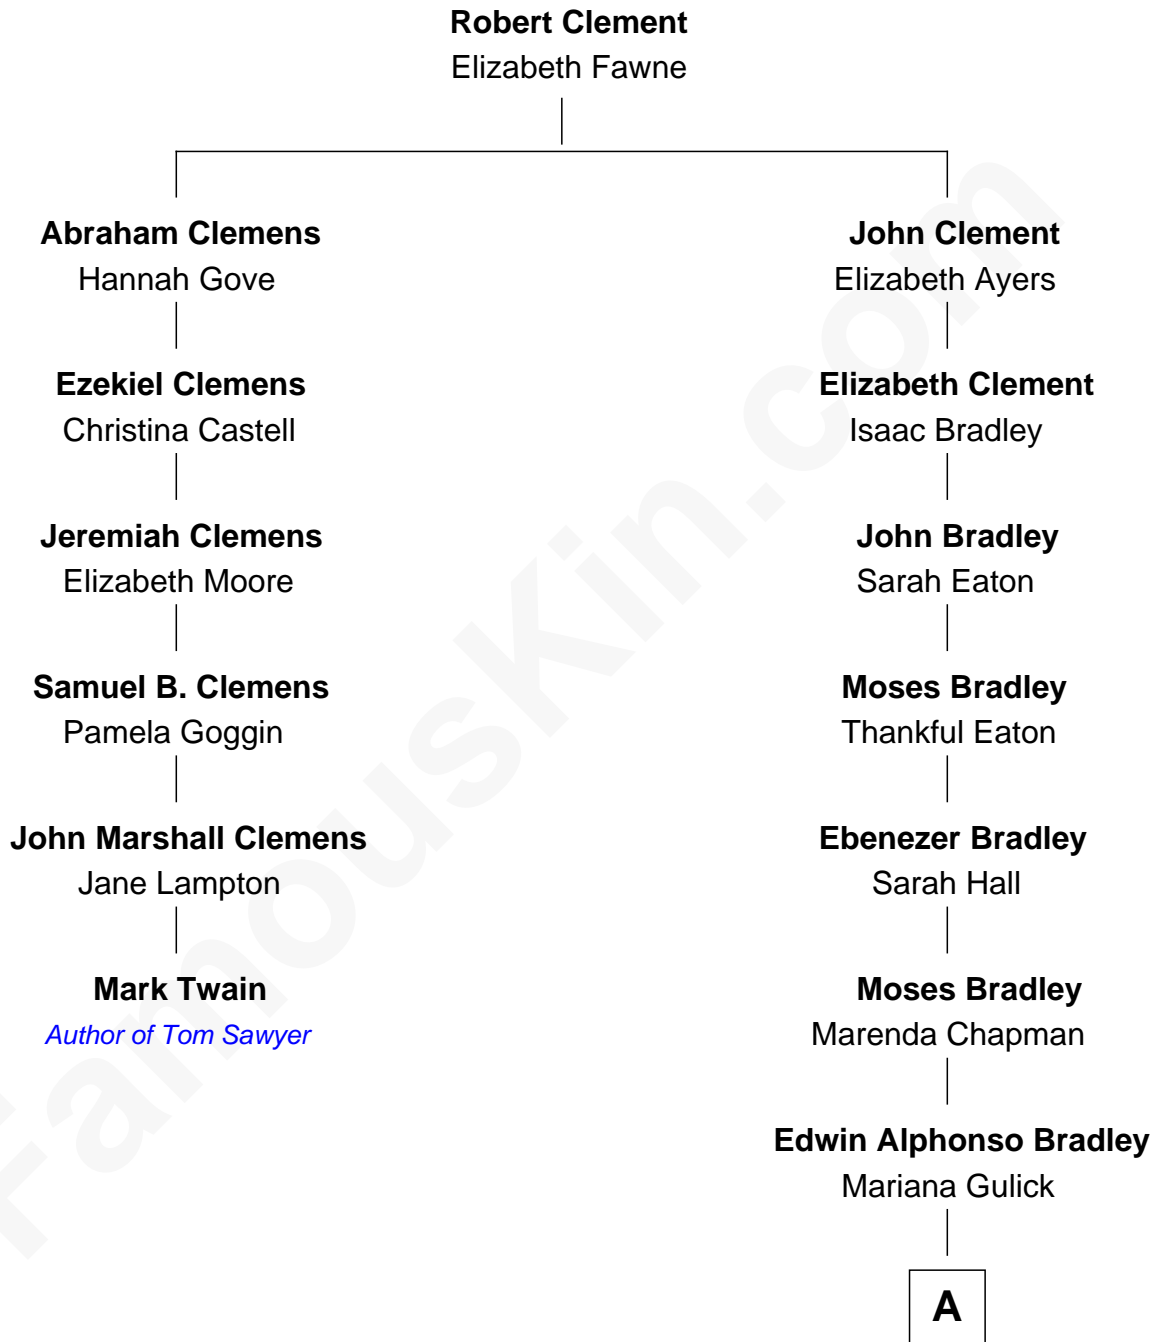

FamousKin.com Relationship Chart of

Mark Twain

Author of Tom Sawyer

5th cousin 5 times removed of

Billy Bush

TV Personality and Host

A

—
Harold Hall Bradley

Florence Van Vleck

—
Horace Russ Van Vleck Bradley

Cornelia Durant Robbins

—
Josephine Colwell Bradley

Jonathan James Bush

—
Billy Bush

TV Personality and Host