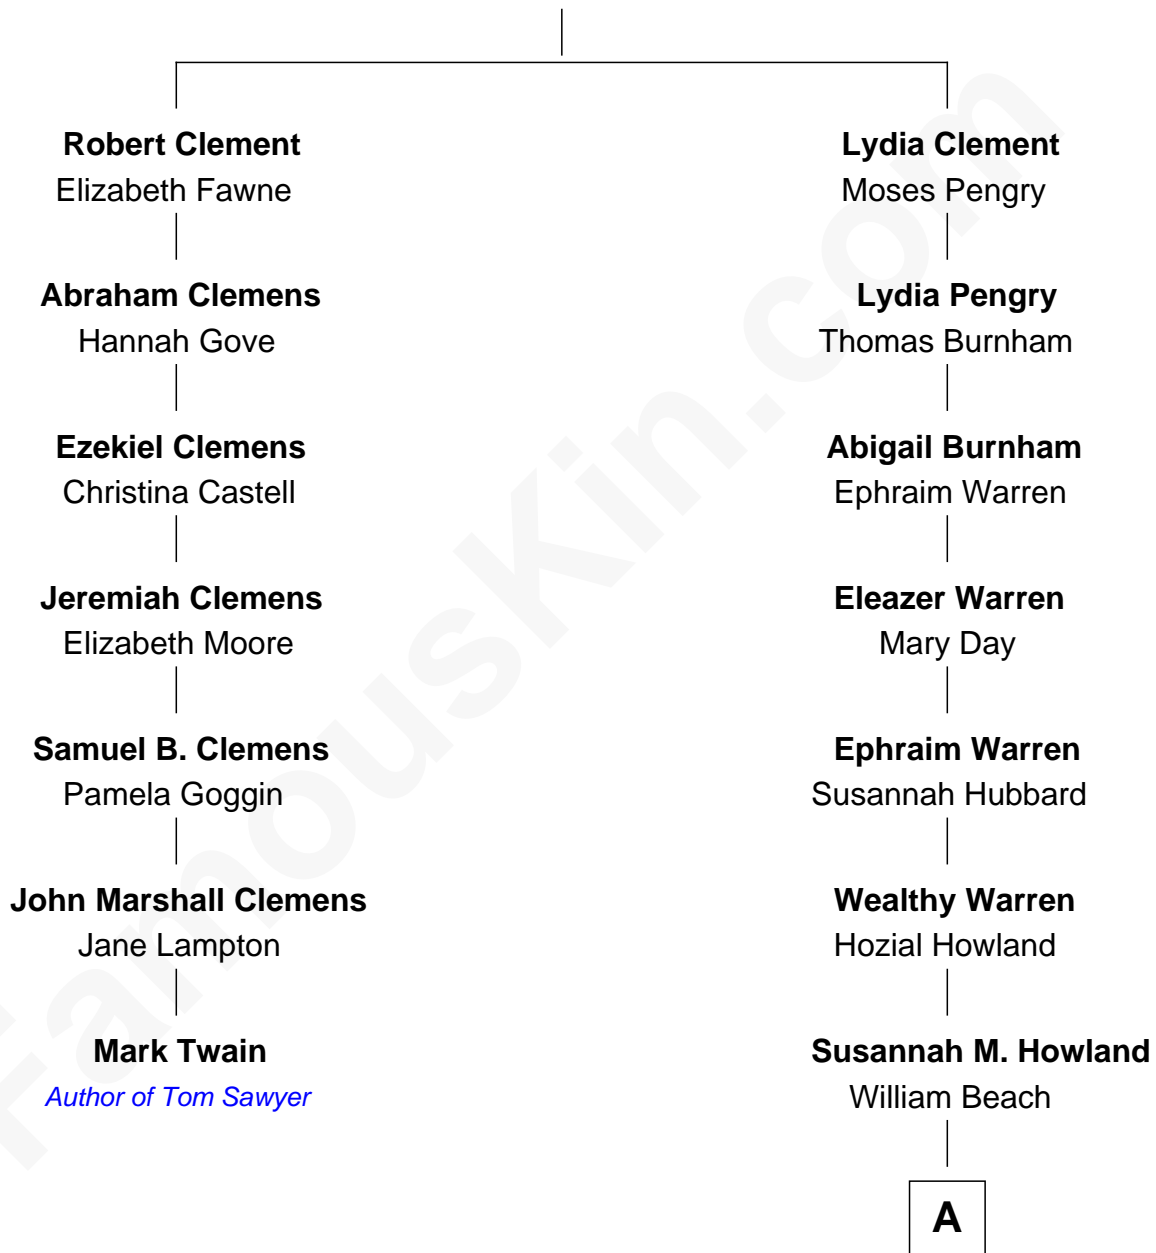

FamousKin.com Relationship Chart of

Mark Twain

Author of Tom Sawyer

6th cousin 6 times removed of

Brooklyn Decker

Fashion Model, TV and Movie Actress

Rev. Robert Clement

Lydia - - - - -

A

Rodney W. Beach
Margaretha Howland

William Howland Beach
Mabel Catherine Hurd

Jessie Beach
Andrew J. Decker

Frank Stephen Decker
Patricia Ann Frisch

Stephen Michael Decker
Tessa Renee Moore

Brooklyn Decker
Actress and Model

FamousKin.com