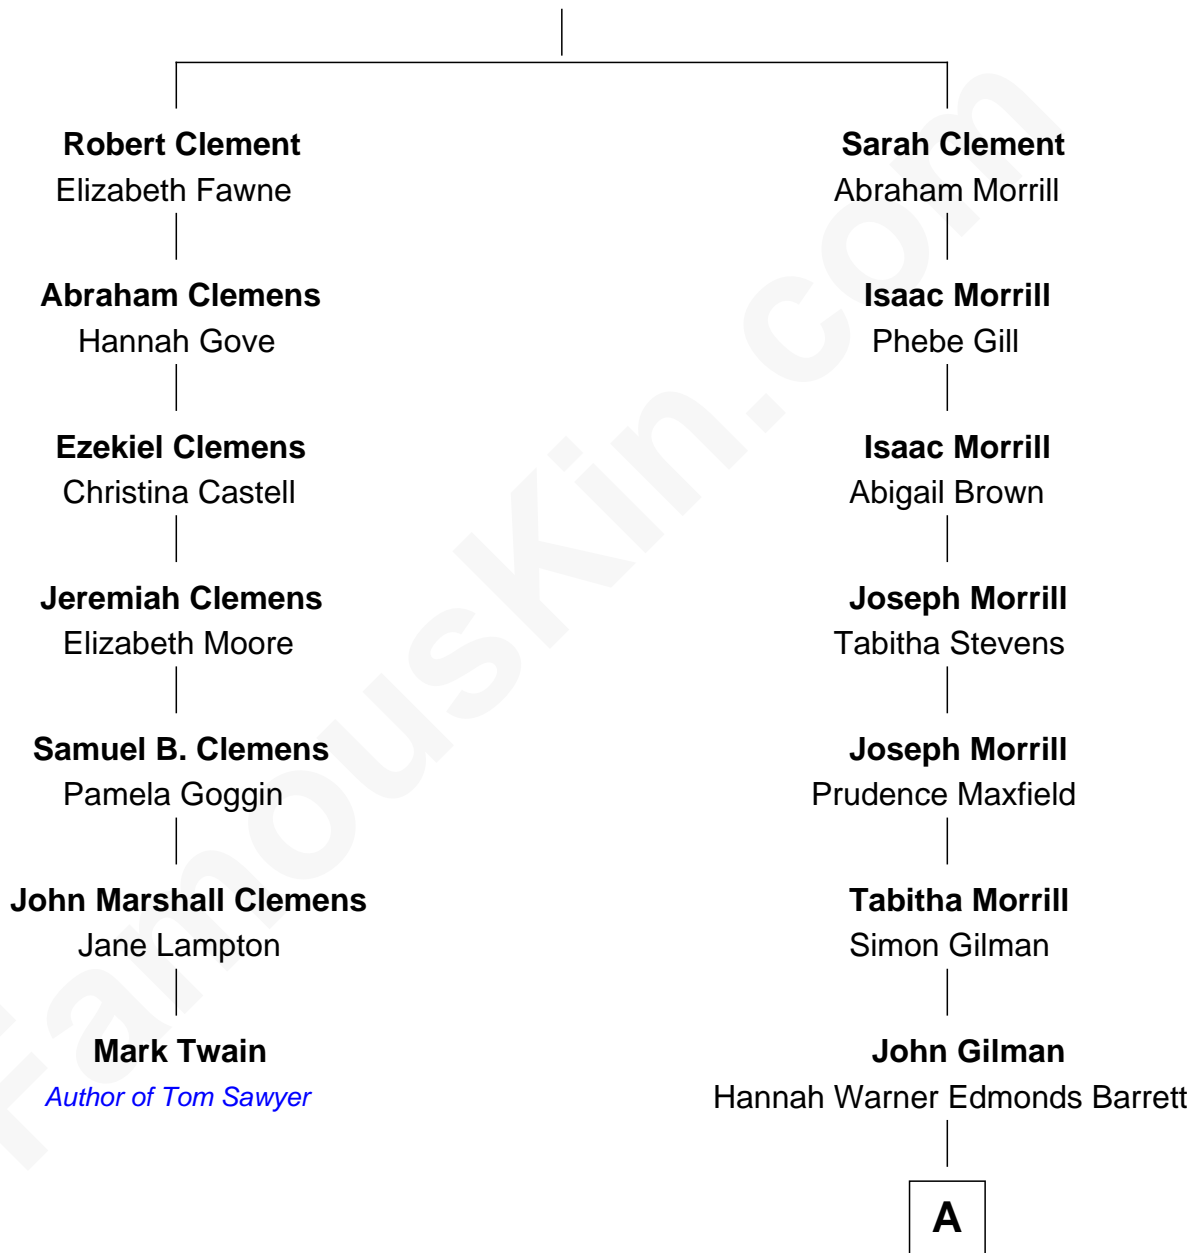

FamousKin.com Relationship Chart of

Mark Twain

Author of Tom Sawyer

6th cousin 3 times removed of

Frank G. Allen

51st Governor of Massachusetts

Rev. Robert Clement

Lydia - - - - -

A

|
John Henry Gilman

Mary Louisa Heath

|
Abbie Louise Gilman

Frank Mitchell Allen

|
Frank G. Allen

51st Governor of Massachusetts

FamousKin.com