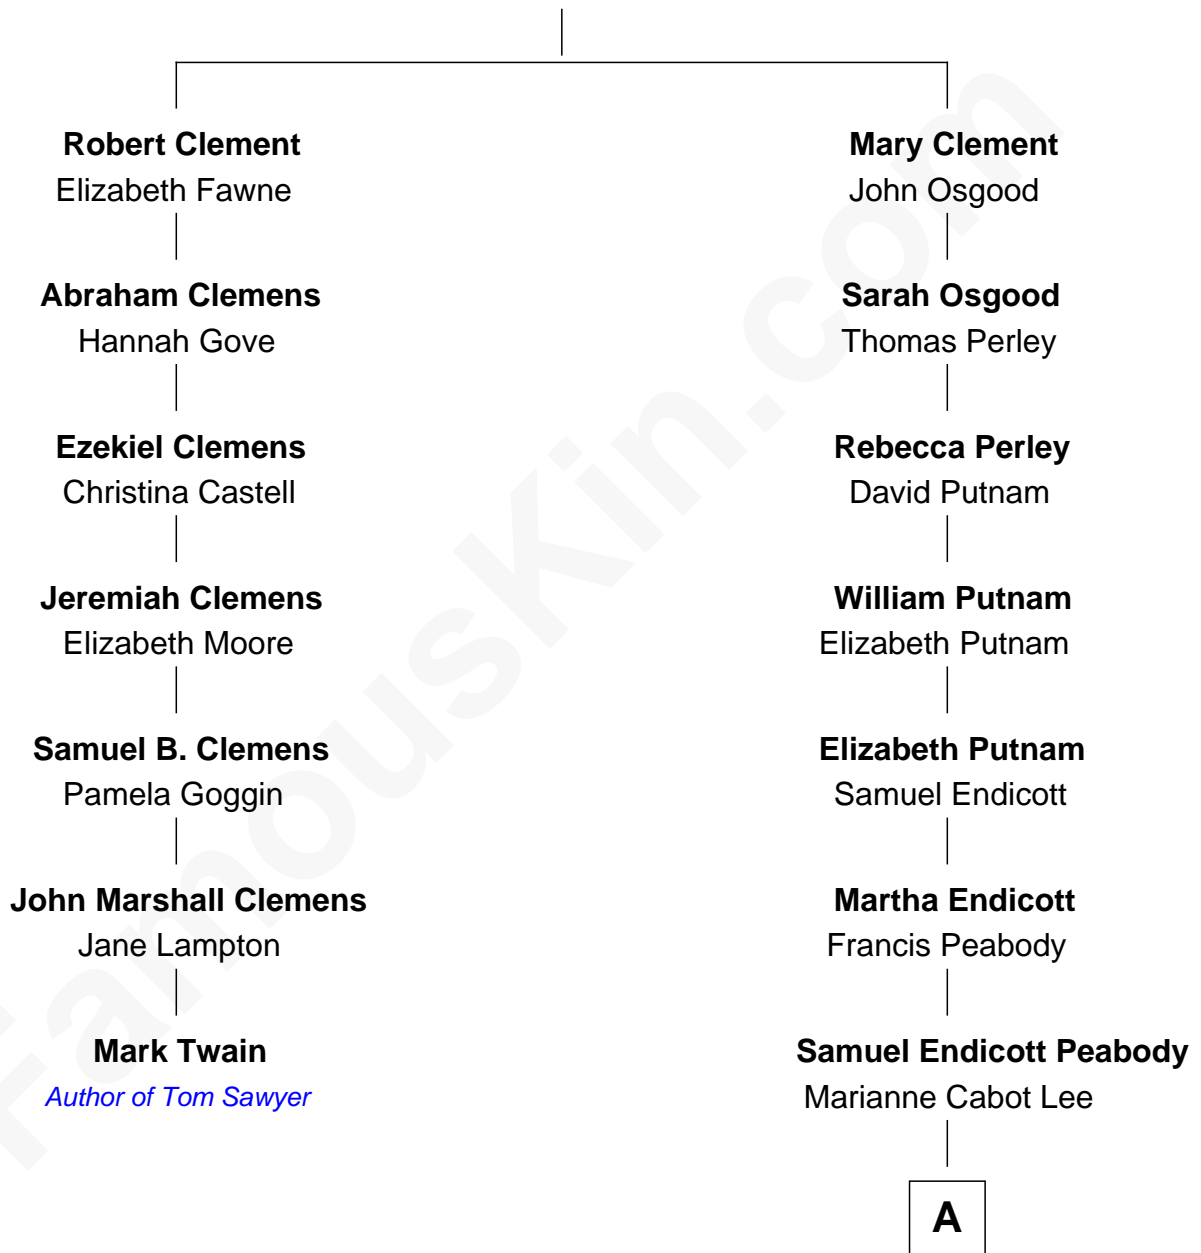

# FamousKin.com Relationship Chart of

**Mark Twain**

*Author of Tom Sawyer*

6th cousin 4 times removed of

**Kyra Sedgwick**

*TV and Movie Actress*

**Rev. Robert Clement**

Lydia - - - - -

Kyra Sedgwick photo by [Angela George](#) (CC BY-SA 3.0)