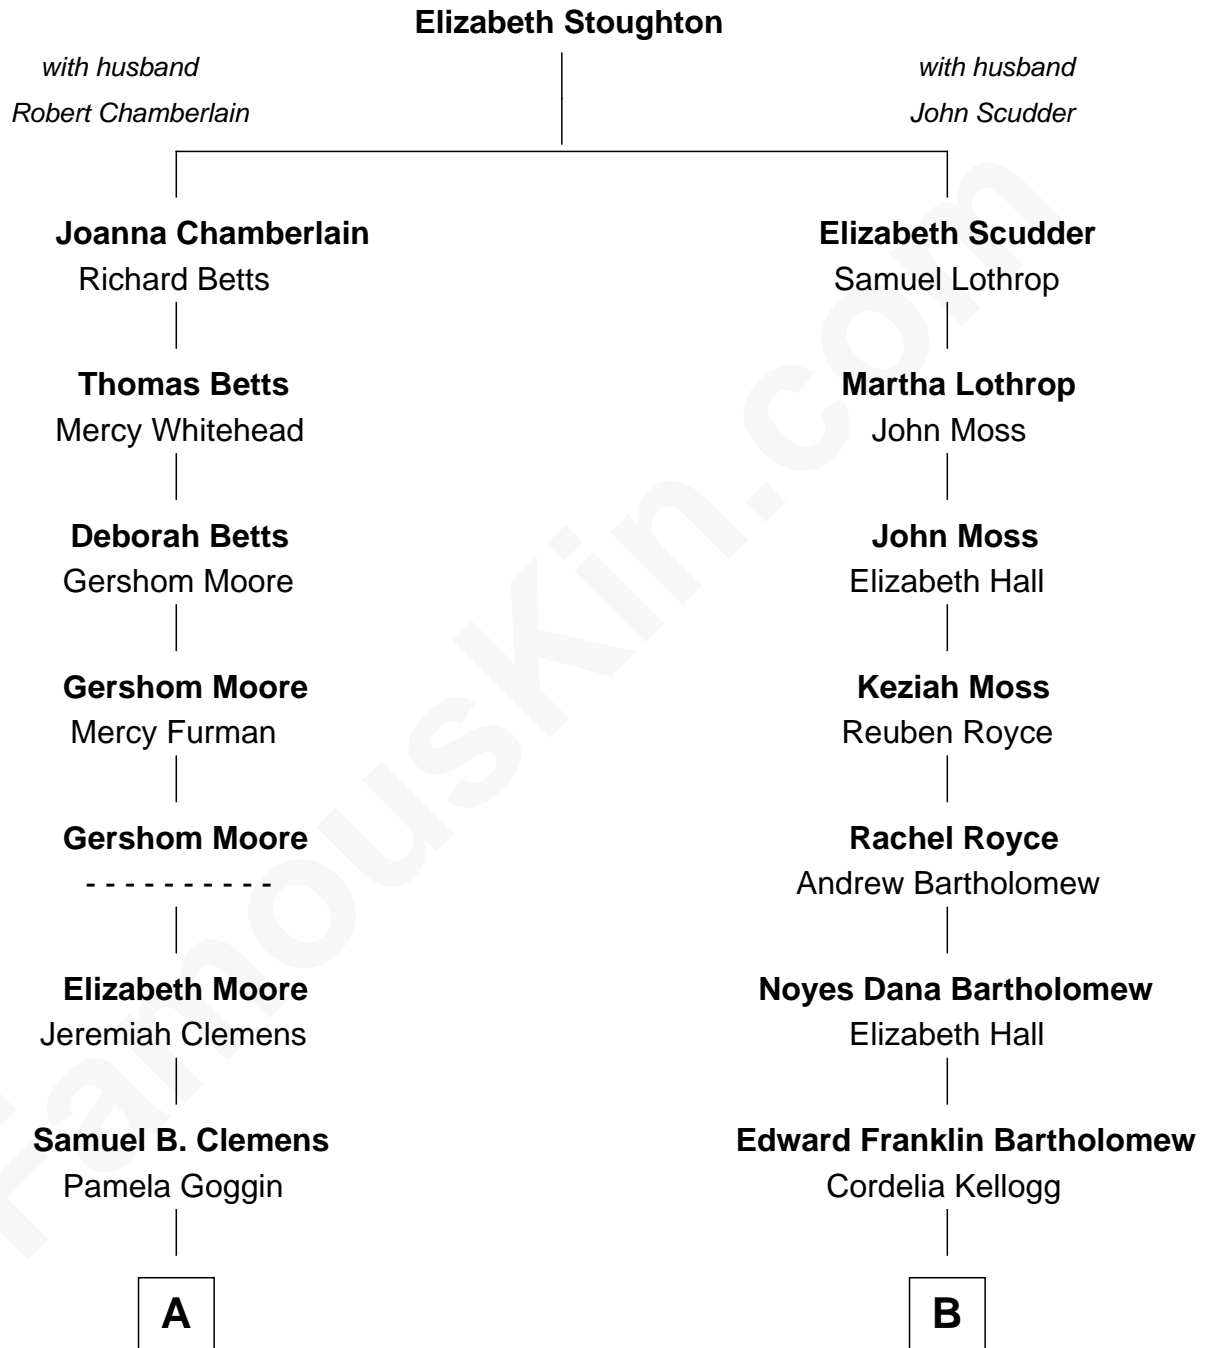

FamousKin.com Relationship Chart of

Mark Twain

Author of Tom Sawyer

8th cousin 2 times removed of

Clint Eastwood

TV & Film Actor and Director

FamousKin.com