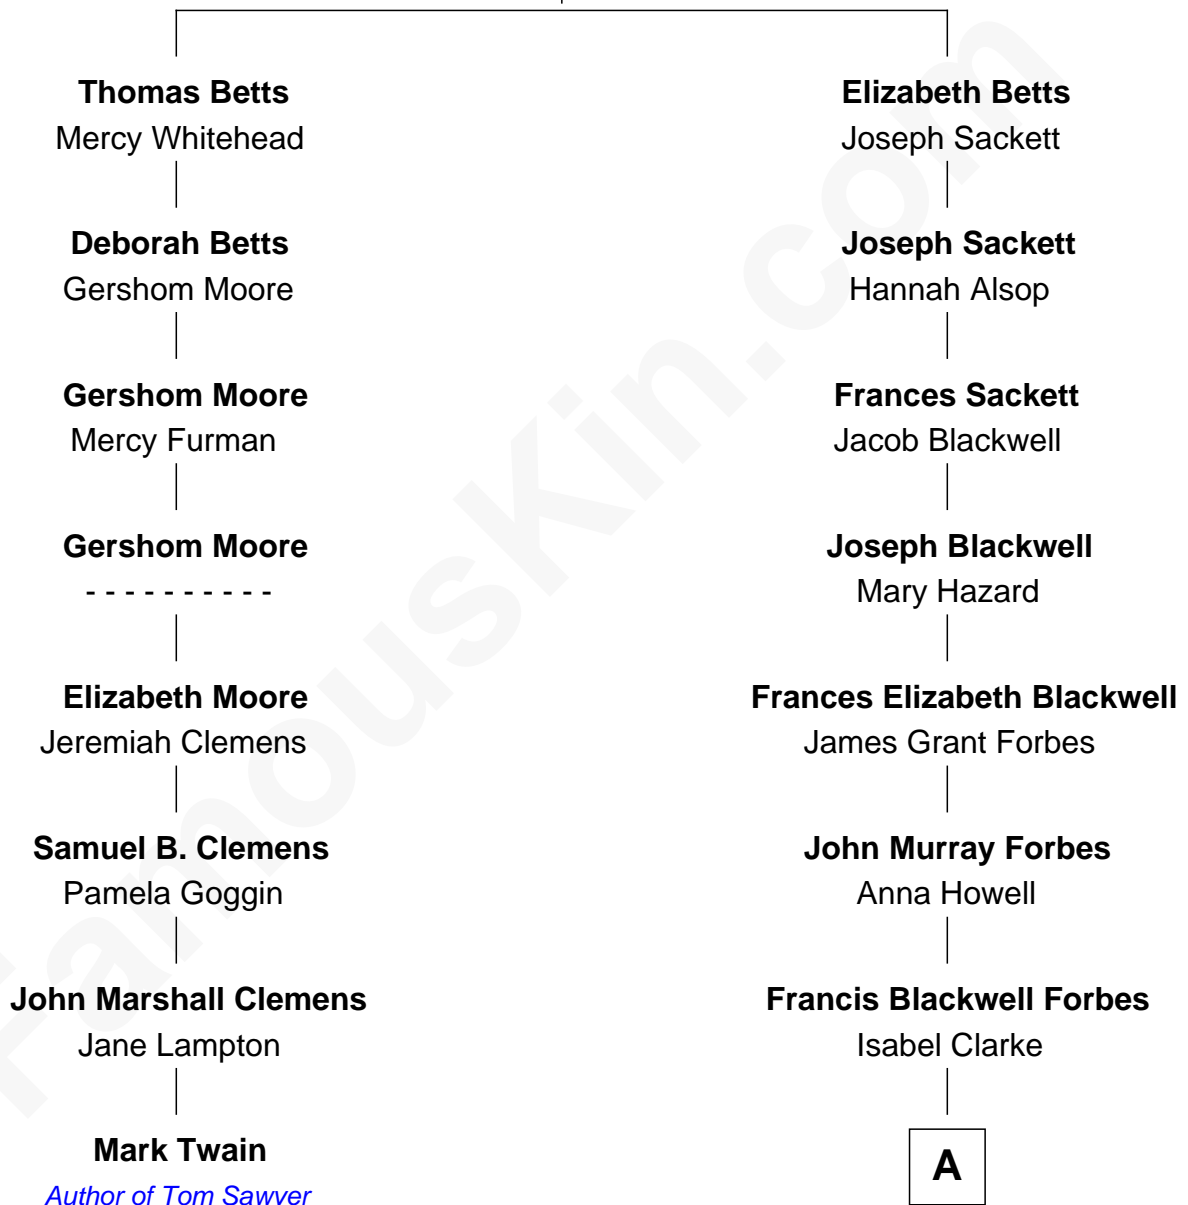

# FamousKin.com Relationship Chart of

**Mark Twain**

*Author of Tom Sawyer*

7th cousin 2 times removed of

**John Kerry**

*68th U.S. Secretary of State*

**Richard Betts**  
Joanna Chamberlain

**A**

James Grant Forbes  
Margaret Tyndal Winthrop

Rosemary Isabel Forbes  
Richard John Kerry

John Kerry  
*68th U.S. Secretary of State*

FamousKin.com