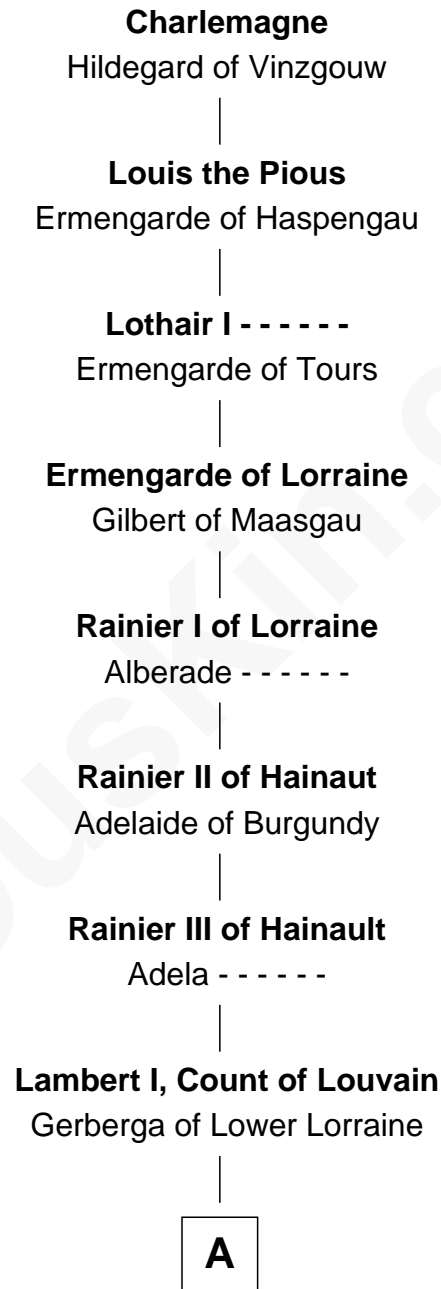

# FamousKin.com Relationship Chart of

**Mark Twain**

*Author of Tom Sawyer*

**36th Great-grandson of**

**Charlemagne**

*King of the Franks*

**A**

**Mathilde of Louvain**  
Eustace I of Boulogne

**Lambert II of Lens**  
Adelaide of Normandy

**Judith of Lens**  
Waltheof II of Northumbria

**Maud of Northumberland**  
Simon I de St. Liz

**Maud de St. Liz**  
Saher I de Quincy

**Alice de St. Liz**  
Roger de Huntingfield

**Sir William de Huntingfield**  
Isabel FitzWilliam

**Sarah de Huntingfield**  
Richard de Keynes

**Richard de Keynes**  
Alice de Mankesy

**Joan de Keynes**  
Sir Roger Lewknor

**B**

**B**

**Sir Thomas Lewknor**

Sybil - - - - -

**Sir Roger Lewknor**

Katherine Bardolf

| Probable

**Beatrix Lewknor**

Ralph Roper

| Probable

**Edmond Roper**