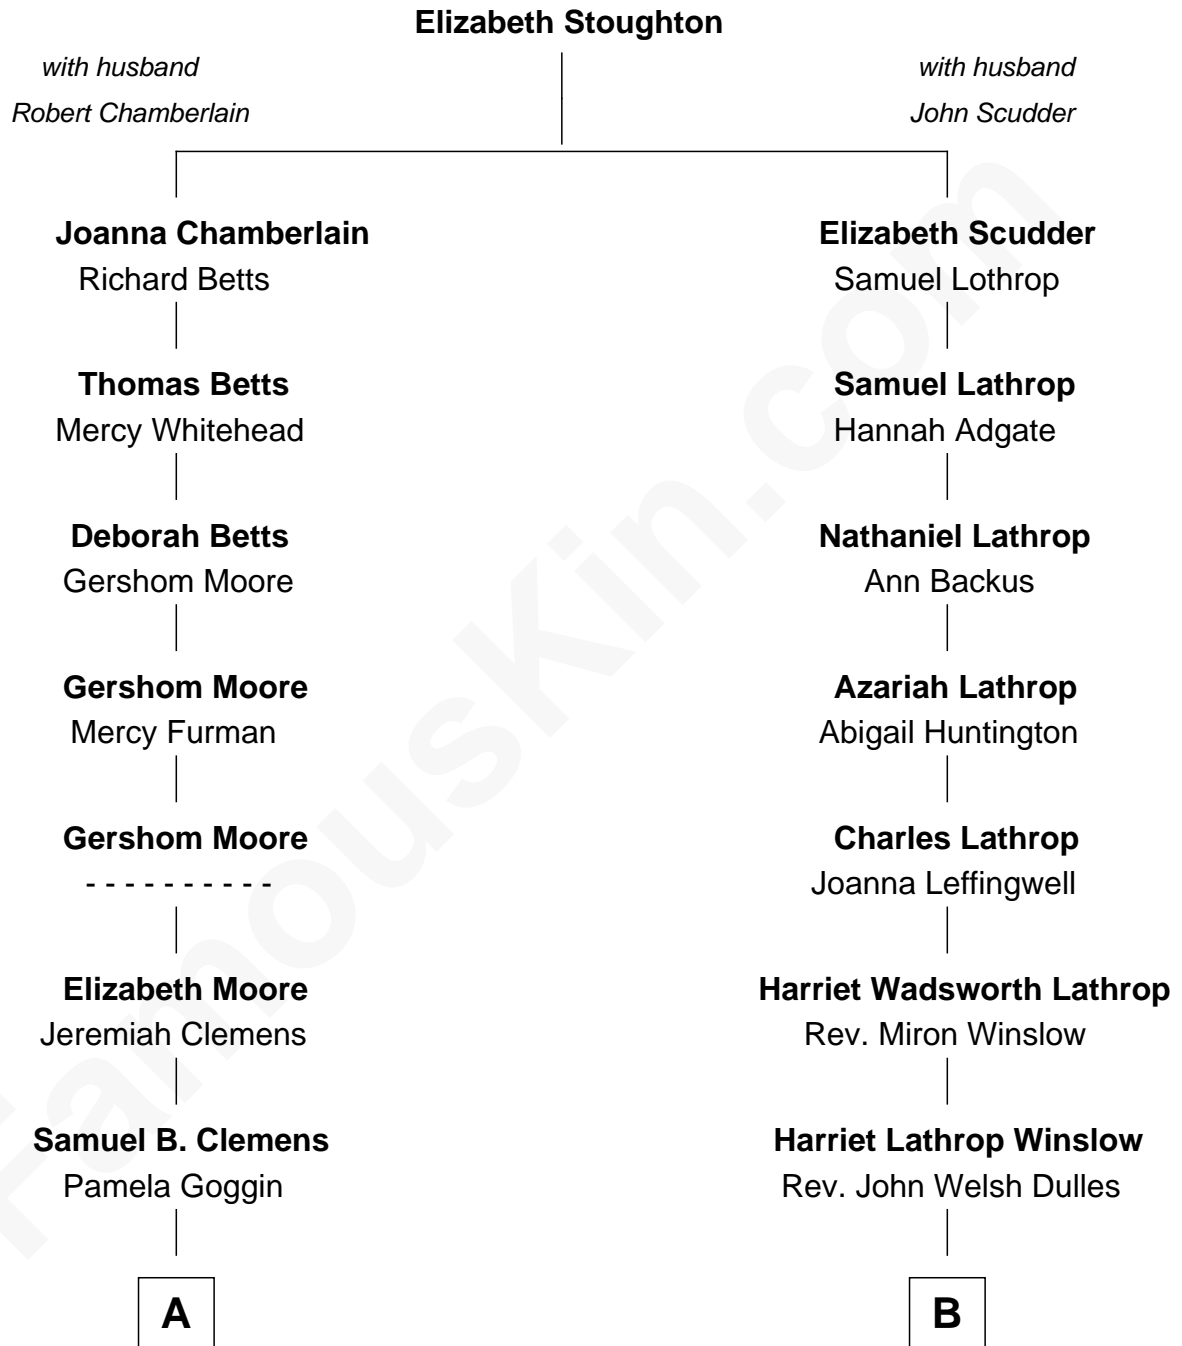

FamousKin.com Relationship Chart of

Mark Twain

Author of Tom Sawyer

8th cousin of

Allen Dulles

5th Director of the C.I.A.

A

John Marshall Clemens

Jane Lampton

Mark Twain

Author of Tom Sawyer

B

Allen Macy Dulles

Edith Foster

Allen Dulles

5th Director of the C.I.A.