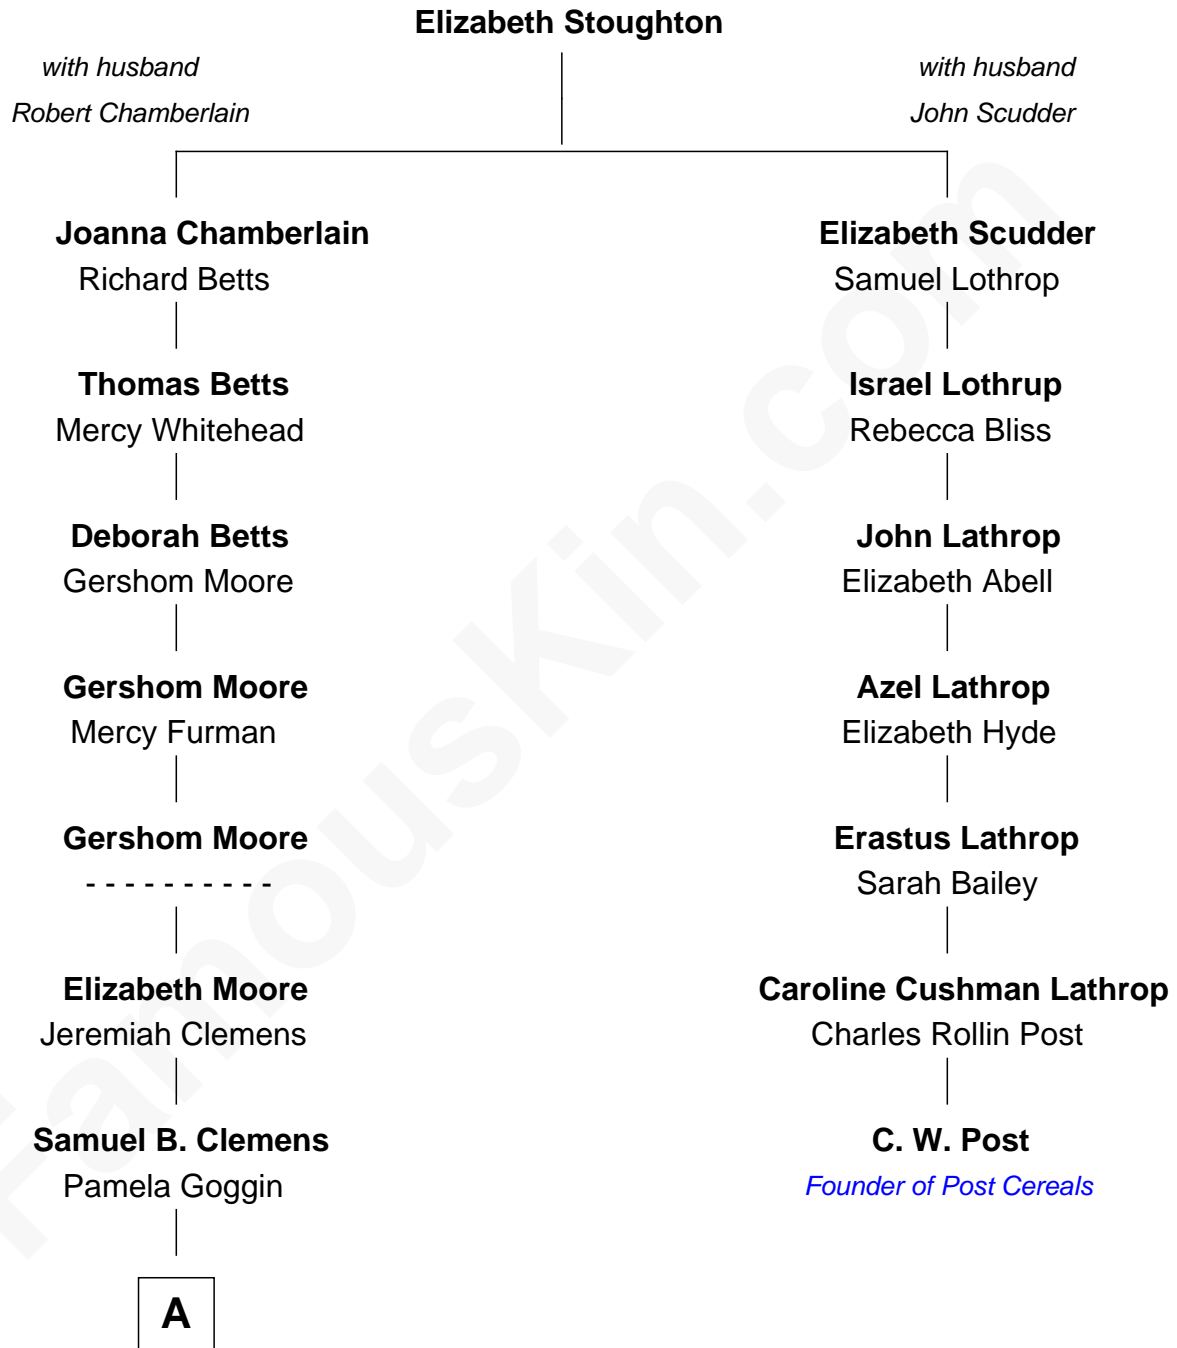

FamousKin.com Relationship Chart of

Mark Twain

Author of Tom Sawyer

6th cousin 2 times removed of

C. W. Post

Founder of Post Cereals

A

John Marshall Clemens

Jane Lampton

Mark Twain

Author of Tom Sawyer

FamousKin.com