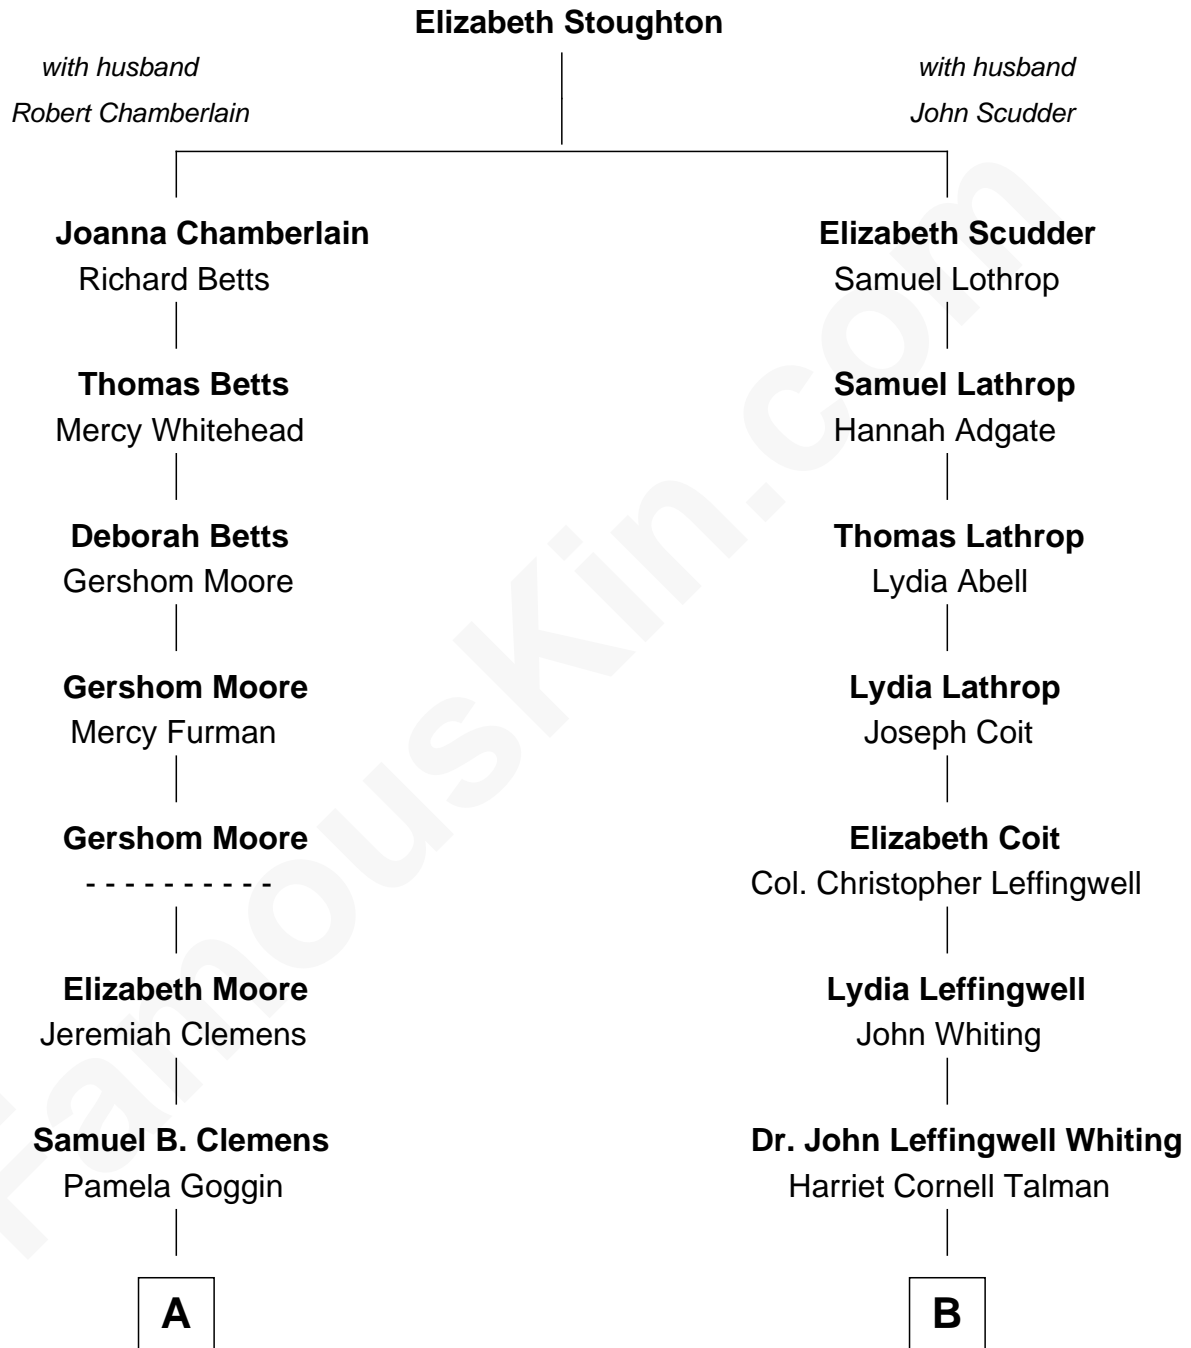

FamousKin.com Relationship Chart of

Mark Twain

Author of Tom Sawyer

8th cousin 3 times removed of

Adlai Stevenson III

U.S. Senator from Illinois

A

John Marshall Clemens

Jane Lampton

Mark Twain

Author of Tom Sawyer

B

John Talman Whiting

Mary Sophia Hill

Mary DeGama Whiting

William Borden