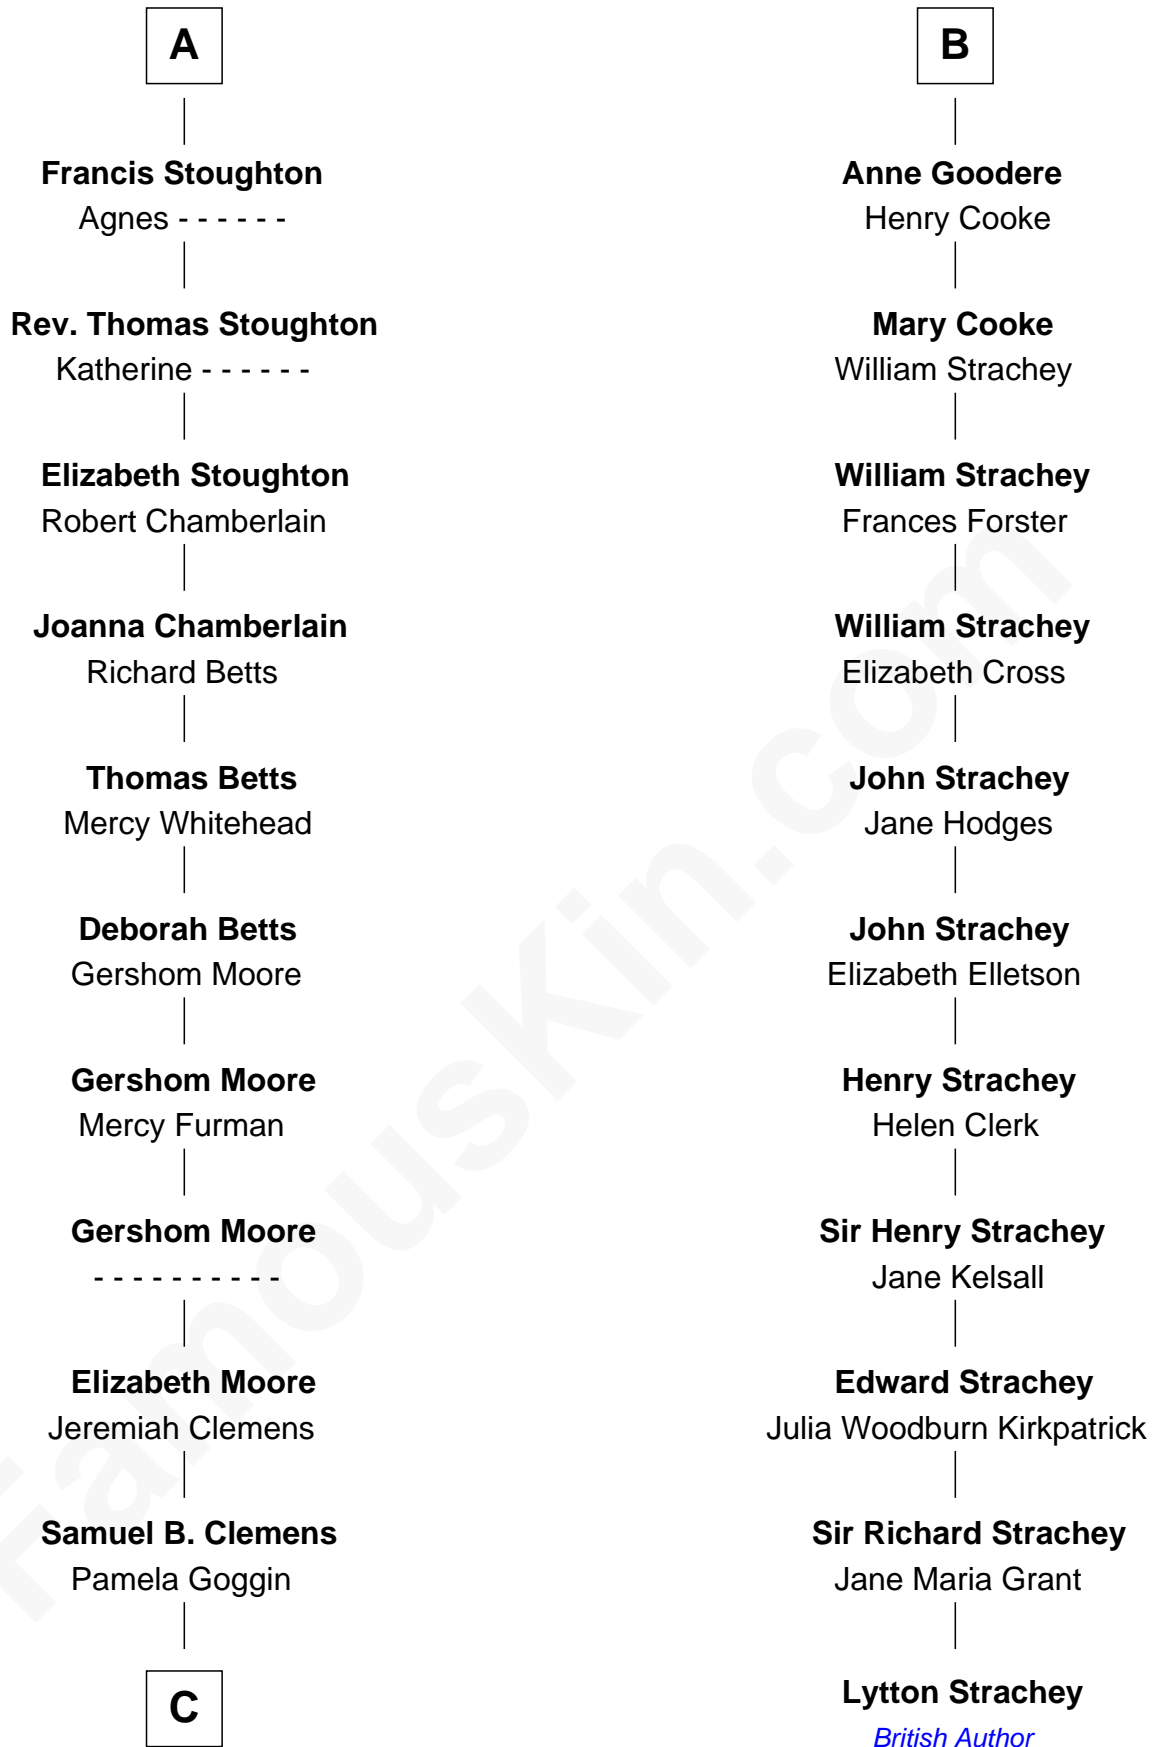

FamousKin.com Relationship Chart of

Mark Twain

Author of Tom Sawyer

17th cousin 1 time removed of

Lytton Strachey

Author and Co-Founder of Bloomsbury Group

Sir Roger Lewknor

Katherine Bardolf

C

John Marshall Clemens

Jane Lampton

Mark Twain

Author of Tom Sawyer

FamousKin.com