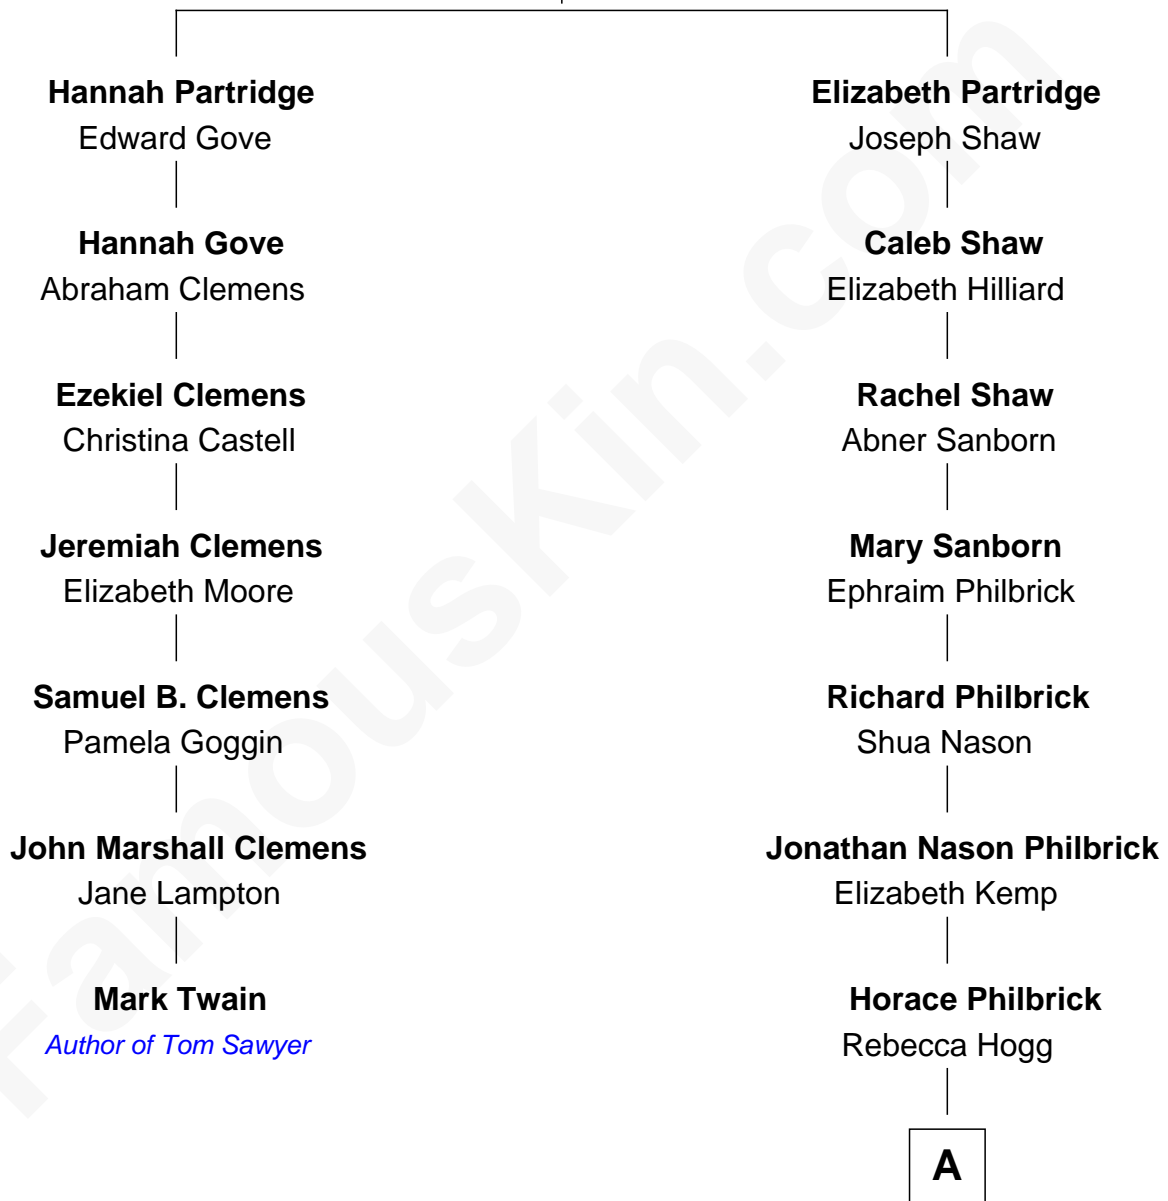

FamousKin.com Relationship Chart of

Mark Twain

Author of Tom Sawyer

6th cousin 5 times removed of

Nathaniel Philbrick

Author of In the Heart of the Sea

William Partridge

Ann Spicer

A

Horace R. Philbrick
Susan Rebecca Furnald

Charles H. Philbrick
Anna Louise Dunlap

Clarence Horace Philbrick
Mary Fredrika Koopman

Thomas L. Philbrick
Marianne Dennis

Nathaniel Philbrick
Author, [In the Heart of the Sea](#)