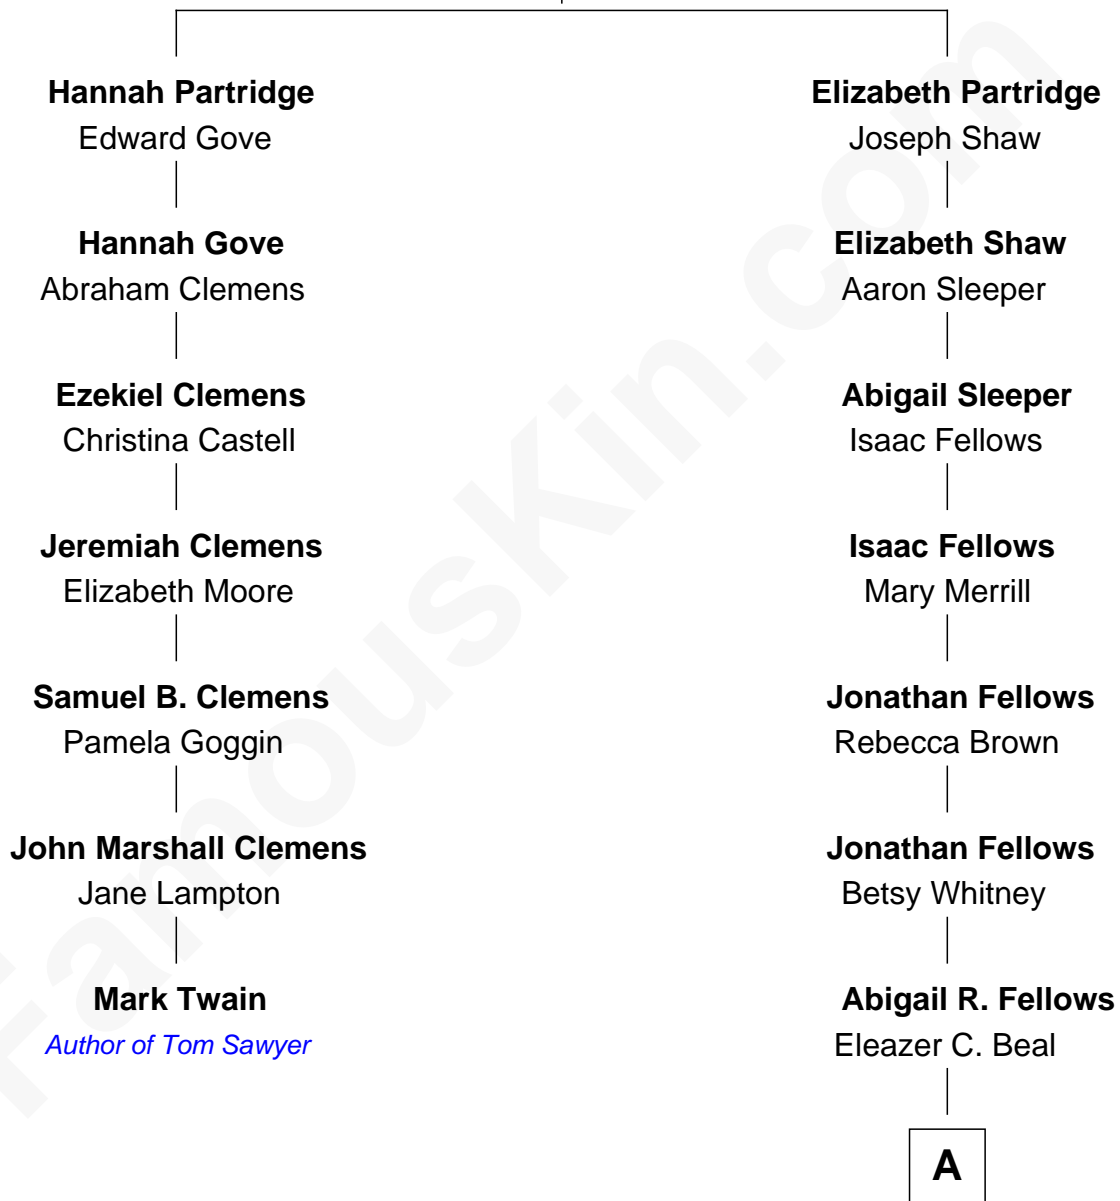

FamousKin.com Relationship Chart of

Mark Twain

Author of Tom Sawyer

6th cousin 4 times removed of

Harry Chapin

Singer and Songwriter

William Partridge

Ann Spicer

A

Arabel Fellows Beal

Ira Bushnell Forbes

Abigail Beal Forbes

James Ormsbee Chapin

James Forbes Chapin

Jeanne Elspeth Burke

Harry Chapin