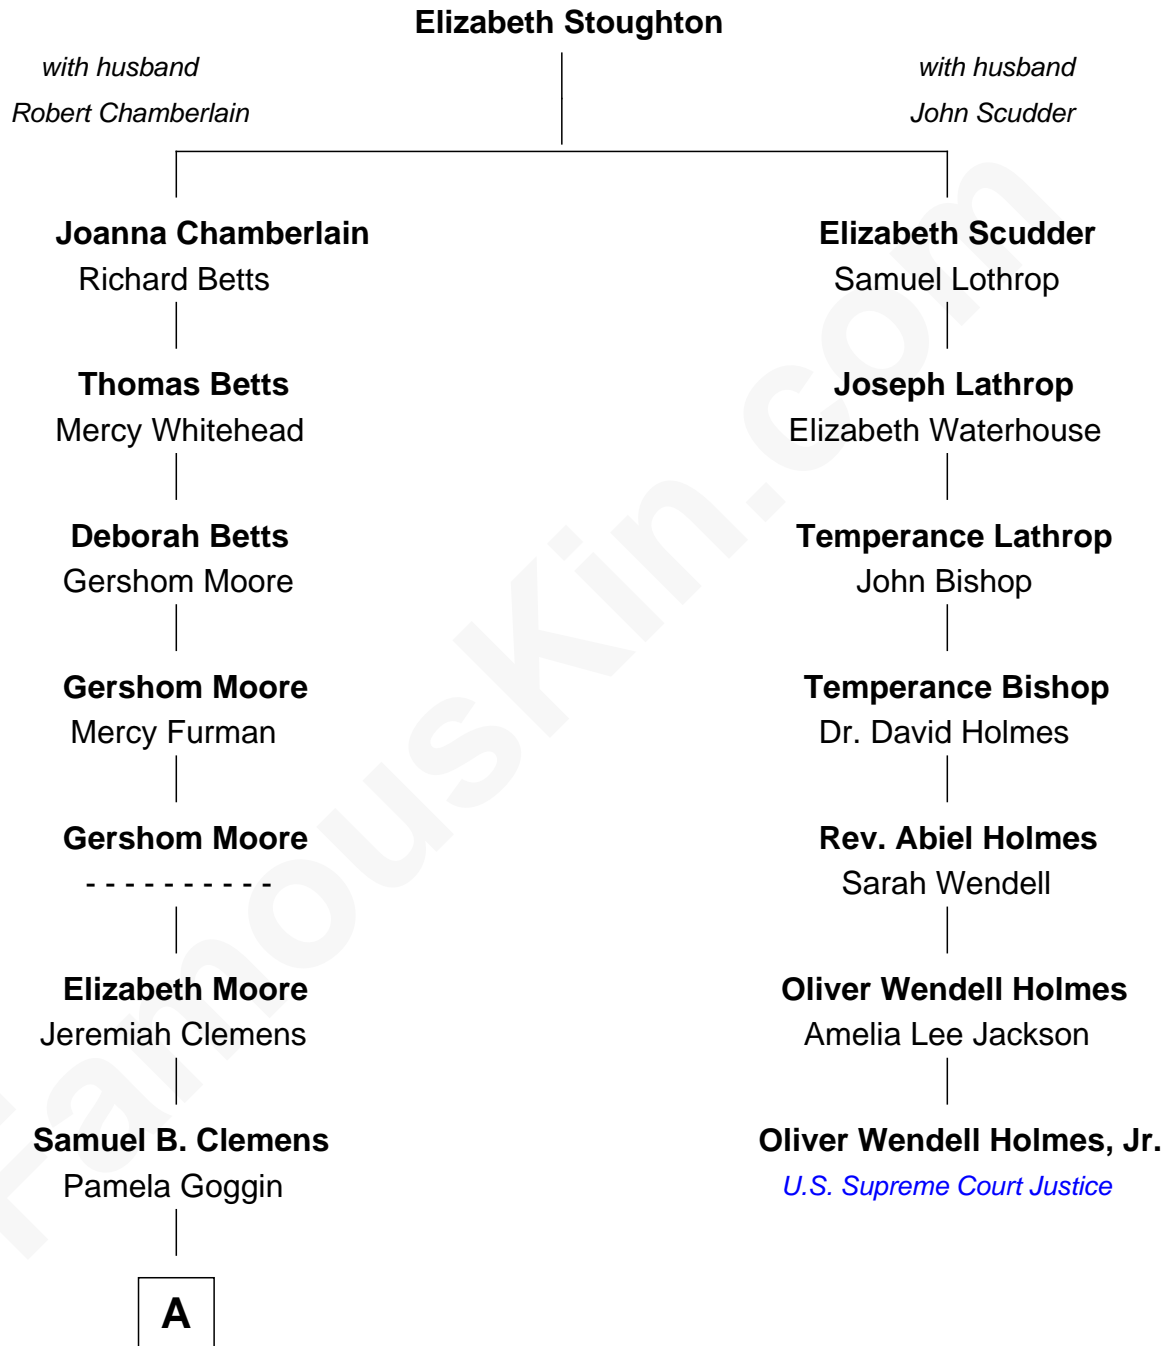

# FamousKin.com

## Relationship Chart of

### Mark Twain

*Author of Tom Sawyer*

6th cousin 2 times removed of

**Oliver Wendell Holmes, Jr.**  
*U.S. Supreme Court Justice*

A

John Marshall Clemens

Jane Lampton

Mark Twain