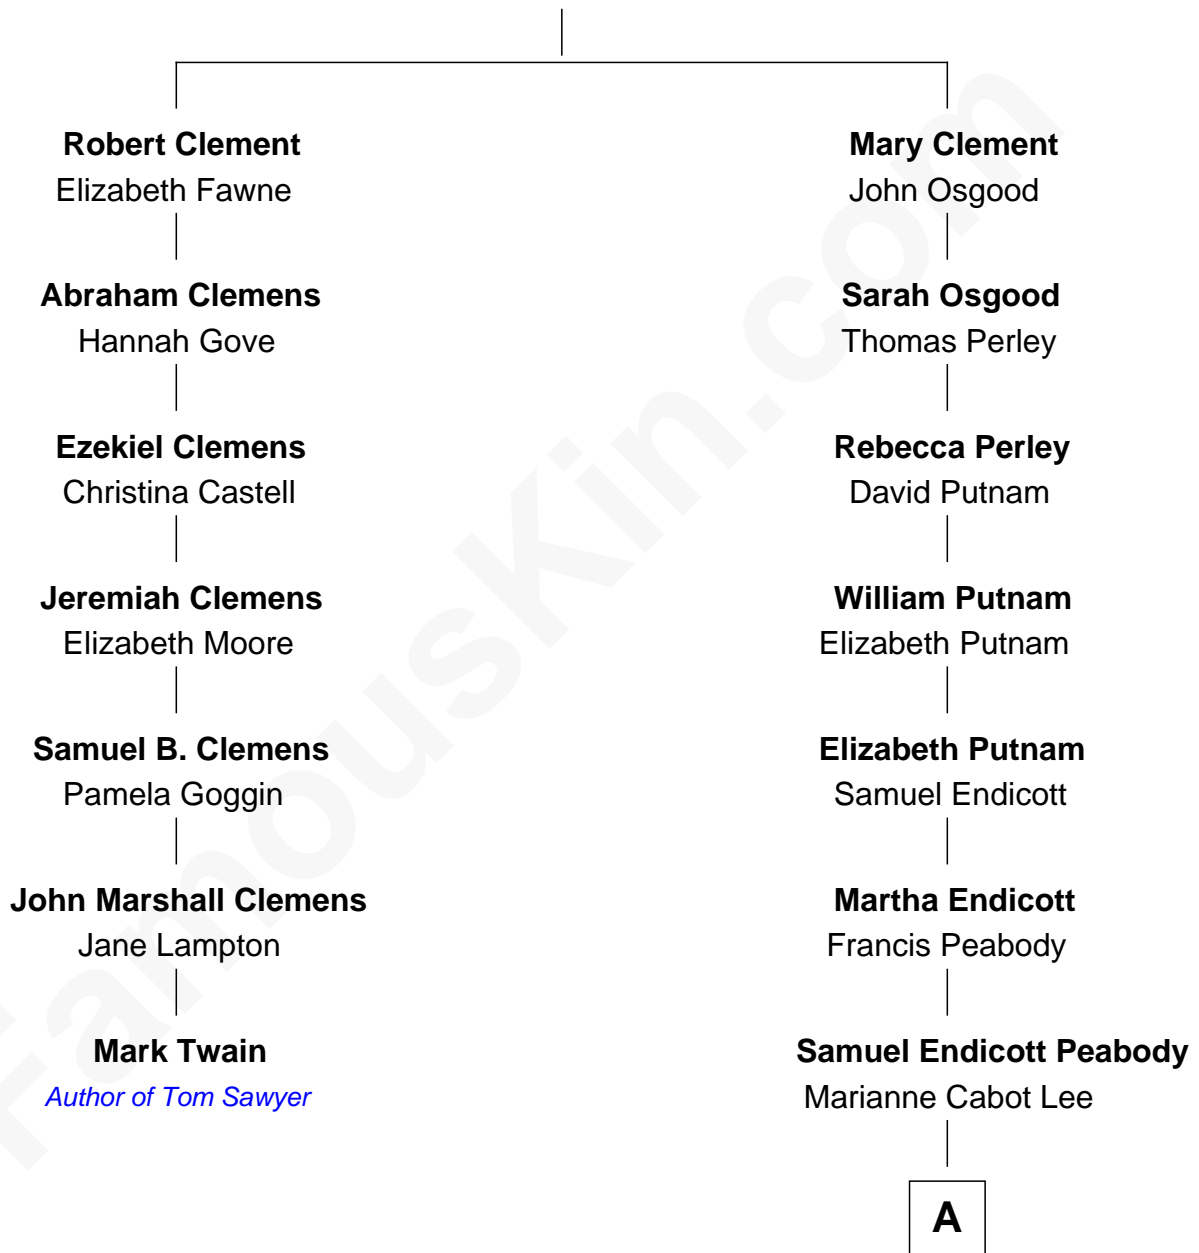

FamousKin.com Relationship Chart of

Mark Twain

Author of Tom Sawyer

6th cousin 3 times removed of

Endicott Peabody

62nd Governor of Massachusetts

Rev. Robert Clement

Lydia - - - - -

A

Rev. Dr. Endicott Peabody

Fannie Peabody

Rt. Rev. Malcolm Endicott Peabody

Mary Elizabeth Parkman

Endicott Peabody

62nd Governor of Massachusetts

FamousKin.com