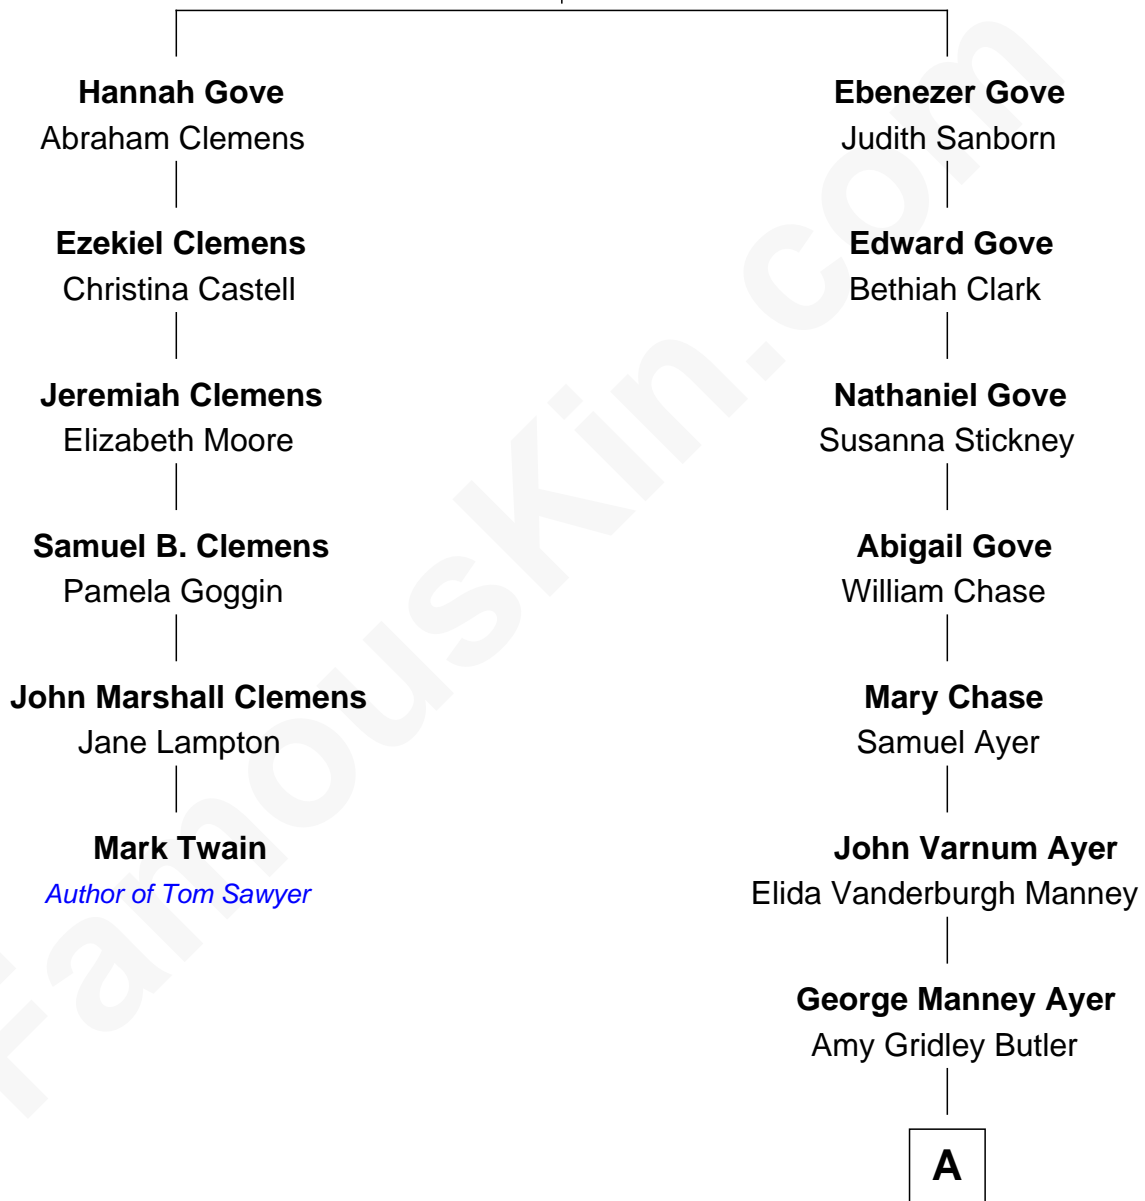

# FamousKin.com Relationship Chart of

**Mark Twain**

*Author of Tom Sawyer*

5th cousin 4 times removed of

**Gerald Ford**

*38th U.S. President*

**Edward Gove**  
Hannah Partridge

**A**

—  
**Adele Augusta Ayer**  
Levi Addison Gardner

—  
**Dorothy Ayer Gardner**  
Leslie Lynch King

—  
**Gerald Ford**  
*38th U.S. President*

FamousKin.com